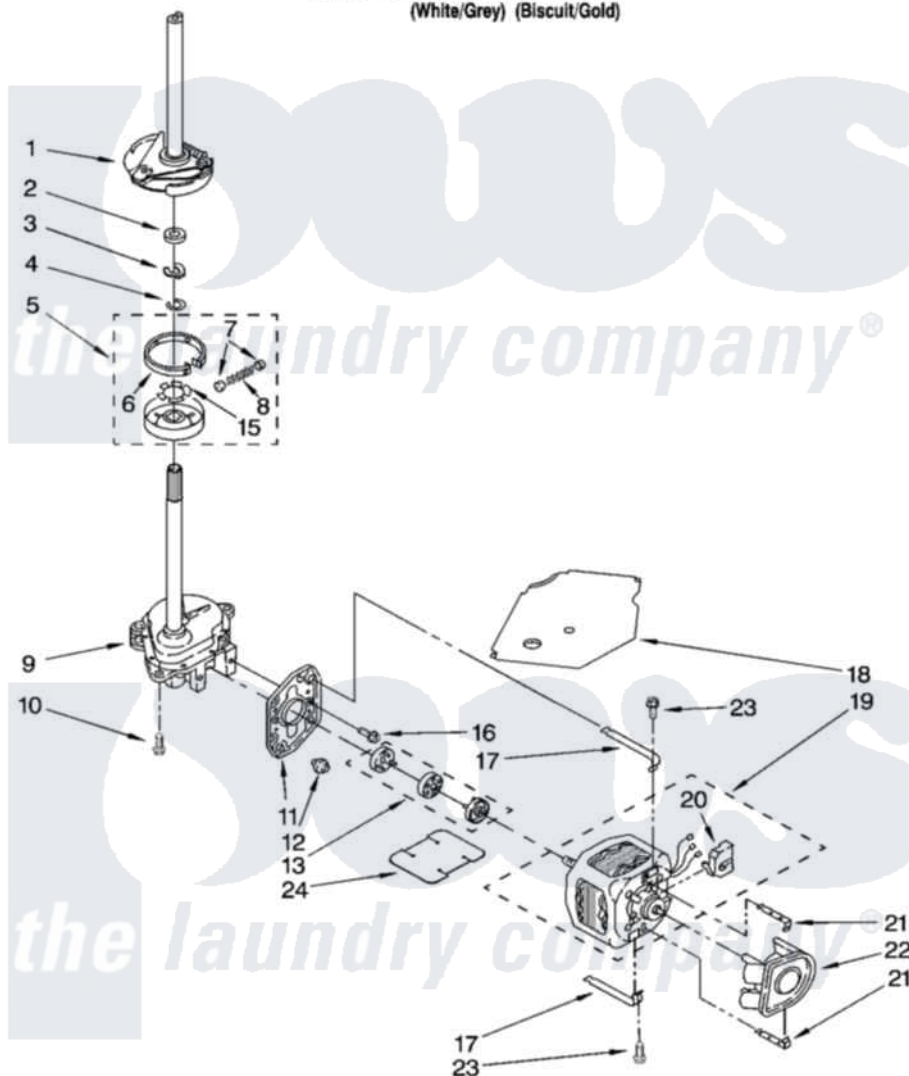

Whirlpool LSQ9660PW3 04 - BRAKE, CLUTCH, GEARCASE, MOTOR AND PUMP PARTS

BRAKE, CLUTCH, GEARCASE, MOTOR AND PUMP PARTS

For Models: LSQ9660PW3, LSQ9660PG3

(White/Grey) (Biscuit/Gold)

8180661

7

Whirlpool [Residential Whirlpool LSQ9660PW3 Washer Parts](#) Parts Diagram 04 - BRAKE, CLUTCH, GEARCASE, MOTOR AND PUMP PARTS

[Click on the part number to view part](#)

Item	Original Part Number	Replaced By	Status	Part Description
1	388952	285792		Basketdrive
2	63292			Washer, Spin Tube Thrust
3	62697	W10080230		Ring, Spin Tube Support
4	63283	285353		Ring
5	3951311	285785		Clutch
6	3951308	285790		Lining
7	62646			Cap, Clutch Spring
8	3946792			Spring And Damper Assembly
9	3360630	3360629		Gearcase
10	3357334	3400516		Screw Anti-Rattle
11	62611			Plate, Motor Mount To Gearcase
12	62691			Grommet, Motor
13	285753	285753A		Coupling
15	3355454			Clip, Main Drive

16	3400516		Screw Anti-Rattle
17	3349637	W10086010	Retainer, Motor
18	3362089		Shield, Tub To Motor
19	8529935		Motor, Main Drive
20	8529896		Switch, Main Drive Motor
21	8546127		Retainer, Pump
22	3363394		Pump
23	3387485	273556	Screw, 10-16 X 5/8
24	3946532		Shield, Motor