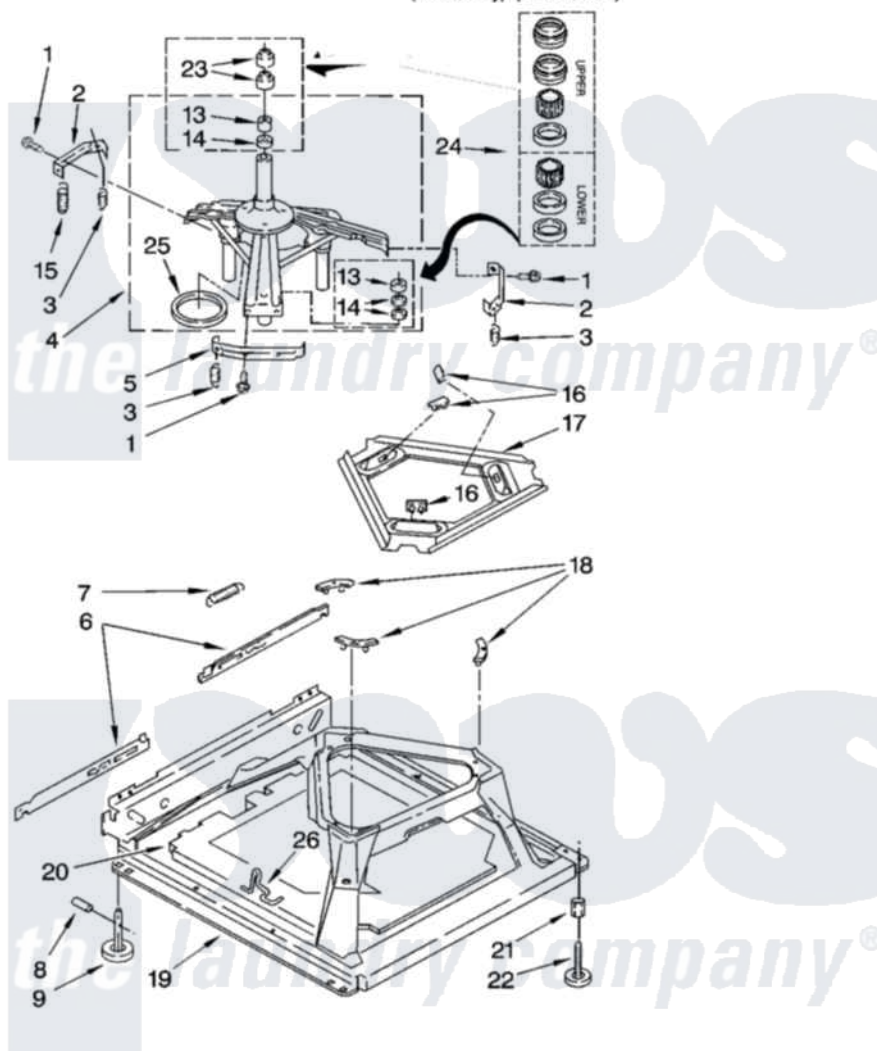

# Whirlpool LSQ9660PW3 05 - MACHINE BASE PARTS

## MACHINE BASE PARTS

For Models: LSQ9660PW3, LSQ9660PG3  
(White/Grey) (Biscuit/Gold)

8

8180661

Whirlpool [Residential Whirlpool LSQ9660PW3 Washer Parts](#) Parts Diagram 05 - MACHINE BASE PARTS  
Click on the part number to view part

Item	Original Part Number	Replaced By	Status	Part Description
1	<a href="#">3400076</a>			Screw, Bracket Mounting
2	<a href="#">64067</a>			Bracket, Spring Outer
3	<a href="#">63907</a>			Spring, Suspension
4	8575214	<a href="#">280184</a>		Support
5	<a href="#">64065</a>			Bracket, Spring Outer
6	<a href="#">63466</a>			Link, Leveling Mechanism
7	62597	<a href="#">8316845</a>		Spring
8	<a href="#">62837</a>			Pin, Knurled
9	62596	<a href="#">285244</a>		Feet-Leveling
13	3347047	<a href="#">8546455</a>		Bearing, Centerpost
14	357409	<a href="#">359449</a>		Seal, Agitator Shaft
15	8318050	<a href="#">285901</a>		Spring
16	62568	<a href="#">285219</a>		Pad
17	<a href="#">3946509</a>			Plate, Suspension
18	3363660	<a href="#">285744</a>		Pad
19	3946512	<a href="#">285771</a>		Base

20	<a href="#">8544816</a>		Absorber, Sound
21	<a href="#">3359452</a>		Nut, Lock
22	389102	<a href="#">W10001130</a>	Foot, Leveling
23	356934	<a href="#">8577376</a>	Seal, Centerpost
24	<a href="#">285203</a>		Centerpost Bearing Kit
25	<a href="#">63134</a>		Ring, Sound Deadening
26	63806	<a href="#">W10145155</a>	Retainer, Suspension Spring