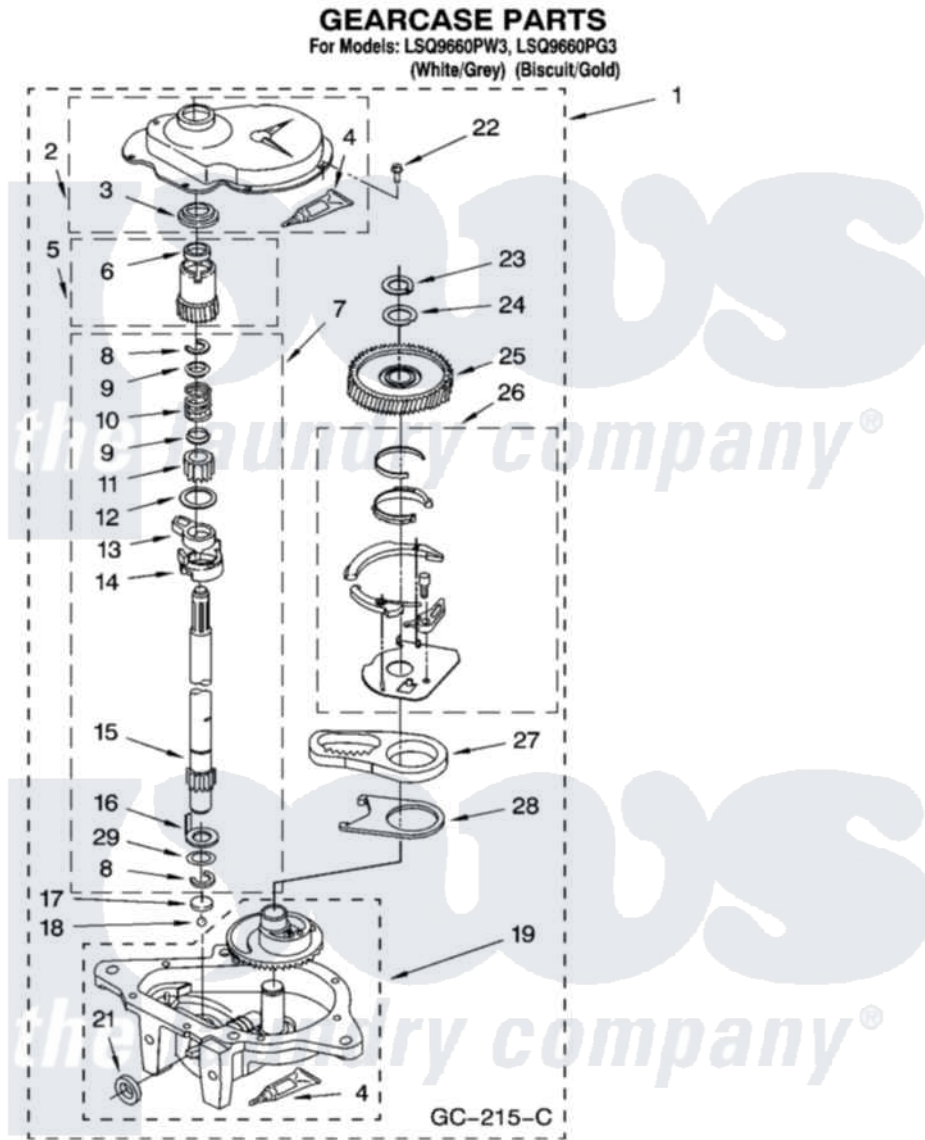

Whirlpool LSQ9660PW3 08 - GEARCASE PARTS

12

8180661

Whirlpool [Residential Whirlpool LSQ9660PW3 Washer Parts](#) Parts Diagram 08 - GEARCASE PARTS
Click on the part number to view part

Item	Original Part Number	Replaced By	Status	Part Description
1	3360630	3360629		Gearcase
2	285202			Cover, Gearcase
3	3349985			Seal, Gearcase Cover
4	285195			Sealer Sealer, Gasket
5	63320	285362		Gear and Pinion
6	356427			Seal, Spin Pinion
7	389387			Shaft, Agitator
8	90369		Not Available	Ring, Retaining (2)
9	62677			Retainer, Spring
10	62676			Spring, Agitator
11	63273	285509		Shaft, Agitator
12	62619			Washer, Agitator Gear
13	62580	285206		Cam-Agitator
14	62581	285206		Cam-Agitator
15	285509			Shaft, Agitator
16	62618			Washer, Cam Thrust

17	16018	285205	Bearing
18	85529	285205	Bearing
19	389230	285515	Gearcase
21	285352		Seal Kit, Thrust Plug
22	3351614		Screw, Gearcase Cover Mounting
23	3362552	285765	Ring-Retr
24	285735	285766	Washer Kit, Thrust
25	62570	285362	Gear and Pinon
26	388253	999516	Shelf-Glas
27	3349296	8546456	Rack, Connecting
28	62621		Actuator, Shift
29	388815		Washer, Intermediate 1 3976263 Miscellaneous Parts Bag 2 3976300 Washer, Inlet Hose 3 3366913 Clamp, Hose