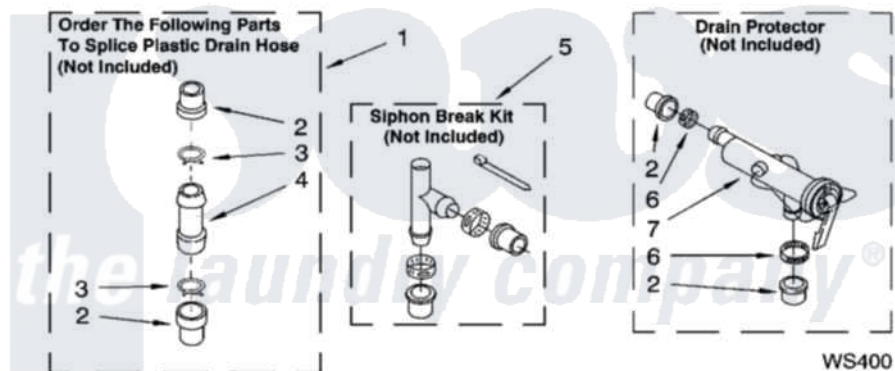

Whirlpool LSQ9660PW3 09 - WATER SYSTEM PARTS, MISCELLANEOUS PARTS, OPTIONAL PARTS (NOT INCLUDED)

WATER SYSTEM PARTS

For Models: LSQ9660PW3, LSQ9660PG3
(White/Grey) (Biscuit/Gold)

8180661

13

Whirlpool [Residential Whirlpool LSQ9660PW3 Washer Parts](#) Parts Diagram 09 - WATER SYSTEM PARTS, MISCELLANEOUS PARTS, OPTIONAL PARTS (NOT INCLUDED)

[Click on the part number to view part](#)

Item	Original Part Number	Replaced By	Status	Part Description
1	285442			Water System Parts
2	285321			Water System Parts
3	370447	285655		Clamp, Hose
4	16272			Connector, Straight
5	285320			Water System Parts
6	65349	285655		Clamp, Hose
7	367031			Water System Parts
1	3957361			Miscellaneous Parts Bag
2	3976300	16123		Washer Inlet-Hose Miscellaneous Parts Must be Ordered Separately.
3	3359452			Nut, Lock
4	389102	W10001130		Foot, Leveling
	72017			Paint, Touch-Up
"	4392899			Paint, Touch-Up