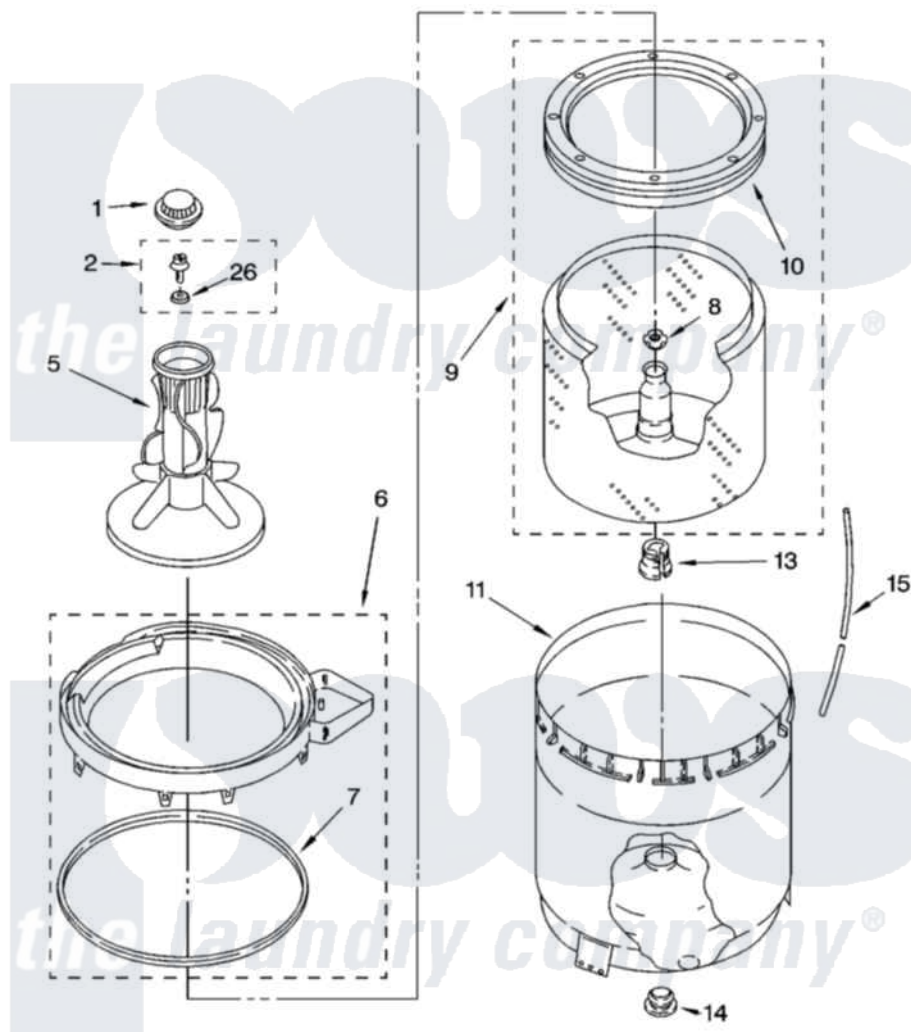

Whirlpool LSR5101LQ1 03 - AGITATOR, BASKET AND TUB PARTS

AGITATOR, BASKET AND TUB PARTS

For Model: LSR5101LQ1
(Designer White)

8179971

5

Whirlpool [Residential Whirlpool LSR5101LQ1 Washer Parts](#) Parts Diagram 03 - AGITATOR, BASKET AND TUB PARTS

[Click on the part number to view part](#)

Item	Original Part Number	Replaced By	Status	Part Description
1	3355758			Cap, Agitator
2	358237			Screw And Washer
5	3350151	285622		Agitator
6	8528150	W10445870		Ring-Tub
7	3976308			Gasket, Tub Ring
8	21366			Nut, Spanner
9	8526017	W10389329		Clothes Container, Assembly
10	8519788	387240		Ring, Balance
11	63849			Strain Relief, Power Cord
13	389140			Tub Block, Basket Drive
14	383727			Gasket, Centerpod
15	3347780	353244		Hose, Pressure Switch
26	3949550			Washer