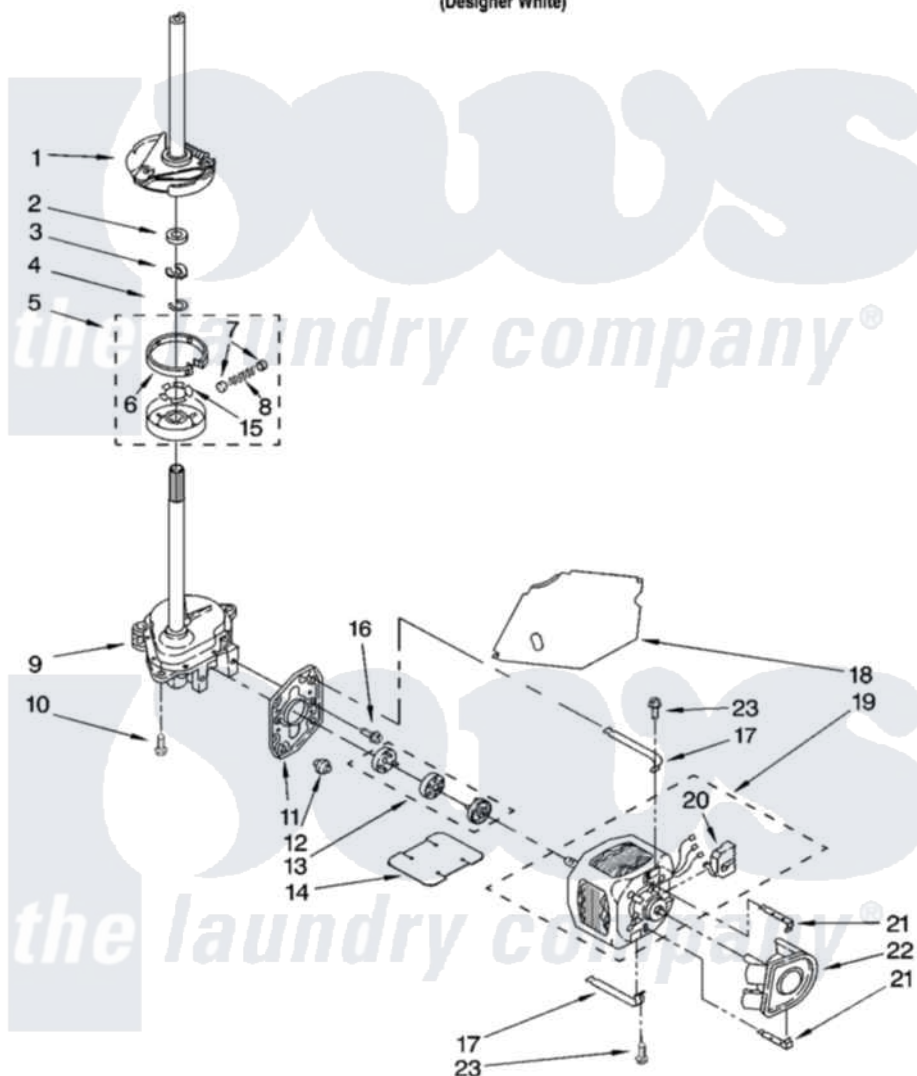

# Whirlpool LSR5101LQ1 04 - BRAKE, CLUTCH, GEARCASE, MOTOR AND PUMP PARTS

## BRAKE, CLUTCH, GEARCASE, MOTOR AND PUMP PARTS

For Model: LSR5101LQ1  
(Designer White)

8179971

7

Whirlpool [Residential Whirlpool LSR5101LQ1 Washer Parts](#) Parts Diagram 04 - BRAKE, CLUTCH, GEARCASE, MOTOR AND PUMP PARTS

[Click on the part number to view part](#)

Item	Original Part Number	Replaced By	Status	Part Description
1	388952	<a href="#">285792</a>		Basketdrive
2	<a href="#">63292</a>			Washer, Spin Tube Thrust
3	62697	<a href="#">W10080230</a>		Ring, Spin Tube Support
4	63283	<a href="#">285353</a>		Ring
5	3951311	<a href="#">285785</a>		Clutch
6	3951308	<a href="#">285790</a>		Lining
7	<a href="#">62646</a>			Cap, Clutch Spring
8	<a href="#">3946792</a>			Spring And Damper Assembly
9	3360630	<a href="#">3360629</a>		Gearcase
10	3357334	<a href="#">3400516</a>		Screw Anti-Rattle
11	<a href="#">62611</a>			Plate, Motor Mount To Gearcase
12	<a href="#">62691</a>			Grommet, Motor
13	285753	<a href="#">285753A</a>		Coupling
14	<a href="#">3946532</a>			Shield, Motor

15	<a href="#">3355454</a>		Clip, Main Drive
16	<a href="#">3400516</a>		Screw Anti-Rattle
17	3349637	<a href="#">W10086010</a>	Retainer, Motor
18	<a href="#">3362089</a>		Shield, Tub To Motor
19	8528158	<a href="#">661600</a>	Motor, Main Drive
20	<a href="#">3952056</a>		Switch, Main Drive Motor
21	62700	<a href="#">8546127</a>	Retainer, Pump
22	<a href="#">3363394</a>		Pump
23	3387485	<a href="#">273556</a>	Screw, 10-16 X 5/8