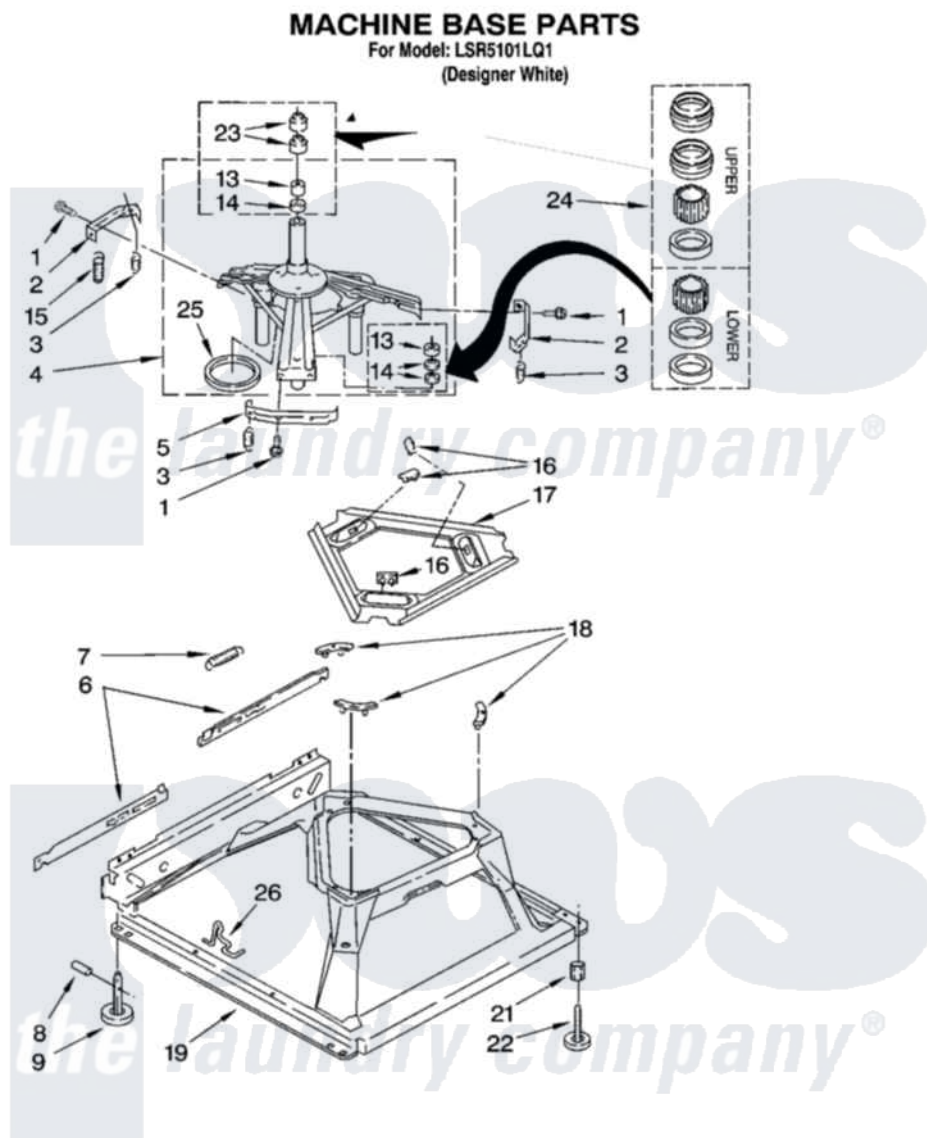

Whirlpool LSR5101LQ1 05 - MACHINE BASE PARTS

8

8179971

Whirlpool Residential Whirlpool LSR5101LQ1 Washer Parts Parts Diagram 05 - MACHINE BASE PARTS
Click on the part number to view part

Item	Original Part Number	Replaced By	Status	Part Description
1	3400076			Screw, Bracket Mounting
2	64067			Bracket, Spring Outer
3	63907			Spring, Suspension
4	3362087	280184		Support
5	64065			Bracket, Spring Outer
6	63466			Link, Leveling Mechanism
7	62597	8316845		Spring
8	62837			Pin, Knurled
9	62596	285244		Feet-Leveling
13	3347047	8546455		Bearing, Centerpost
14	357409	359449		Seal, Agitator Shaft
15	388492	W10250667		Spring, Counterweight
16	62568	285219		Pad
17	3946509			Plate, Suspension
18	3363660	285744		Pad
19	3946512	285771		Base

21	3359452		Nut, Lock
22	389102	W10001130	Foot, Leveling
23	356934	8577376	Seal, Centerpost
24	285203		Centerpost Bearing Kit
25	63134		Ring, Sound Deadening
26	63806	W10145155	Retainer, Suspension Spring