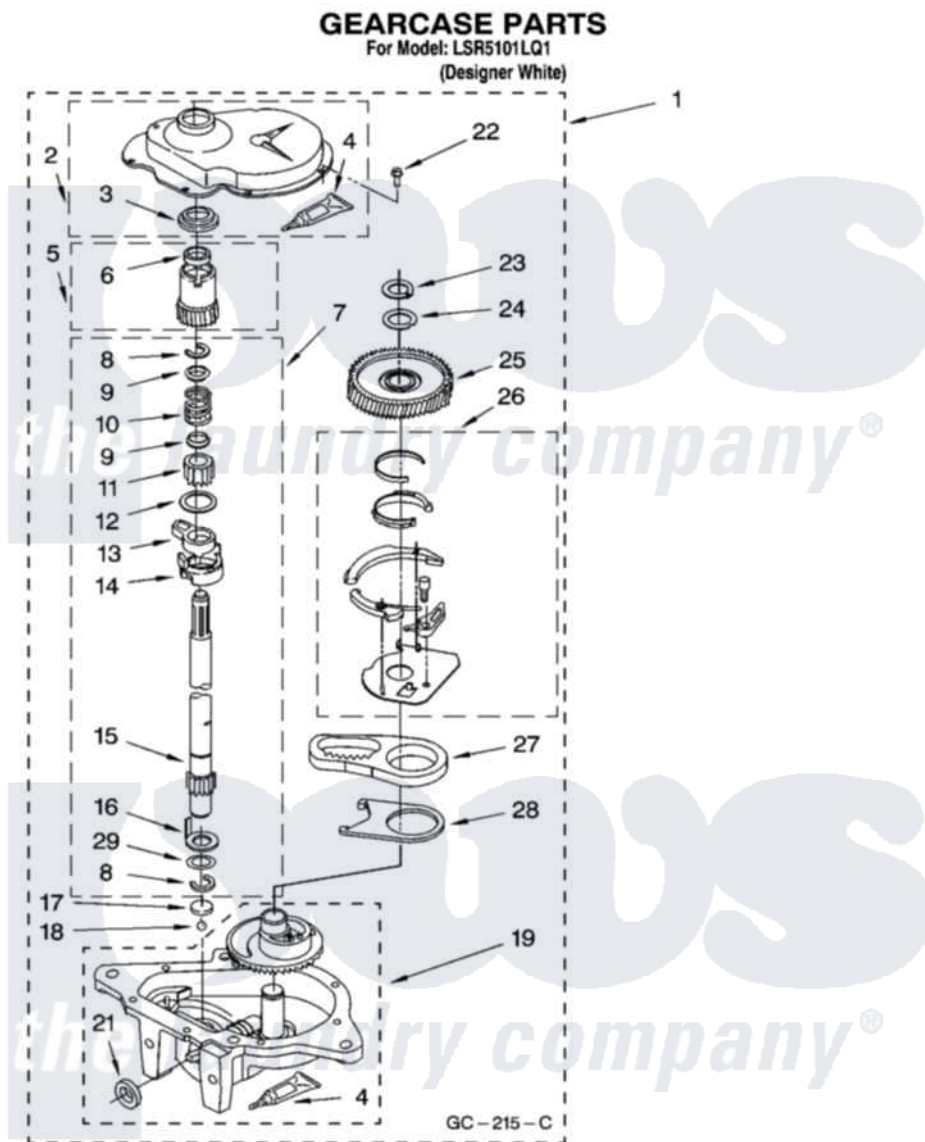

Whirlpool LSR5101LQ1 08 - GEARCASE PARTS

12

8179971

Whirlpool [Residential Whirlpool LSR5101LQ1 Washer Parts](#) Parts Diagram 08 - GEARCASE PARTS
Click on the part number to view part

Item	Original Part Number	Replaced By	Status	Part Description
1	3360630	3360629		Gearcase
2	285202			Cover, Gearcase
3	3349985			Seal, Gearcase Cover
4	285195			Sealer Sealer, Gasket
5	63320	285362		Gear and Pinion
6	356427			Seal, Spin Pinion
7	389387			Shaft, Agitator
8	90369		Not Available	Ring, Retaining (2)
9	62677			Retainer, Spring
10	62676			Spring, Agitator
11	63273	285509		Shaft, Agitator
12	62619			Washer, Agitator Gear
13	62580	285206		Cam-Agitator
14	62581	285206		Cam-Agitator
15	285509			Shaft, Agitator
16	62618			Washer, Cam Thrust

17	16018	285205	Bearing
18	85529	285205	Bearing
19	389230	285515	Gearcase
21	285352		Seal Kit, Thrust Plug
22	3351614		Screw, Gearcase Cover Mounting
23	3362552	285765	Ring-Retr
24	285735	285766	Washer Kit, Thrust
25	62570	285362	Gear and Pinon
26	388253	999516	Shelf-Glas
27	3349296	8546456	Rack, Connecting
28	62621		Actuator, Shift
29	388815		Washer, Intermediate 1 3976263 Miscellaneous Parts Bag 2 3976300 Washer, Inlet Hose 3 3366913 Clamp, Hose