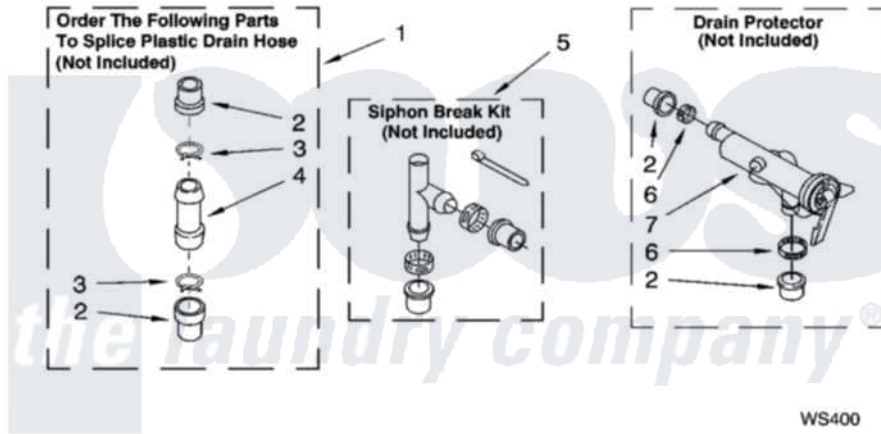

**WATER SYSTEM PARTS**

For Model: LSR5101LQ1  
(Designer White)

WS400

8179971

13

[Whirlpool Residential Whirlpool LSR5101LQ1 Washer Parts](#) Parts Diagram 09 - WATER SYSTEM PARTS  
Click on the part number to view part

Item	Original Part Number	Replaced By	Status	Part Description
1	<a href="#">285442</a>			Water System Parts
2	<a href="#">285321</a>			Water System Parts
3	370447	<a href="#">285655</a>		Clamp, Hose
4	<a href="#">16272</a>			Connector, Straight
5	<a href="#">285320</a>			Water System Parts
6	65349	<a href="#">285655</a>		Clamp, Hose
7	<a href="#">367031</a>			Water System Parts