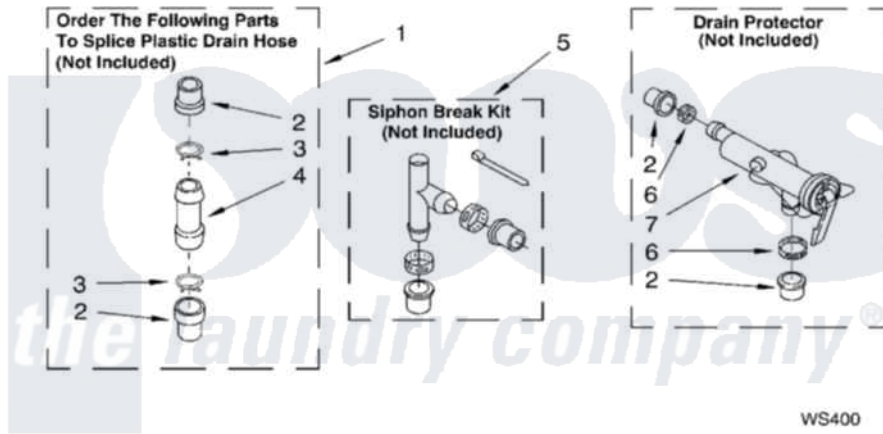

WATER SYSTEM PARTS

For Model: LSR5102LQ1
(Designer White)

8179972

13

[Whirlpool Residential Whirlpool LSR5102LQ1 Washer Parts](#) Parts Diagram 09 - WATER SYSTEM PARTS
Click on the part number to view part

Item	Original Part Number	Replaced By	Status	Part Description
1	285442			Water System Parts
2	285321			Water System Parts
3	370447	285655		Clamp, Hose
4	16272			Connector, Straight
5	285320			Water System Parts
6	65349	285655		Clamp, Hose
7	367031			Water System Parts