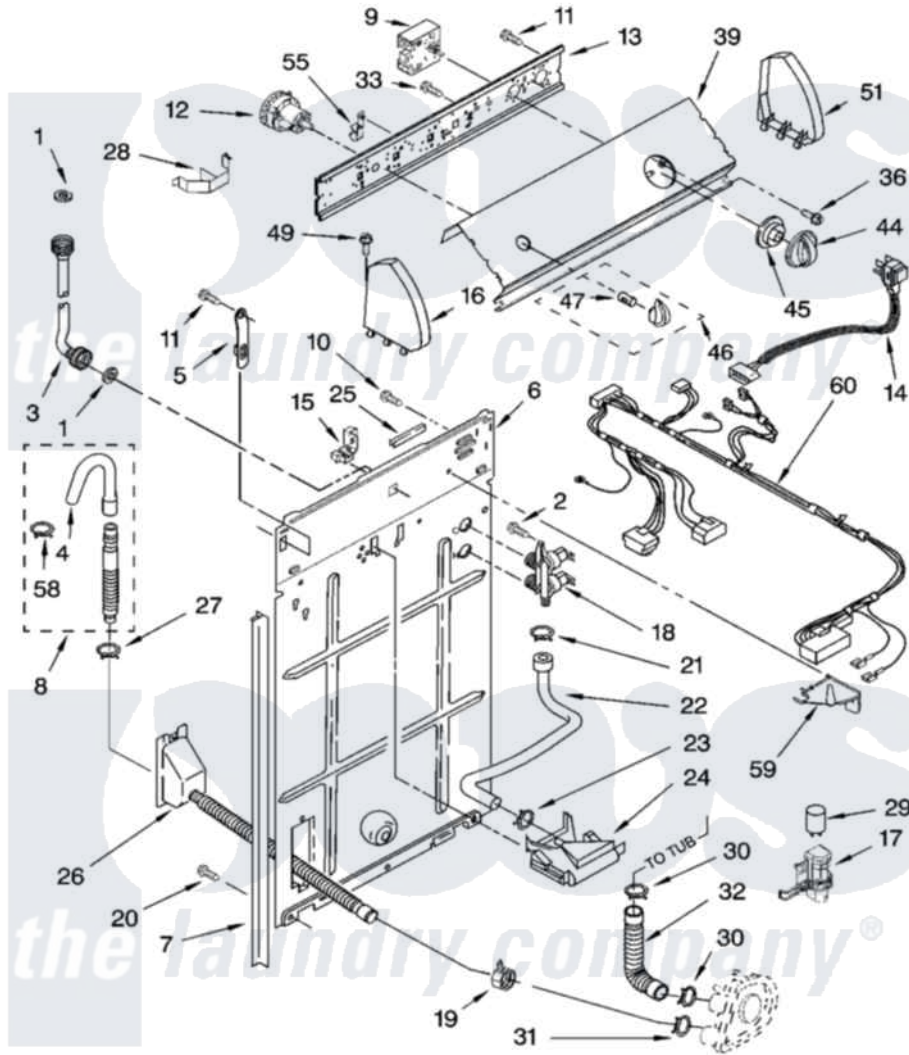

Whirlpool LSR5132PQ0 02 - CONTROLS AND REAR PANEL PARTS

CONTROLS AND REAR PANEL PARTS

For Model: LSR5132PQ0
(Designer White)

8180374

3

Whirlpool Residential Whirlpool LSR5132PQ0 Washer Parts Parts Diagram 02 - CONTROLS AND REAR PANEL PARTS
Click on the part number to view part

Item	Original Part Number	Replaced By	Status	Part Description
1	3976300	16123		Washer Inlet-Hose Miscellaneous Parts Must be Ordered Separately.
2	9740848			Screw, Mixing Valve Mounting
3	3949374	89503		Hose-Inlet
"	3949375	89503		Hose-Inlet
4	3357027			Nozzle, Hose Drain
5	8318255	8568314		Strap, Console
6	3357978			Panel, Rear
7	62747			Pad, Rear Panel
8	3951609	285664		Hose
"	661577	285666		Hose
"	3357090	285702		Hose
9	8546681			Timer, Control
10	3351614			Screw, Gearcase Cover Mounting
11	90767			Screw, 8A X 3/8 HeX Washer Head Tapping

12	3366849	W10339228	Switch-WL
13	3948608		Bracket, Control
14	3948063	285800	Cord-Power
15	3952821	285777	Relief-Str
16	8271365	279962	Endcap
17	8318046		Clip, Capacitor
18	3952164	285805	Valve-Inlet
19	3976395		Restraint, Hose
20	62863	3390631	Screw, 10-16 X 3/8
21	301958	596669	Clamp, Manifold
22	8541607	3357328	Hose, Vacuum Break
23	370450	596669	Clamp, Manifold
24	387606	3360977	Break-Vac
25	303294	3367669	Protector, Edge
26	8317940	W10358149	Drain Hose Assembly
27	3366912	356138	Clamp, Hose
28	8055003		Clip, Harness And Pressure Switch
29	661606	8572717	Capacitor, Motor Start
30	3363366	616099	Clamp
31	8317496	285655	Clamp, Hose
32	3951449	285871	Hose
33	3400073		Screw, Ground
36	3400818		Screw, Timer Mounting
39	3956553	Not Available	Panel, Console
44	8544943		Knob, Timer
45	8544947		Dial, Timer
46	8544935		Knob, Control
47	8536939		Clip, Knob
49	388326		Screw, 8-18 X 1.25
51	8271359	279962	Endcap
55	8317975		Restraint, Harness
58	3366913	3357331	Clamp, Drain
59	8539874		Shield, Suds
60	3957020		Harness, Wiring