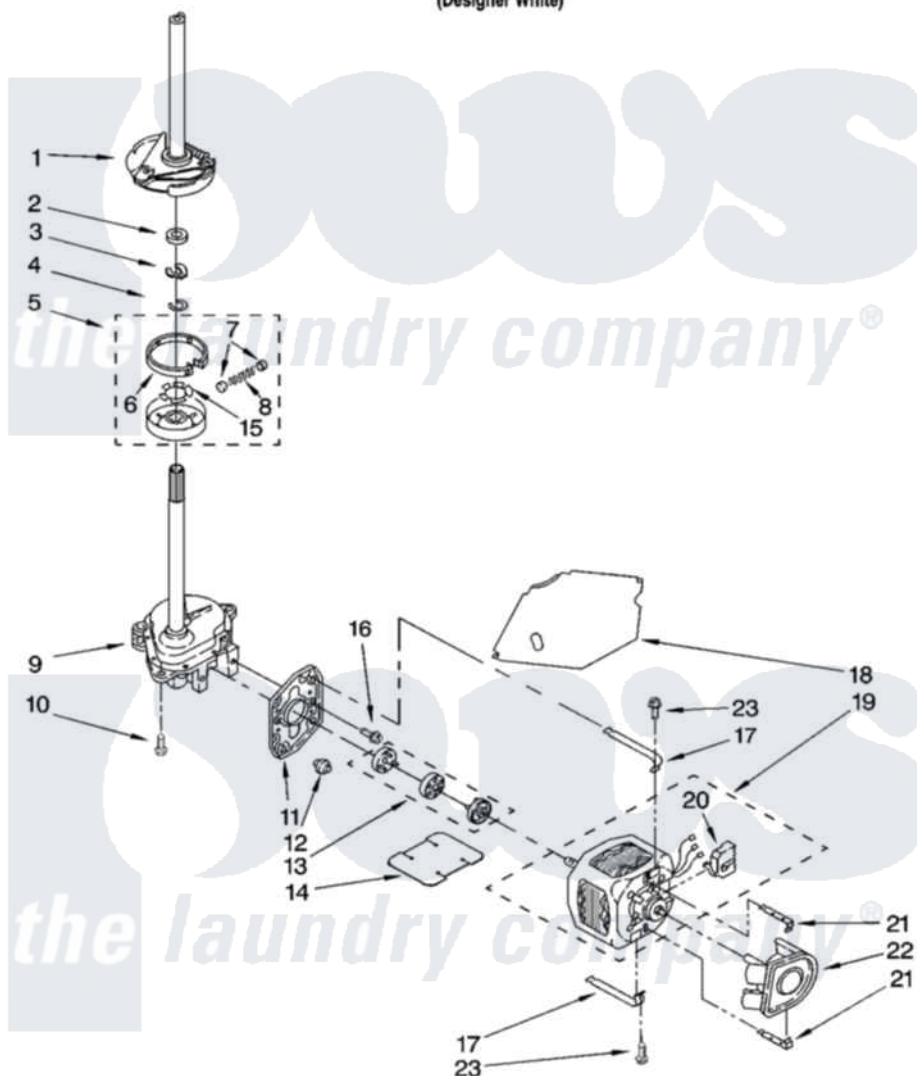

Whirlpool LSR5132PQ0 04 - BRAKE, CLUTCH, GEARCASE, MOTOR AND PUMP PARTS

BRAKE, CLUTCH, GEARCASE, MOTOR AND PUMP PARTS

For Model: LSR5132PQ0
(Designer White)

8180374

7

Whirlpool [Residential Whirlpool LSR5132PQ0 Washer Parts](#) Parts Diagram 04 - BRAKE, CLUTCH, GEARCASE, MOTOR AND PUMP PARTS
Click on the part number to view part

Item	Original Part Number	Replaced By	Status	Part Description
1	388952	285792		Basketdrive
2	63292			Washer, Spin Tube Thrust
3	62697	W10080230		Ring, Spin Tube Support
4	63283	285353		Ring
5	3951311	285785		Clutch
6	3951308	285790		Lining
7	62646			Cap, Clutch Spring
8	3946792			Spring And Damper Assembly
9	3360630	3360629		Gearcase
10	3357334	3400516		Screw Anti-Rattle
11	62611			Plate, Motor Mount To Gearcase
12	62691			Grommet, Motor
13	285753	285753A		Coupling
14	3946532			Shield, Motor

15	3355454		Clip, Main Drive
16	3400516		Screw Anti-Rattle
17	3349637	W10086010	Retainer, Motor
18	3362089		Shield, Tub To Motor
19	8528158	661600	Motor, Main Drive
20	3952056		Switch, Main Drive Motor
21	8546127		Retainer, Pump
22	3363394		Pump
23	3387485	273556	Screw, 10-16 X 5/8