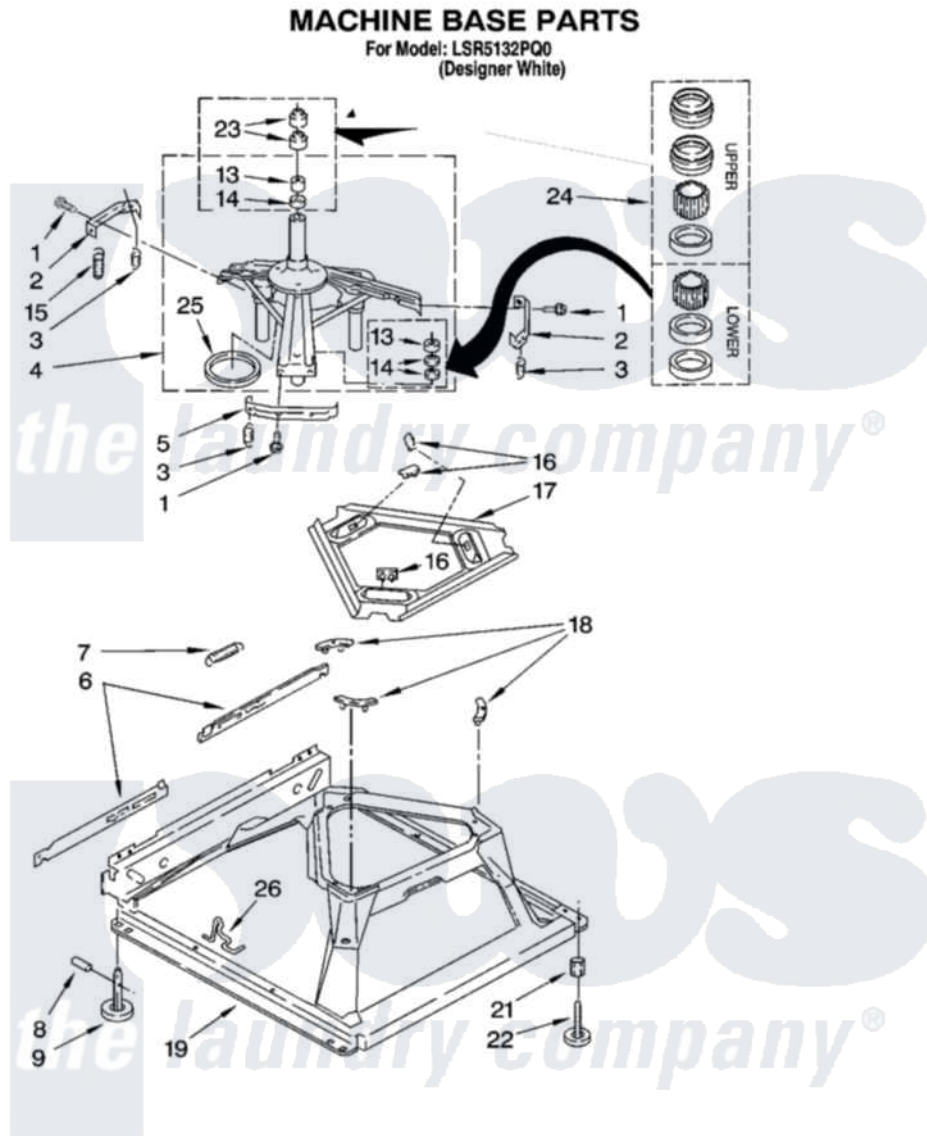

Whirlpool LSR5132PQ0 05 - MACHINE BASE PARTS

8

8180374

Whirlpool [Residential Whirlpool LSR5132PQ0 Washer Parts](#) Parts Diagram 05 - MACHINE BASE PARTS
Click on the part number to view part

Item	Original Part Number	Replaced By	Status	Part Description
1	3400076			Screw, Bracket Mounting
2	64067			Bracket, Spring Outer
3	63907			Spring, Suspension
4	3362087	280184		Support
5	64065			Bracket, Spring Outer
6	63466			Link, Leveling Mechanism
7	62597	8316845		Spring
8	62837			Pin, Knurled
9	62596	285244		Feet-Leveling
13	3347047	8546455		Bearing, Centerpost
14	357409	359449		Seal, Agitator Shaft
15	388492	W10250667		Spring, Counterweight
16	62568	285219		Pad
17	3946509			Plate, Suspension
18	3363660	285744		Pad
19	3946512	285771		Base

21	3359452		Nut, Lock
22	389102	W10001130	Foot, Leveling
23	356934	8577376	Seal, Centerpost
24	285203		Centerpost Bearing Kit
25	63134		Ring, Sound Deadening
26	63806	W10145155	Retainer, Suspension Spring