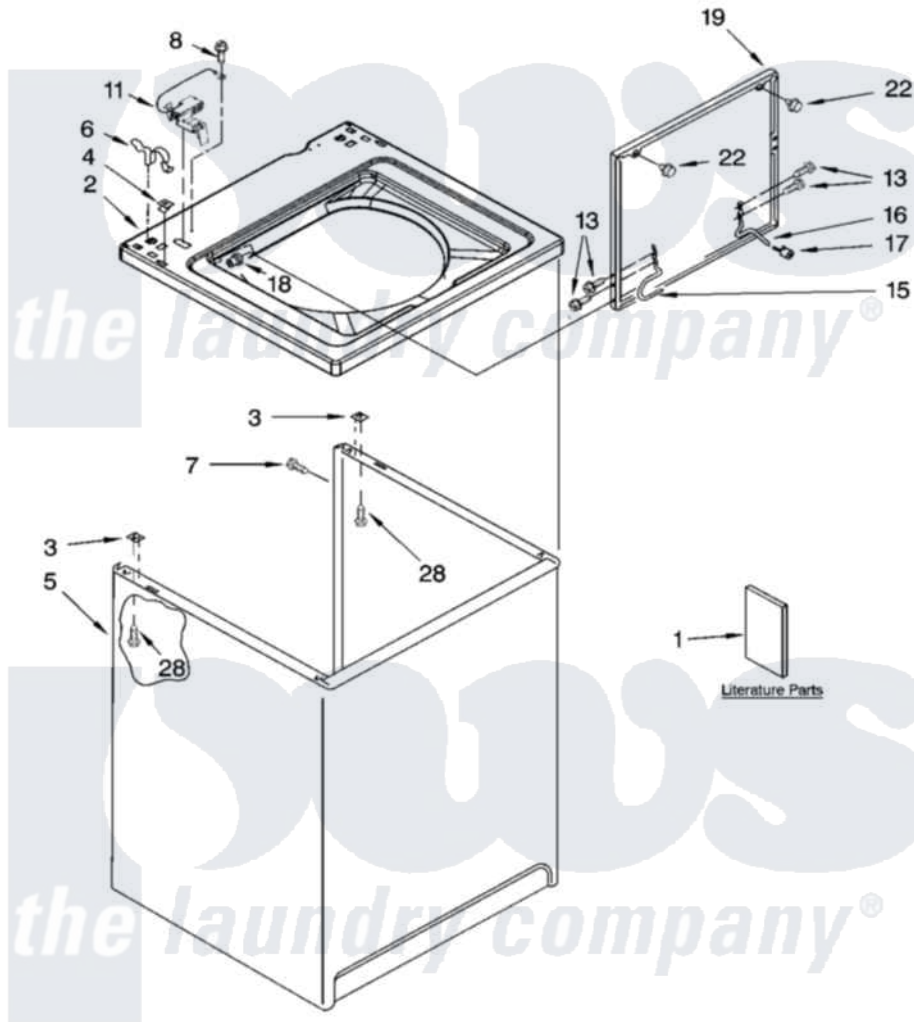

Whirlpool LSR5132PQ1 01 - TOP AND CABINET PARTS

TOP AND CABINET PARTS

For Model: LSR5132PQ1
(Designer White)

AUTOMATIC
WASHER

5-05 Litho in U.S.A. (drd)

1

Part No. 8180668

[Whirlpool Residential Whirlpool LSR5132PQ1 Washer Parts](#) Parts Diagram 01 - TOP AND CABINET PARTS

[Click on the part number to view part](#)

Item	Original Part Number	Replaced By	Status	Part Description
1	3957165		Not Available	Installation Instructions
"	3955901		Not Available	Feature Sheet
"	3955869		Not Available	Use & Care Guide
"	3957356		Not Available	Energy Guide
"	8546683		Not Available	Wiring Diagram
"	N/A		Not Available	Following May Be Purchased DO-IT-YOURSELF REPAIR MANUALS
"	4313896			Do-It-Yourself Repair Manuals
2	8318068			Top
3	62750			Spacer, Cabinet To Top (4)
4	357213			Nut, Push-In
5	63424			Cabinet
6	62780			Clip, Top And Cabinet And Rear Panel
7	3357011	308685		Side Trim)
8	3351614			Screw, Gearcase Cover Mounting

11	8318084		Switch, Lid
13	3351355	W10119828	Screw, Lid Hinge Mounting
15	8318088		Hinge, Lid
16	54583		Hinge, Lid
17	19119		Bumper, Lid Hinge
18	21258		Bearing, Lid Hinge
19	8542383	W1019385Z	Lid
22	9724509		Bumper, Lid
28	3390631		Screw, 10-16 X 3/8