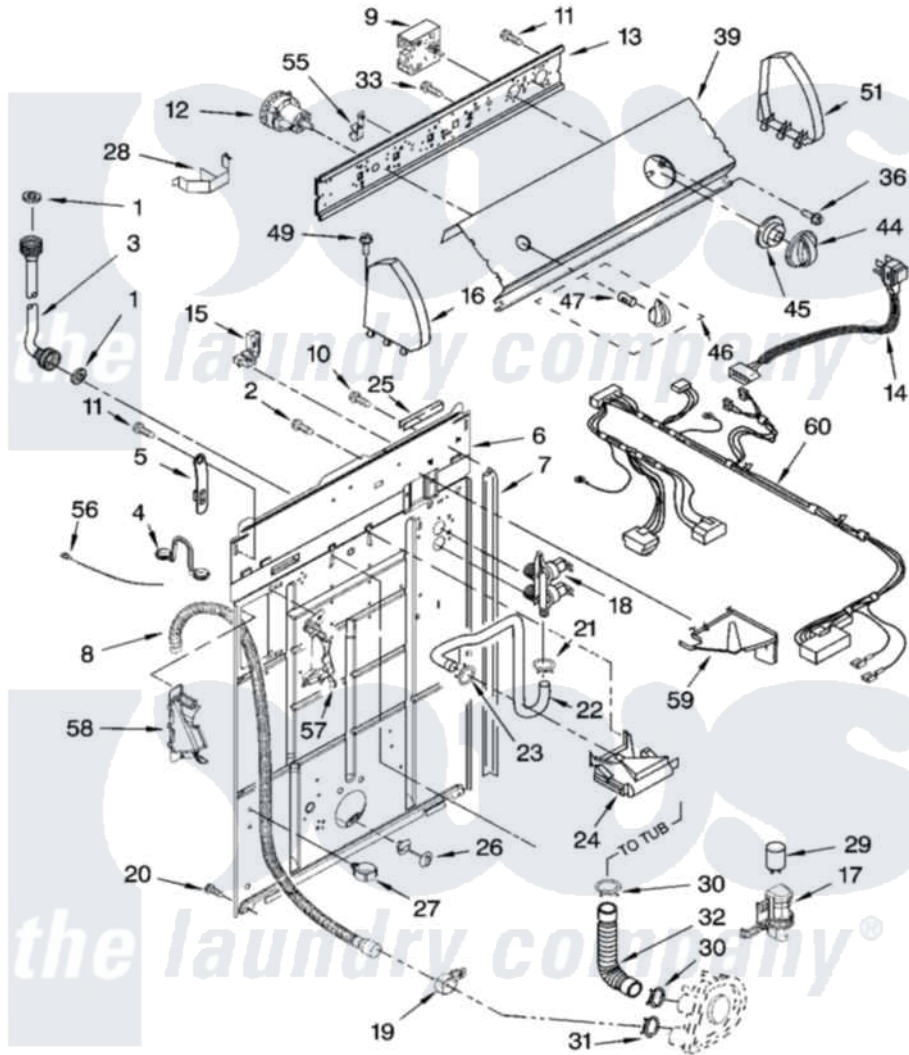

Whirlpool LSR5132PQ1 02 - CONTROLS AND REAR PANEL PARTS

CONTROLS AND REAR PANEL PARTS

For Model: LSR5132PQ1
(Designer White)

8180668

3

Whirlpool Residential Whirlpool LSR5132PQ1 Washer Parts Parts Diagram 02 - CONTROLS AND REAR PANEL PARTS
Click on the part number to view part

Item	Original Part Number	Replaced By	Status	Part Description
1	3976300	16123		Washer Inlet-Hose Miscellaneous Parts Must be Ordered Separately.
2	9740848			Screw, Mixing Valve Mounting
3	8571377	89503		Hose-Inlet
"	8571378	89503		Hose-Inlet
4	8541672	8577378		U-Bend, Drain Hose
5	8568314			Strap, Console
6	8318015			Panel, Rear
7	62747			Pad, Rear Panel
8	8559373	W10096921		Drain Hose Assembly
9	8546681			Timer, Control
10	3351614			Screw, Gearcase Cover Mounting
11	90767			Screw, 8A X 3/8 HeX Washer Head Tapping
12	3366849	W10339228		Switch-WL
13	3948608			Bracket, Control

14	661661	285800	Cord-Power
15	3952821	285777	Relief-Str
16	8271365	279962	Endcap
17	8318046		Clip, Capacitor
18	3952164	285805	Valve-Inlet
19	8541668		Clamp, Hose
20	62863	3390631	Screw, 10-16 X 3/8
21	301958	596669	Clamp, Manifold
22	8541607	3357328	Hose, Vacuum Break
23	370450	596669	Clamp, Manifold
24	387606	3360977	Break-Vac
25	303294	3367669	Protector, Edge
26	8519200		Support, Rear Panel
27	8541667		Clamp, Hose
28	8055003		Clip, Harness And Pressure Switch
29	661606	8572717	Capacitor, Motor Start
30	3363366	616099	Clamp
31	8317496	285655	Clamp, Hose
32	3951449	285871	Hose
33	3400073		Screw, Ground
36	3400818		Screw, Timer Mounting
39	3956553	Not Available	Panel, Console
44	8544943		Knob, Timer
45	8544947		Dial, Timer
46	8544935		Knob, Control
47	8536939		Clip, Knob
49	388326		Screw, 8-18 X 1.25
51	8271359	279962	Endcap
55	8317975		Restraint, Harness
56	3347868	W10339879	Tie, Cable
57	8541669		Bucket, Drain Hose
"	BLANK	Not Available	(Left Half)
58	8541658		Bucket, Drain Hose
"	BLANK	Not Available	(Right Half)
59	8539874		Shield, Suds
60	3957020		Harness, Wiring