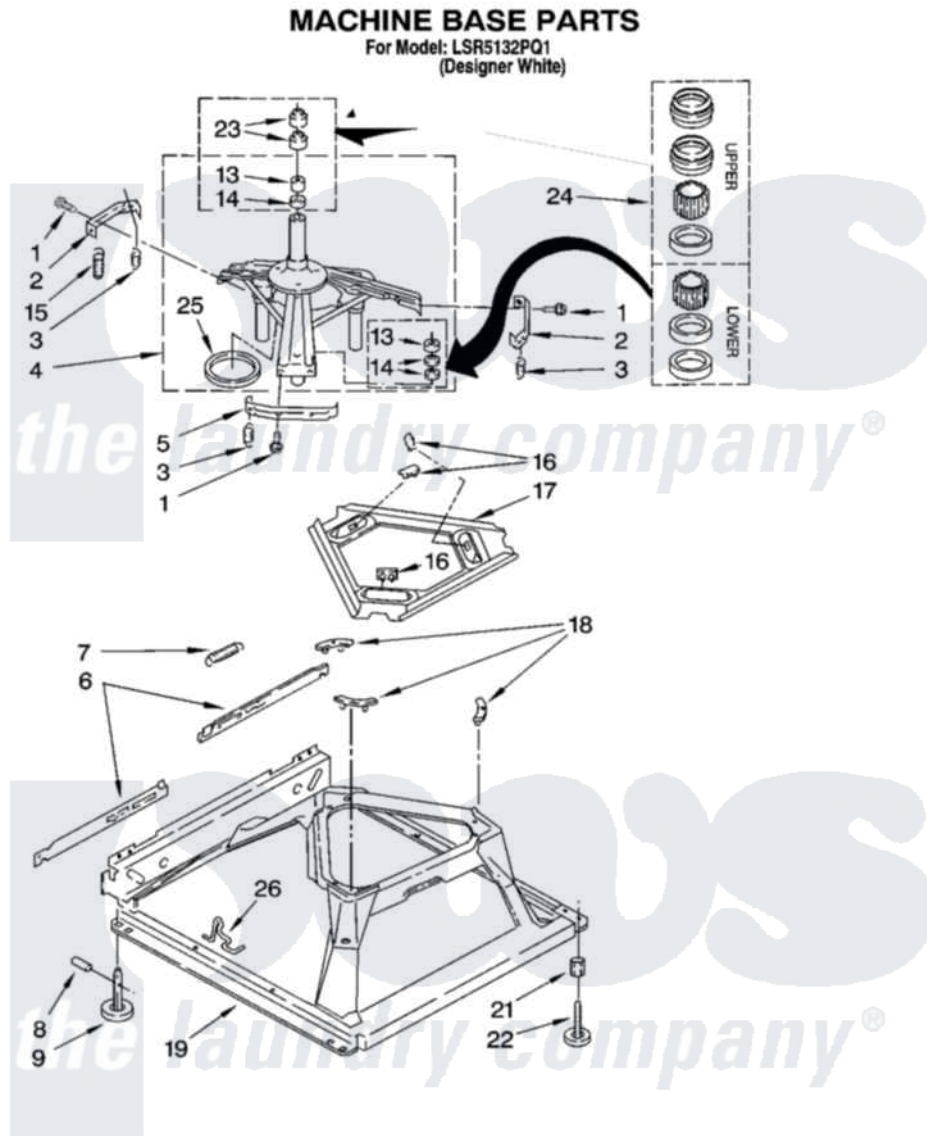

# Whirlpool LSR5132PQ1 05 - MACHINE BASE PARTS

8

8180668

Whirlpool [Residential Whirlpool LSR5132PQ1 Washer Parts](#) Parts Diagram 05 - MACHINE BASE PARTS  
Click on the part number to view part

Item	Original Part Number	Replaced By	Status	Part Description
1	<a href="#">3400076</a>			Screw, Bracket Mounting
2	<a href="#">64067</a>			Bracket, Spring Outer
3	<a href="#">63907</a>			Spring, Suspension
4	8575214	<a href="#">280184</a>		Support
5	<a href="#">64065</a>			Bracket, Spring Outer
6	<a href="#">63466</a>			Link, Leveling Mechanism
7	62597	<a href="#">8316845</a>		Spring
8	<a href="#">62837</a>			Pin, Knurled
9	62596	<a href="#">285244</a>		Feet-Leveling
13	3347047	<a href="#">8546455</a>		Bearing, Centerpost
14	357409	<a href="#">359449</a>		Seal, Agitator Shaft
15	8534035	<a href="#">285901</a>		Spring
16	62568	<a href="#">285219</a>		Pad
17	<a href="#">3946509</a>			Plate, Suspension
18	3363660	<a href="#">285744</a>		Pad
19	3946512	<a href="#">285771</a>		Base

21	<a href="#">3359452</a>		Nut, Lock
22	389102	<a href="#">W10001130</a>	Foot, Leveling
23	356934	<a href="#">8577376</a>	Seal, Centerpost
24	<a href="#">285203</a>		Centerpost Bearing Kit
25	<a href="#">63134</a>		Ring, Sound Deadening
26	63806	<a href="#">W10145155</a>	Retainer, Suspension Spring