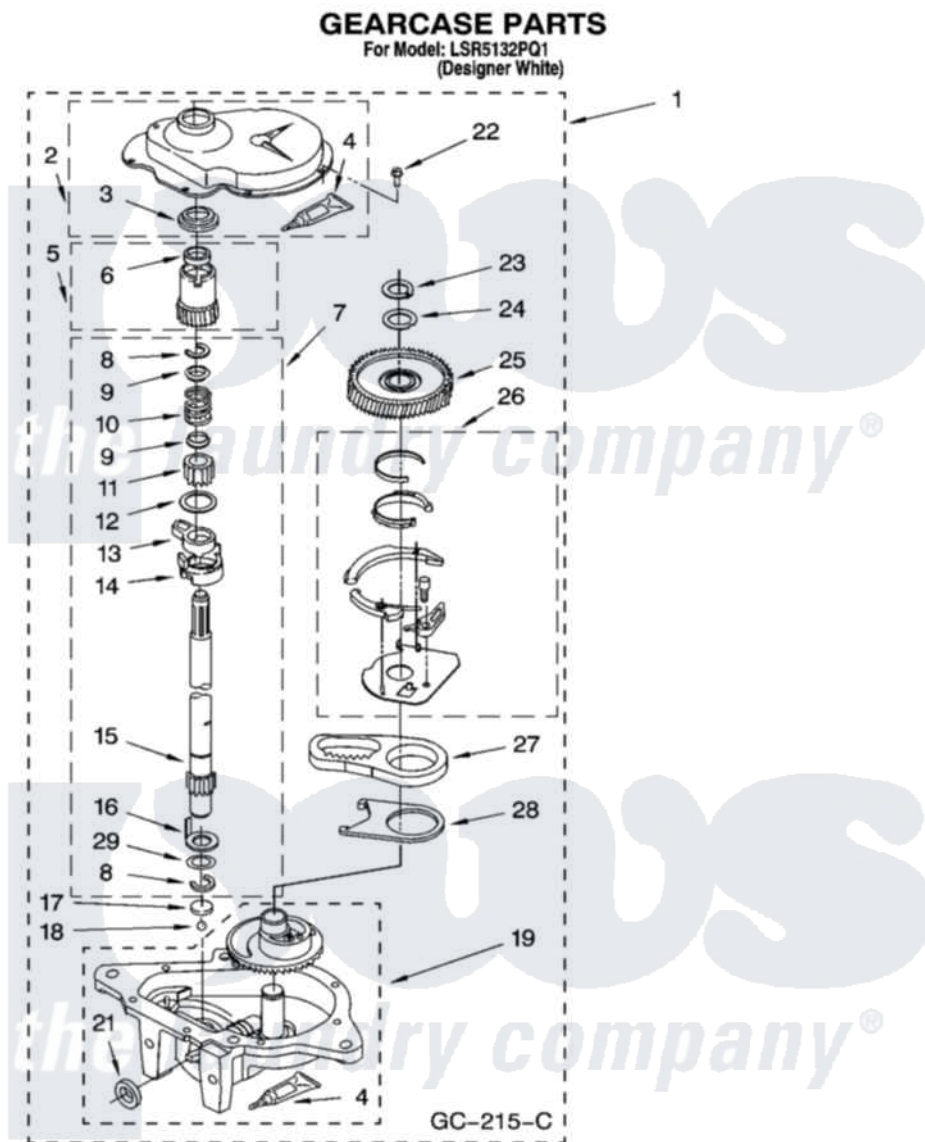

# Whirlpool LSR5132PQ1 08 - GEARCASE PARTS

12

8180668

Whirlpool [Residential Whirlpool LSR5132PQ1 Washer Parts](#) Parts Diagram 08 - GEARCASE PARTS  
Click on the part number to view part

Item	Original Part Number	Replaced By	Status	Part Description
1	3360630	<a href="#">3360629</a>		Gearcase
2	<a href="#">285202</a>			Cover, Gearcase
3	<a href="#">3349985</a>			Seal, Gearcase Cover
4	<a href="#">285195</a>			Sealer Sealer, Gasket
5	63320	<a href="#">285362</a>		Gear and Pinion
6	<a href="#">356427</a>			Seal, Spin Pinion
7	<a href="#">389387</a>			Shaft, Agitator
8	90369		Not Available	Ring, Retaining (2)
9	<a href="#">62677</a>			Retainer, Spring
10	<a href="#">62676</a>			Spring, Agitator
11	63273	<a href="#">285509</a>		Shaft, Agitator
12	<a href="#">62619</a>			Washer, Agitator Gear
13	62580	<a href="#">285206</a>		Cam-Agitator
14	62581	<a href="#">285206</a>		Cam-Agitator
15	<a href="#">285509</a>			Shaft, Agitator
16	<a href="#">62618</a>			Washer, Cam Thrust

17	16018	<a href="#">285205</a>	Bearing
18	85529	<a href="#">285205</a>	Bearing
19	389230	<a href="#">285515</a>	Gearcase
21	<a href="#">285352</a>		Seal Kit, Thrust Plug
22	<a href="#">3351614</a>		Screw, Gearcase Cover Mounting
23	3362552	<a href="#">285765</a>	Ring-Retr
24	285735	<a href="#">285766</a>	Washer Kit, Thrust
25	62570	<a href="#">285362</a>	Gear and Pinon
26	388253	<a href="#">999516</a>	Shelf-Glas
27	3349296	<a href="#">8546456</a>	Rack, Connecting
28	<a href="#">62621</a>		Actuator, Shift
29	<a href="#">388815</a>		Washer, Intermediate 1 3976263 Miscellaneous Parts Bag 2 3976300 Washer, Inlet Hose 3 3366913 Clamp, Hose