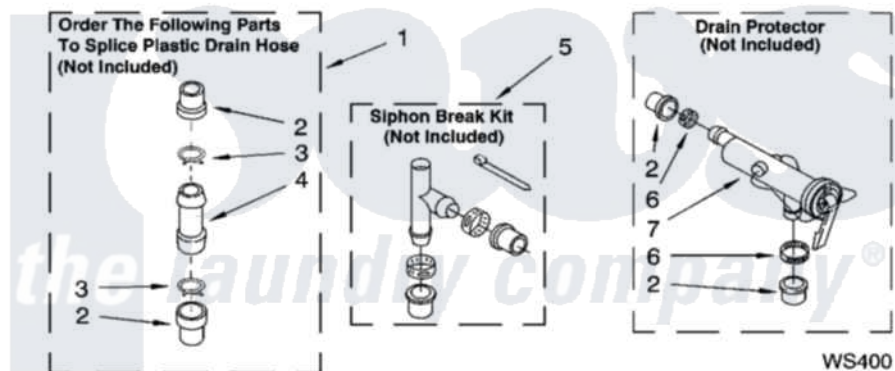

Whirlpool LSR5132PQ1 09 - WATER SYSTEM PARTS, MISCELLANEOUS PARTS, OPTIONAL PARTS (NOT INCLUDED)

**WATER SYSTEM PARTS**

For Model: LSR5132PQ1  
(Designer White)

8180668

13

Whirlpool [Residential Whirlpool LSR5132PQ1 Washer Parts](#) Parts Diagram 09 - WATER SYSTEM PARTS, MISCELLANEOUS PARTS, OPTIONAL PARTS (NOT INCLUDED)

[Click on the part number to view part](#)

Item	Original Part Number	Replaced By	Status	Part Description
1	<a href="#">285442</a>			Water System Parts
2	<a href="#">285321</a>			Water System Parts
3	370447	<a href="#">285655</a>		Clamp, Hose
4	<a href="#">16272</a>			Connector, Straight
5	<a href="#">285320</a>			Water System Parts
6	65349	<a href="#">285655</a>		Clamp, Hose
7	<a href="#">367031</a>			Water System Parts
1	<a href="#">3957361</a>			Miscellaneous Parts Bag
2	3976300	<a href="#">16123</a>		Washer Inlet-Hose Miscellaneous Parts Must be Ordered Separately.
3	<a href="#">3359452</a>			Nut, Lock
4	389102	<a href="#">W10001130</a>		Foot, Leveling
	<a href="#">72017</a>			Paint, Touch-Up
"	<a href="#">350938</a>			Paint, Pressurized Spray B