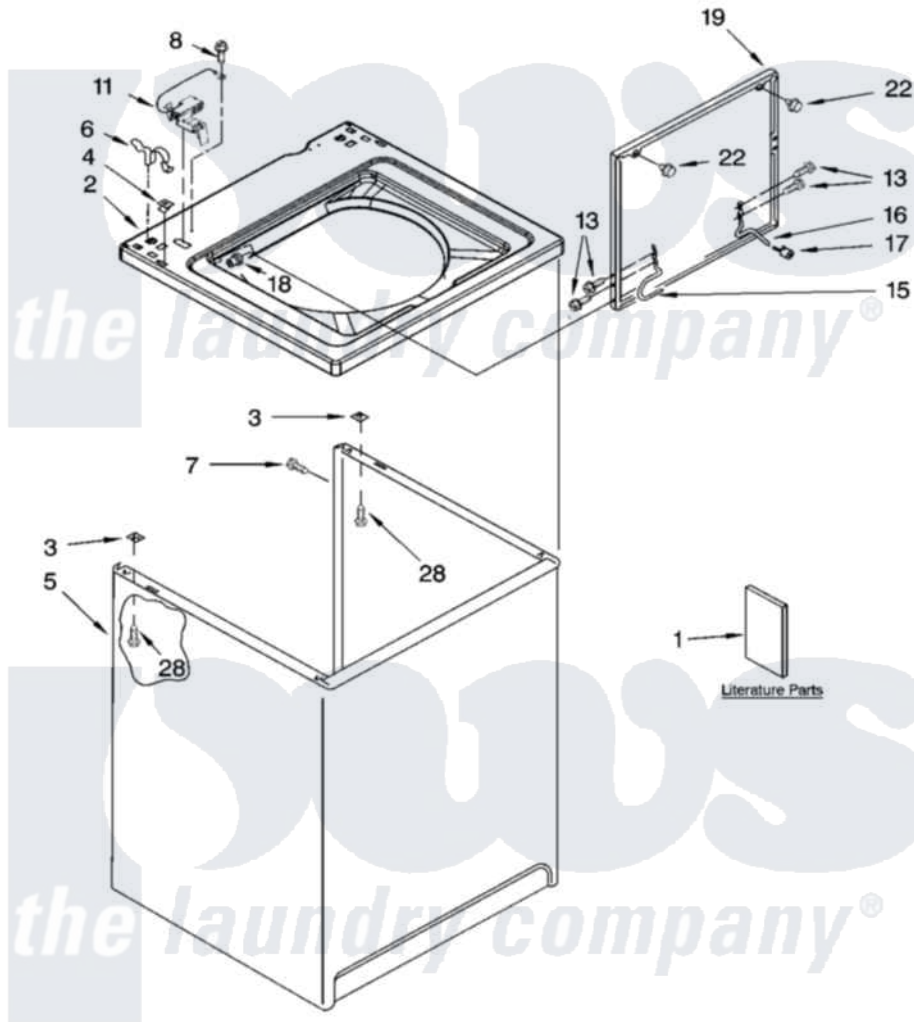

Whirlpool LSR5132PQ3 01 - TOP AND CABINET PARTS

TOP AND CABINET PARTS

For Model: LSR5132PQ3
(Designer White)

AUTOMATIC
WASHER

10-05 Litho in U.S.A. (drd)

1

Part No. 8180833

[Whirlpool Residential Whirlpool LSR5132PQ3 Washer Parts](#) Parts Diagram 01 - TOP AND CABINET PARTS
Click on the part number to view part

Item	Original Part Number	Replaced By	Status	Part Description
1	3956025		Not Available	Installation Instructions
"	3955901		Not Available	Feature Sheet
"	3955869		Not Available	Use & Care Guide
"	3957356		Not Available	Energy Guide
"	8546683		Not Available	Wiring Diagram
"	N/A		Not Available	Following May Be Purchased DO-IT-YOURSELF REPAIR MANUALS
"	4313896			Do-It-Yourself Repair Manuals
2	8318068			Top
3	62750			Spacer, Cabinet To Top (4)
4	357213			Nut, Push-In
5	63424			Cabinet
6	62780			Clip, Top And Cabinet And Rear Panel
7	3357011	308685		Side Trim)
8	3351614			Screw, Gearcase Cover Mounting

11	8318084		Switch, Lid
13	3351355	W10119828	Screw, Lid Hinge Mounting
15	8318088		Hinge, Lid
16	54583		Hinge, Lid
17	19119		Bumper, Lid Hinge
18	21258		Bearing, Lid Hinge
19	8542383	W1019385Z	Lid
22	9724509		Bumper, Lid
28	3390631		Screw, 10-16 X 3/8