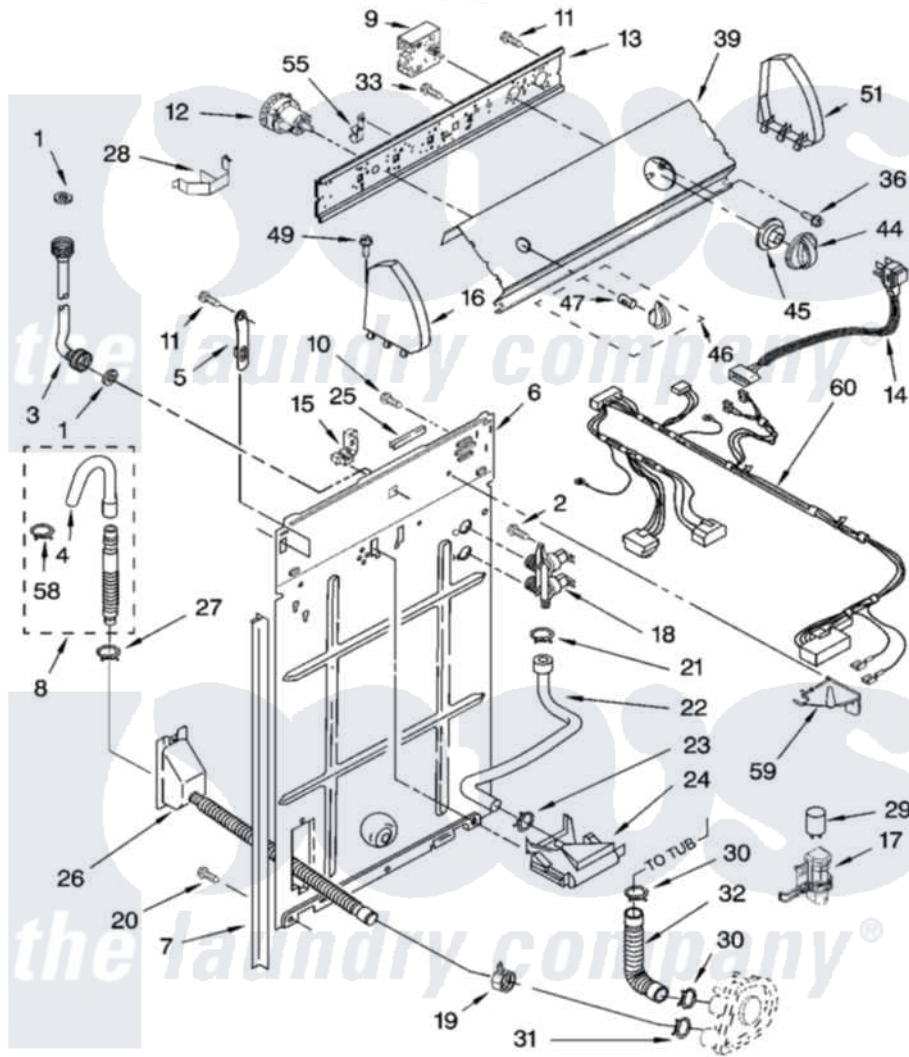

Whirlpool LSR5132PQ3 02 - CONTROLS AND REAR PANEL PARTS

CONTROLS AND REAR PANEL PARTS

For Model: LSR5132PQ3
(Designer White)

8180833

3

Whirlpool Residential Whirlpool LSR5132PQ3 Washer Parts Parts Diagram 02 - CONTROLS AND REAR PANEL PARTS
Click on the part number to view part

Item	Original Part Number	Replaced By	Status	Part Description
1	3976300	16123		Washer Inlet-Hose Miscellaneous Parts Must be Ordered Separately.
2	9740848			Screw, Mixing Valve Mounting
3	8571377	89503		Hose-Inlet
"	8571378	89503		Hose-Inlet
4	3357027			Nozzle, Hose Drain
5	8568314			Strap, Console
6	3357978			Panel, Rear
7	62747			Pad, Rear Panel
8	3951609	285664		Hose
"	661577	285666		Hose
"	3357090	285702		Hose
9	8546681			Timer, Control
10	3351614			Screw, Gearcase Cover Mounting
11	90767			Screw, 8A X 3/8 HeX Washer Head Tapping

12	3366849	W10339228	Switch-WL
13	3948608		Bracket, Control
14	661661	285800	Cord-Power
15	3952821	285777	Relief-Str
16	8271365	279962	Endcap
17	8318046		Clip, Capacitor
18	3952164	285805	Valve-Inlet
19	3976395		Restraint, Hose
20	62863	3390631	Screw, 10-16 X 3/8
21	301958	596669	Clamp, Manifold
22	8541607	3357328	Hose, Vacuum Break
23	370450	596669	Clamp, Manifold
24	387606	3360977	Break-Vac
25	303294	3367669	Protector, Edge
26	8317940	W10358149	Drain Hose Assembly
27	3366912	356138	Clamp, Hose
28	8055003		Clip, Harness And Pressure Switch
29	8572717		Capacitor, Motor Start
30	3363366	616099	Clamp
31	8317496	285655	Clamp, Hose
32	3951449	285871	Hose
33	3400073		Screw, Ground
36	3400818		Screw, Timer Mounting
39	3956553	Not Available	Panel, Console
44	8544943		Knob, Timer
45	8544947		Dial, Timer
46	8544935		Knob, Control
47	8536939		Clip, Knob
49	388326		Screw, 8-18 X 1.25
51	8271359	279962	Endcap
55	8317975		Restraint, Harness
58	3366913	3357331	Clamp, Drain
59	8539874		Shield, Suds
60	3957020		Harness, Wiring
"	N/A	Not Available	FOLLOWING PARTS NOT ILLUSTRATED
"	3976263	285654	Parts-Misc