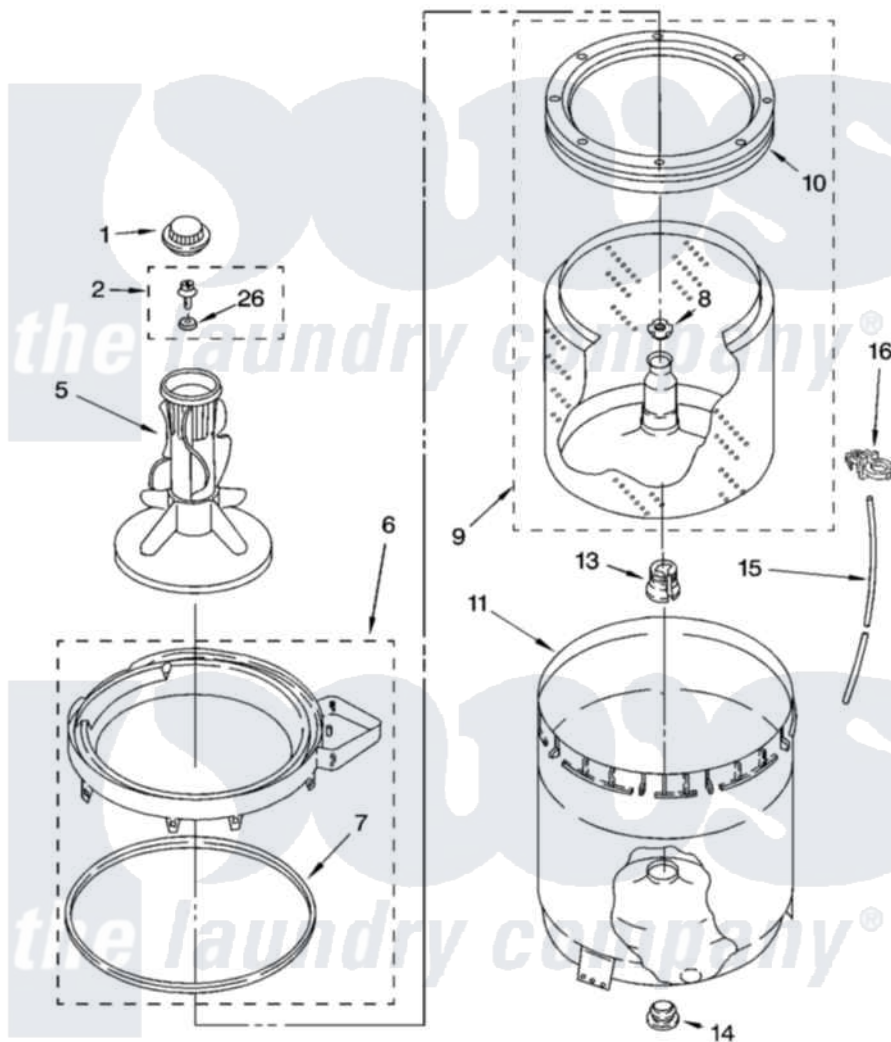

Whirlpool LSR5132PQ3 03 - AGITATOR, BASKET AND TUB PARTS

AGITATOR, BASKET AND TUB PARTS

For Model: LSR5132PQ3
(Designer White)

8180833

5

Whirlpool [Residential Whirlpool LSR5132PQ3 Washer Parts](#) Parts Diagram 03 - AGITATOR, BASKET AND TUB PARTS

[Click on the part number to view part](#)

Item	Original Part Number	Replaced By	Status	Part Description
1	3355758			Cap, Agitator
2	358237			Screw And Washer
5	63235			Agitator Assembly
6	8528150	W10445870		Ring-Tub
7	3976308			Gasket, Tub Ring
8	21366			Nut, Spanner
9	8526017	W10389329		Clothes Container, Assembly
10	8519788	387240		Ring, Balance
11	63849			Strain Relief, Power Cord
13	389140			Tub Block, Basket Drive
14	383727			Gasket, Centerpod
15	3347780	353244		Hose, Pressure Switch
16	2219077			Clip, Pressure Switch Hose
26	3949550			Washer