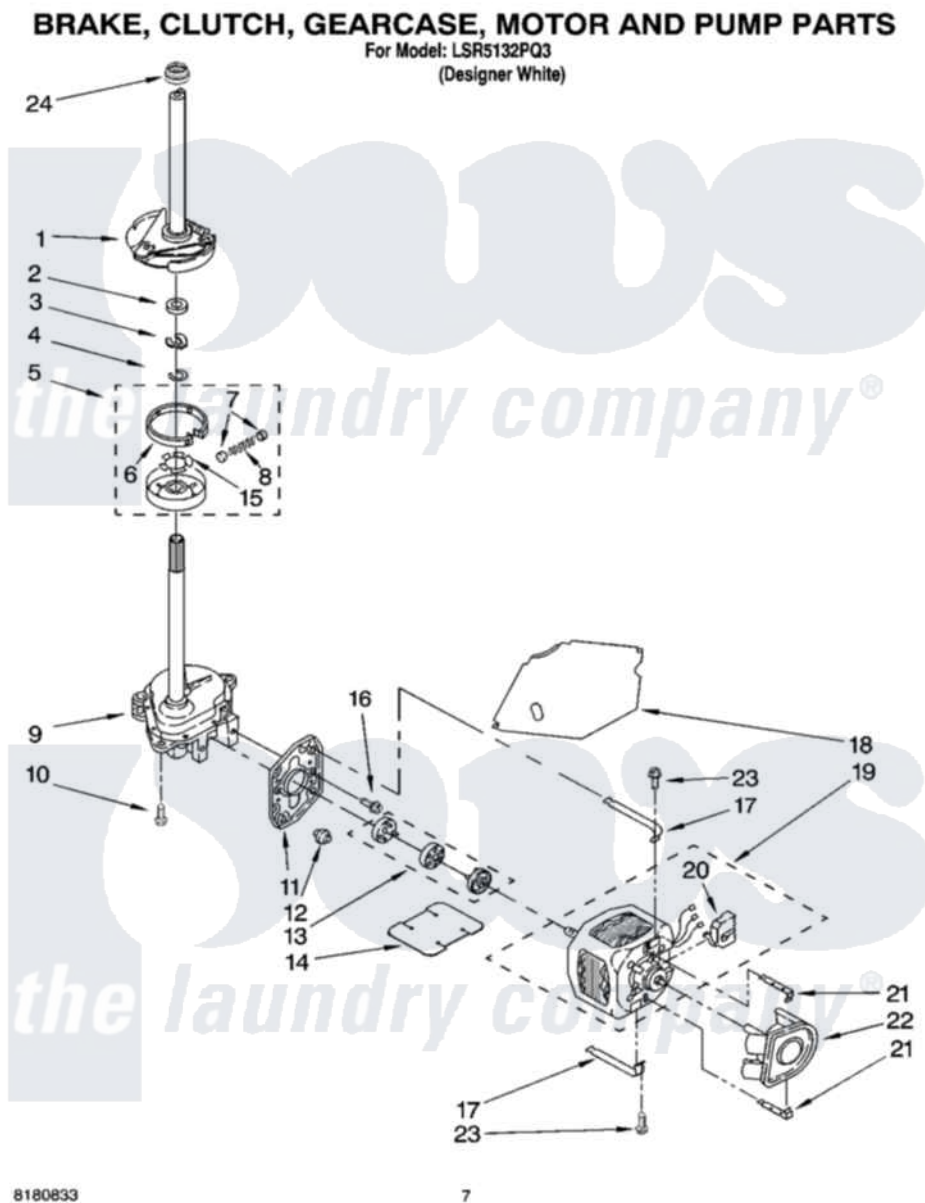

Whirlpool LSR5132PQ3 04 - BRAKE, CLUTCH, GEARCASE, MOTOR AND PUMP PARTS

Whirlpool [Residential Whirlpool LSR5132PQ3 Washer Parts](#) Parts Diagram 04 - BRAKE, CLUTCH, GEARCASE, MOTOR AND PUMP PARTS
Click on the part number to view part

Item	Original Part Number	Replaced By	Status	Part Description
1	388952	285792		Basketdrive
2	63292			Washer, Spin Tube Thrust
3	62697	W10080230		Ring, Spin Tube Support
4	63283	285353		Ring
5	3951311	285785		Clutch
6	3951308	285790		Lining
7	62646			Cap, Clutch Spring
8	3946792			Spring And Damper Assembly
9	3360630	3360629		Gearcase
10	3357334	3400516		Screw Anti-Rattle
11	62611			Plate, Motor Mount To Gearcase
12	62691			Grommet, Motor
13	285753	285753A		Coupling
14	3946532			Shield, Motor

15	3355454		Clip, Main Drive
16	3400516		Screw Anti-Rattle
17	3349637	W10086010	Retainer, Motor
18	3362089		Shield, Tub To Motor
19	8528158	661600	Motor, Main Drive
20	3952056		Switch, Main Drive Motor
21	8546127		Retainer, Pump
22	3363394		Pump
23	3387485	273556	Screw, 10-16 X 5/8
24	8577374		Seal, Centerpost