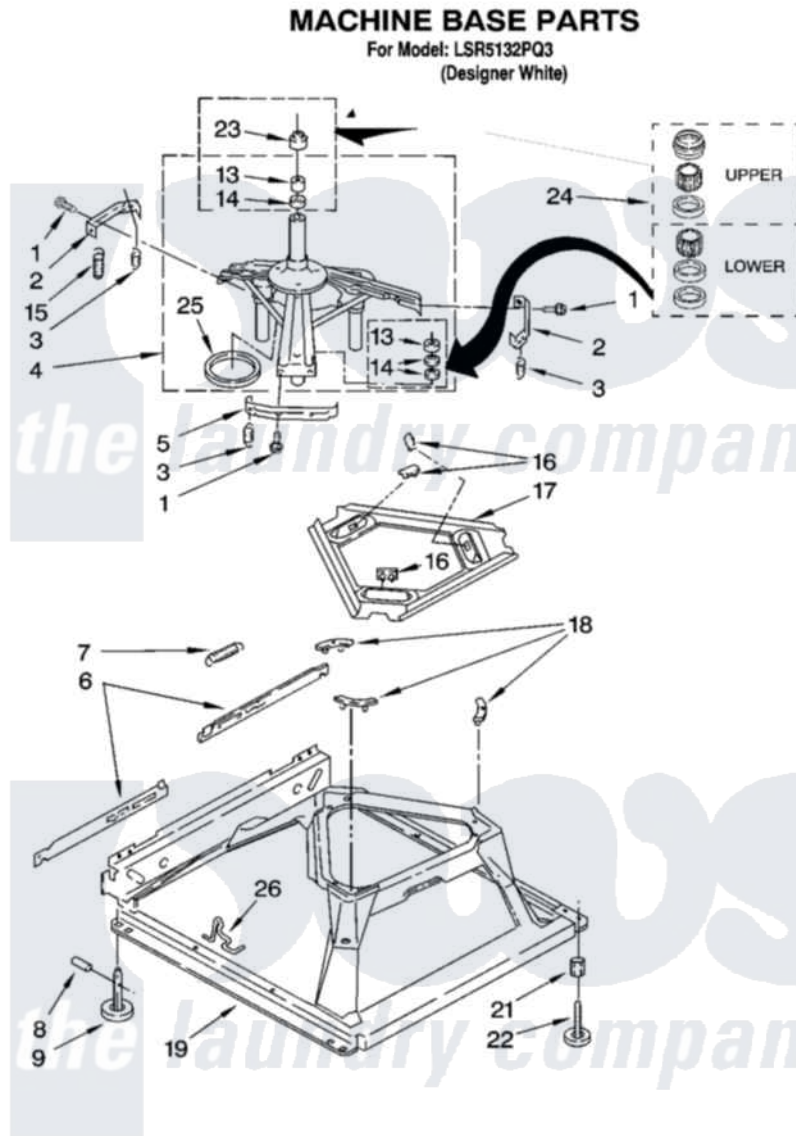

Whirlpool LSR5132PQ3 05 - MACHINE BASE PARTS

8

8180833

Whirlpool [Residential Whirlpool LSR5132PQ3 Washer Parts](#) Parts Diagram 05 - MACHINE BASE PARTS
Click on the part number to view part

Item	Original Part Number	Replaced By	Status	Part Description
1	3400076			Screw, Bracket Mounting
2	64067			Bracket, Spring Outer
3	63907			Spring, Suspension
4	8575214	280184		Support
5	64065			Bracket, Spring Outer
6	63466			Link, Leveling Mechanism
7	62597	8316845		Spring
8	62837			Pin, Knurled
9	62596	285244		Feet-Leveling
13	3347047	8546455		Bearing, Centerpost
14	357409	359449		Seal, Agitator Shaft
15	8534035	285901		Spring
16	62568	285219		Pad
17	3946509			Plate, Suspension
18	3363660	285744		Pad
19	3946512	285771		Base

21	3359452		Nut, Lock
22	389102	W10001130	Foot, Leveling
23	8577376		Seal, Centerpost
24	285203		Centerpost Bearing Kit
25	63134		Ring, Sound Deadening
26	63806	W10145155	Retainer, Suspension Spring