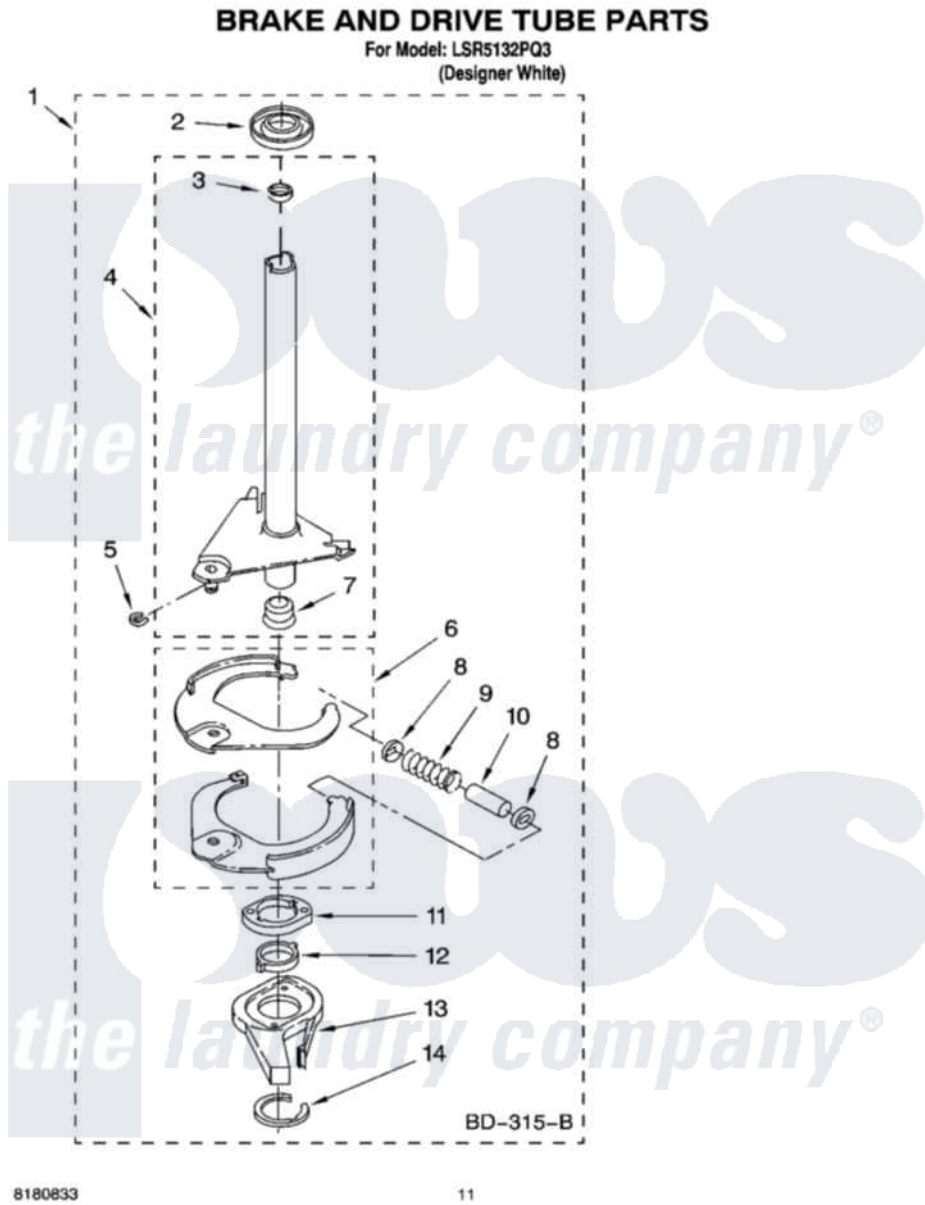

Whirlpool LSR5132PQ3 07 - BRAKE AND DRIVE TUBE PARTS

8180833

11

Whirlpool [Residential Whirlpool LSR5132PQ3 Washer Parts](#) Parts Diagram 07 - BRAKE AND DRIVE TUBE PARTS
Click on the part number to view part

Item	Original Part Number	Replaced By	Status	Part Description
1	388952	285792		Basketdrive
2	62658			Ring, Thrust
3	356427			Seal, Spin Pinion
4	64027	64208		Tube-Spin
5	64035	W10083190		Ring, Retaining
6	64232	285438		Shoe-Brake
7	62703	8546462		"T" Bearing, Spin Tube
8	3353956	285658		Sleeve
9	387806		Not Available	Spring, Brake
10	3355360	285658		Sleeve
11	661516	8546461		Cam, Brake Release
12	63022			Sleeve, Cam
13	64194	285790		Lining
14	90368	W10083200		Ring, Retaining
"	N/A		Not Available	FOLLOWING PARTS NOT ILLUSTRATED
"	285208			Lubricant