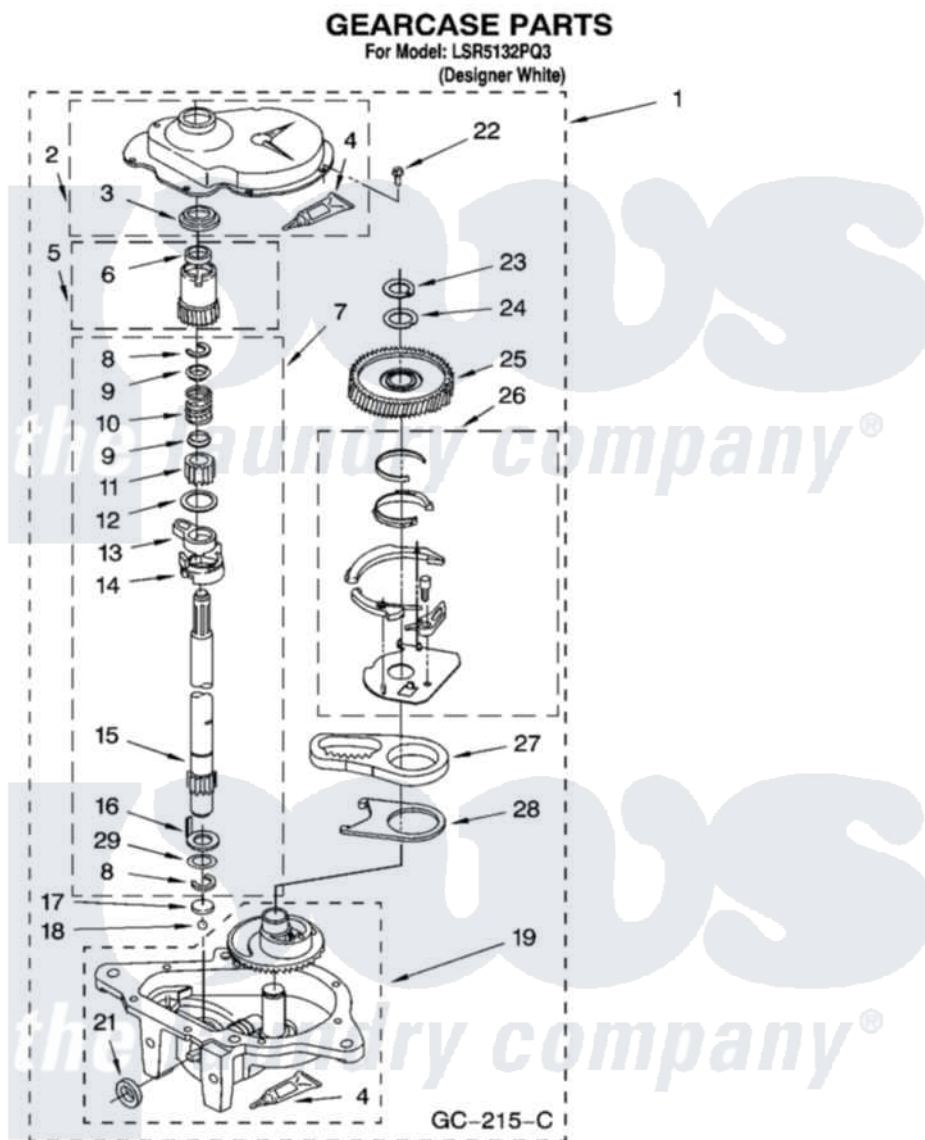

Whirlpool LSR5132PQ3 08 - GEARCASE PARTS

12

8180833

Whirlpool [Residential Whirlpool LSR5132PQ3 Washer Parts](#) Parts Diagram 08 - GEARCASE PARTS
Click on the part number to view part

Item	Original Part Number	Replaced By	Status	Part Description
1	3360630	3360629		Gearcase
2	285202			Cover, Gearcase
3	3349985			Seal, Gearcase Cover
4	285195			Sealer Sealer, Gasket
5	63320	285362		Gear and Pinion
6	356427			Seal, Spin Pinion
7	389387			Shaft, Agitator
8	90369		Not Available	Ring, Retaining (2)
9	62677			Retainer, Spring
10	62676			Spring, Agitator
11	63273	285509		Shaft, Agitator
12	62619			Washer, Agitator Gear
13	62580	285206		Cam-Agitator
14	62581	285206		Cam-Agitator
15	285509			Shaft, Agitator
16	62618			Washer, Cam Thrust

17	16018	285205	Bearing
18	85529	285205	Bearing
19	389230	285515	Gearcase
21	285352		Seal Kit, Thrust Plug
22	3351614		Screw, Gearcase Cover Mounting
23	3362552	285765	Ring-Retr
24	285735	285766	Washer Kit, Thrust
25	62570	285362	Gear and Pinon
26	388253	999516	Shelf-Glas
27	3349296	8546456	Rack, Connecting
28	62621		Actuator, Shift
29	388815		Washer, Intermediate 1 3976263 Miscellaneous Parts Bag 2 3976300 Washer, Inlet Hose 3 3366913 Clamp, Hose