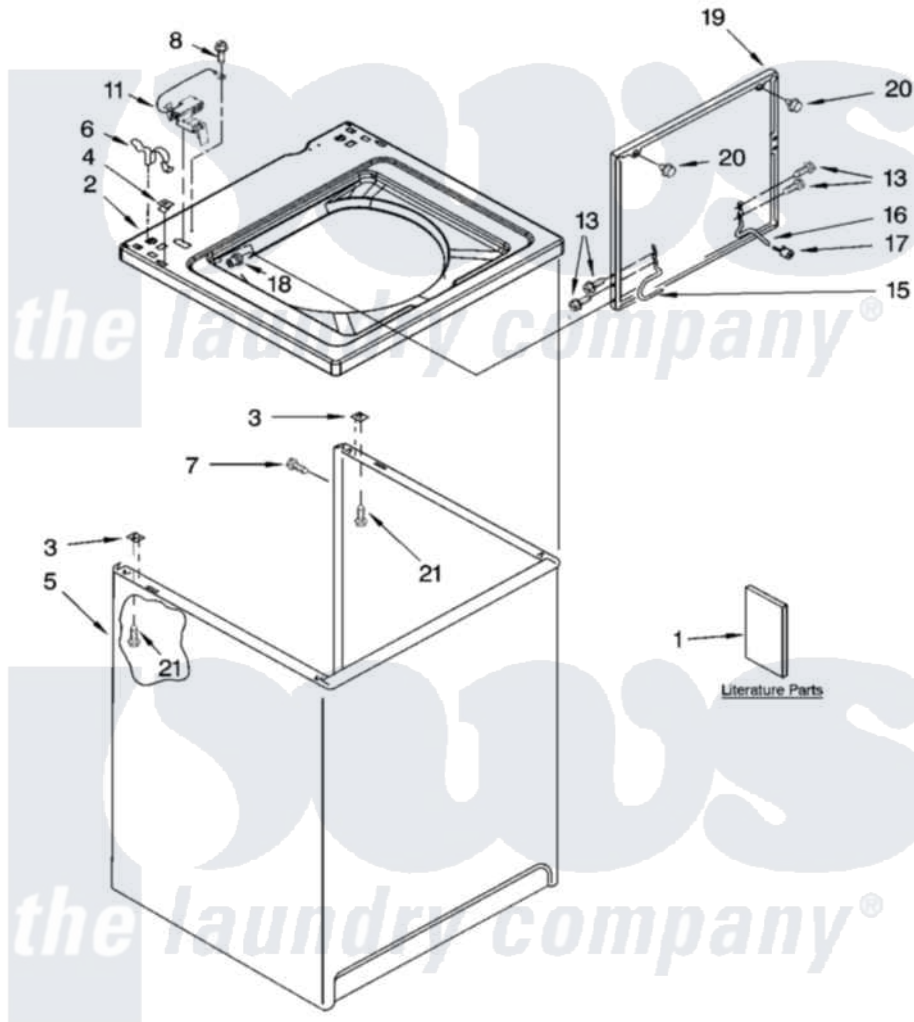

# Whirlpool LSR5132PQ4 01 - TOP AND CABINET PARTS

## TOP AND CABINET PARTS

For Model: LSR5132PQ4  
(Designer White)

AUTOMATIC  
WASHER

11-05 Litho in U.S.A. (drd)

1

Part No. 8180977 Rev. A

[Whirlpool Residential Whirlpool LSR5132PQ4 Washer Parts](#) Parts Diagram 01 - TOP AND CABINET PARTS

[Click on the part number to view part](#)

Item	Original Part Number	Replaced By	Status	Part Description
1	3958075		Not Available	Installation Instructions
"	3955901		Not Available	Feature Sheet
"	8578232		Not Available	Use & Care Guide
"	3957356		Not Available	Energy Guide
"	8546683		Not Available	Wiring Diagram
"	N/A		Not Available	Following May Be Purchased DO-IT-YOURSELF REPAIR MANUALS
"	<a href="#">4313896</a>			Do-It-Yourself Repair Manuals
2	<a href="#">8318068</a>			Top
3	62750			Spacer, Cabinet To Top (4)
4	<a href="#">357213</a>			Nut, Push-In
5	<a href="#">63424</a>			Cabinet
6	<a href="#">62780</a>			Clip, Top And Cabinet And Rear Panel
7	3357011	<a href="#">308685</a>		Side Trim )
8	<a href="#">3351614</a>			Screw, Gearcase Cover Mounting