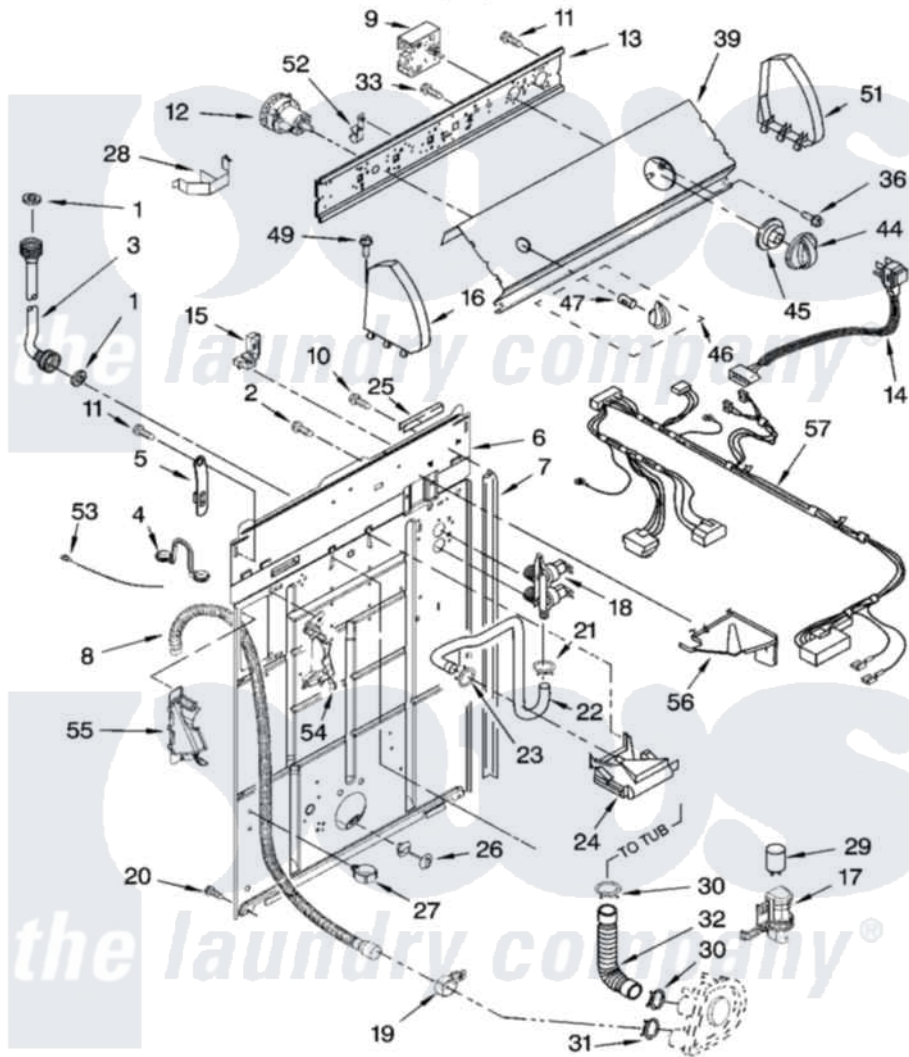

Whirlpool LSR5132PQ4 02 - CONTROLS AND REAR PANEL PARTS

CONTROLS AND REAR PANEL PARTS

For Model: LSR5132PQ4
(Designer White)

6180977

3

Whirlpool Residential Whirlpool LSR5132PQ4 Washer Parts Parts Diagram 02 - CONTROLS AND REAR PANEL PARTS
Click on the part number to view part

Item	Original Part Number	Replaced By	Status	Part Description
1	3976300	16123		Washer Inlet-Hose Miscellaneous Parts Must be Ordered Separately.
2	9740848			Screw, Mixing Valve Mounting
3	8571377	89503		Hose-Inlet
"	8571378	89503		Hose-Inlet
4	8541672	8577378		U-Bend, Drain Hose
5	8568314			Strap, Console
6	8318015			Panel, Rear
7	62747			Pad, Rear Panel
8	8559373	W10096921		Drain Hose Assembly
9	8546681			Timer, Control
10	3351614			Screw, Gearcase Cover Mounting
11	90767			Screw, 8A X 3/8 HeX Washer Head Tapping
12	3366849	W10339228		Switch-WL
13	3948608			Bracket, Control