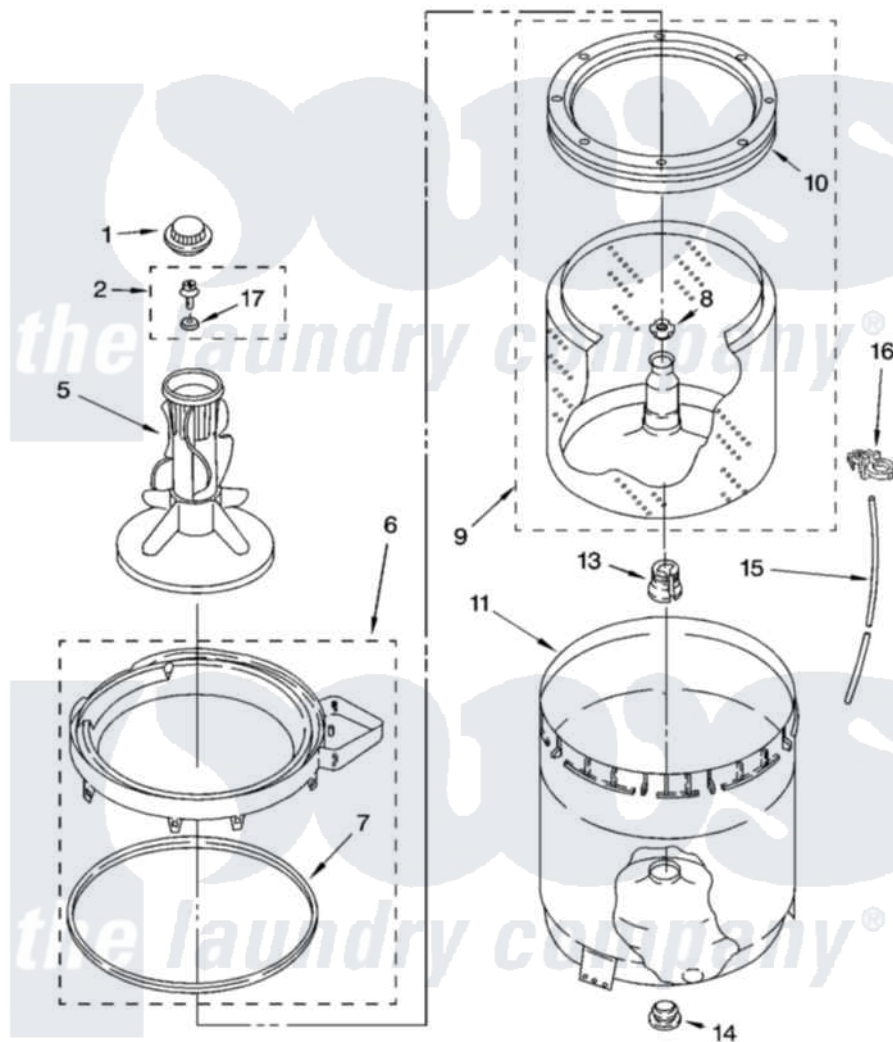

# Whirlpool LSR5132PQ4 03 - AGITATOR, BASKET AND TUB PARTS

## AGITATOR, BASKET AND TUB PARTS

For Model: LSR5132PQ4  
(Designer White)

8180977

5

Whirlpool [Residential Whirlpool LSR5132PQ4 Washer Parts](#) Parts Diagram 03 - AGITATOR, BASKET AND TUB PARTS

[Click on the part number to view part](#)

Item	Original Part Number	Replaced By	Status	Part Description
1	<a href="#">3355758</a>			Cap, Agitator
2	<a href="#">358237</a>			Screw And Washer
5	<a href="#">63235</a>			Agitator Assembly
6	8528150	<a href="#">W10445870</a>		Ring-Tub
7	<a href="#">3976308</a>			Gasket, Tub Ring
8	<a href="#">21366</a>			Nut, Spanner
9	8526017	<a href="#">W10389329</a>		Clothes Container, Assembly
10	8519788	<a href="#">387240</a>		Ring, Balance
11	<a href="#">63849</a>			Strain Relief, Power Cord
13	<a href="#">389140</a>			Tub Block, Basket Drive
14	<a href="#">383727</a>			Gasket, Centerpod
15	3347780	<a href="#">353244</a>		Hose, Pressure Switch
16	<a href="#">2219077</a>			Clip, Pressure Switch Hose
17	<a href="#">3949550</a>			Washer