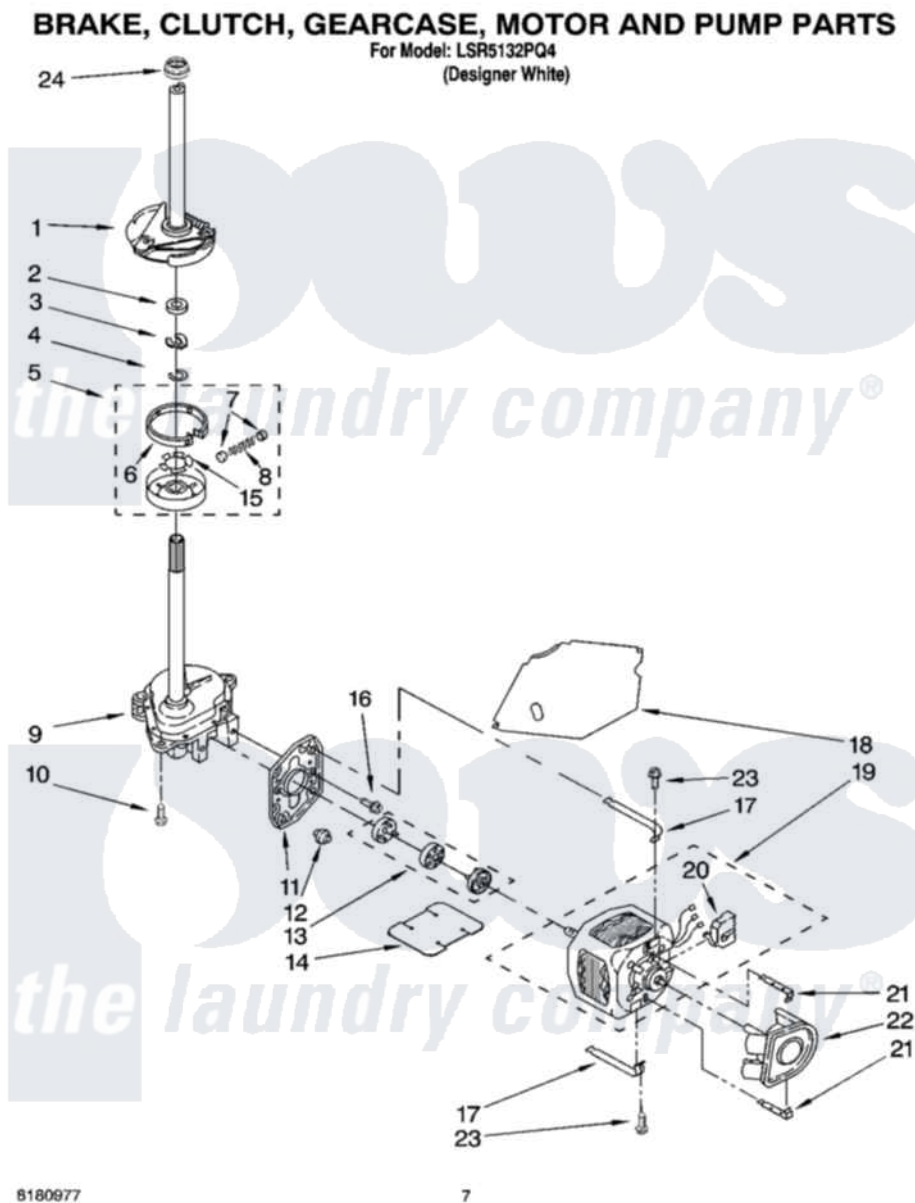

# Whirlpool LSR5132PQ4 04 - BRAKE, CLUTCH, GEARCASE, MOTOR AND PUMP PARTS

Whirlpool [Residential Whirlpool LSR5132PQ4 Washer Parts](#) Parts Diagram 04 - BRAKE, CLUTCH, GEARCASE, MOTOR AND PUMP PARTS  
Click on the part number to view part

Item	Original Part Number	Replaced By	Status	Part Description
1	388952	<a href="#">285792</a>		Basketdrive
2	<a href="#">63292</a>			Washer, Spin Tube Thrust
3	62697	<a href="#">W10080230</a>		Ring, Spin Tube Support
4	63283	<a href="#">285353</a>		Ring
5	3951311	<a href="#">285785</a>		Clutch
6	3951308	<a href="#">285790</a>		Lining
7	<a href="#">62646</a>			Cap, Clutch Spring
8	<a href="#">3946792</a>			Spring And Damper Assembly
9	3360630	<a href="#">3360629</a>		Gearcase
10	3357334	<a href="#">3400516</a>		Screw Anti-Rattle
11	<a href="#">62611</a>			Plate, Motor Mount To Gearcase
12	<a href="#">62691</a>			Grommet, Motor
13	285753	<a href="#">285753A</a>		Coupling
14	<a href="#">3946532</a>			Shield, Motor

15	<a href="#">3355454</a>		Clip, Main Drive
16	<a href="#">3400516</a>		Screw Anti-Rattle
17	3349637	<a href="#">W10086010</a>	Retainer, Motor
18	<a href="#">3362089</a>		Shield, Tub To Motor
19	8528158	<a href="#">661600</a>	Motor, Main Drive
20	<a href="#">3952056</a>		Switch, Main Drive Motor
21	<a href="#">8546127</a>		Retainer, Pump
22	<a href="#">3363394</a>		Pump
23	3387485	<a href="#">273556</a>	Screw, 10-16 X 5/8
24	<a href="#">8577374</a>		Seal, Centerpost