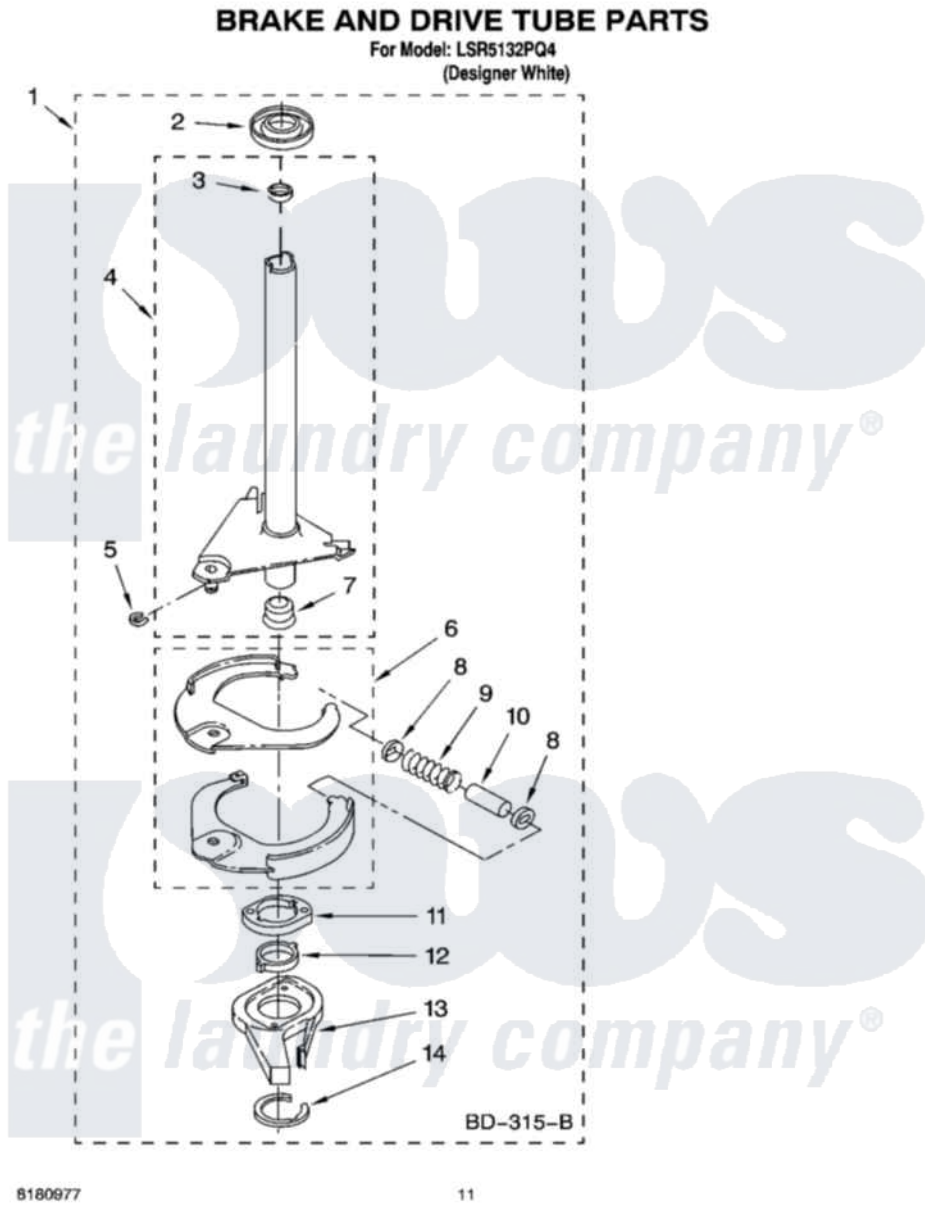

Whirlpool LSR5132PQ4 07 - BRAKE AND DRIVE TUBE PARTS

Whirlpool Residential Whirlpool LSR5132PQ4 Washer Parts Parts Diagram 07 - BRAKE AND DRIVE TUBE PARTS
Click on the part number to view part

Item	Original Part Number	Replaced By	Status	Part Description
1	388952	285792		Basketdrive
2	62658			Ring, Thrust
3	356427			Seal, Spin Pinion
4	64027	64208		Tube-Spin
5	64035	W10083190		Ring, Retaining
6	64232	285438		Shoe-Brake
7	62703	8546462		"T" Bearing, Spin Tube
8	3353956	285658		Sleeve
9	387806		Not Available	Spring, Brake
10	3355360	285658		Sleeve
11	661516	8546461		Cam, Brake Release
12	63022			Sleeve, Cam
13	64194	285790		Lining
14	90368	W10083200		Ring, Retaining
"	N/A		Not Available	FOLLOWING PARTS NOT ILLUSTRATED
"	285208			Lubricant