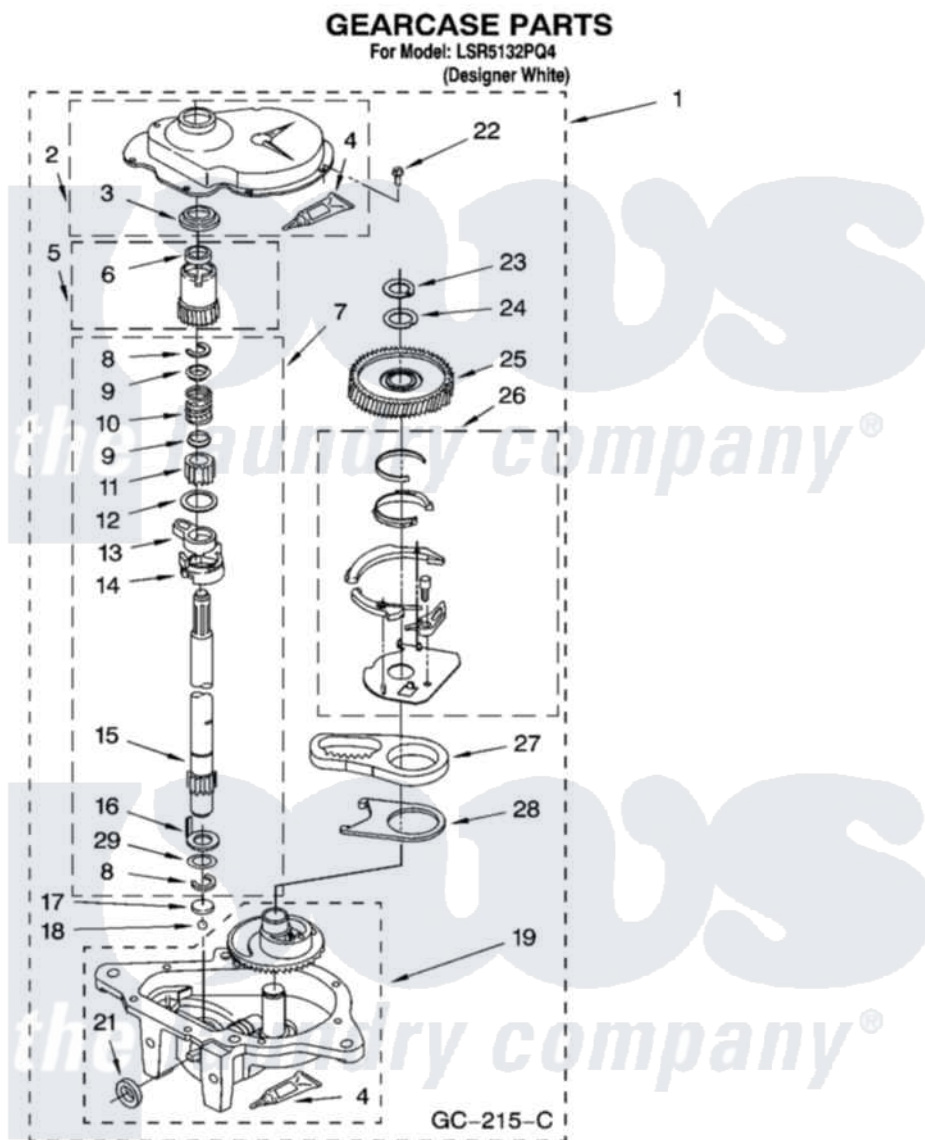

Whirlpool LSR5132PQ4 08 - GEARCASE PARTS

12

8180977

Whirlpool [Residential Whirlpool LSR5132PQ4 Washer Parts](#) Parts Diagram 08 - GEARCASE PARTS
Click on the part number to view part

Item	Original Part Number	Replaced By	Status	Part Description
1	3360630	3360629		Gearcase
2	285202			Cover, Gearcase
3	3349985			Seal, Gearcase Cover
4	285195			Sealer Sealer, Gasket
5	63320	285362		Gear and Pinion
6	356427			Seal, Spin Pinion
7	389387			Shaft, Agitator
8	90369		Not Available	Ring, Retaining (2)
9	62677			Retainer, Spring
10	62676			Spring, Agitator
11	63273	285509		Shaft, Agitator
12	62619			Washer, Agitator Gear
13	62580	285206		Cam-Agitator
14	62581	285206		Cam-Agitator
15	285509			Shaft, Agitator
16	62618			Washer, Cam Thrust

17	16018	285205	Bearing
18	85529	285205	Bearing
19	389230	285515	Gearcase
21	285352		Seal Kit, Thrust Plug
22	3351614		Screw, Gearcase Cover Mounting
23	3362552	285765	Ring-Retr
24	285735	285766	Washer Kit, Thrust
25	62570	285362	Gear and Pinon
26	388253	999516	Shelf-Glas
27	3349296	8546456	Rack, Connecting
28	62621		Actuator, Shift
29	388815		Washer, Intermediate 1 3976263 Miscellaneous Parts Bag 2 3976300 Washer, Inlet Hose 3 3366913 Clamp, Hose