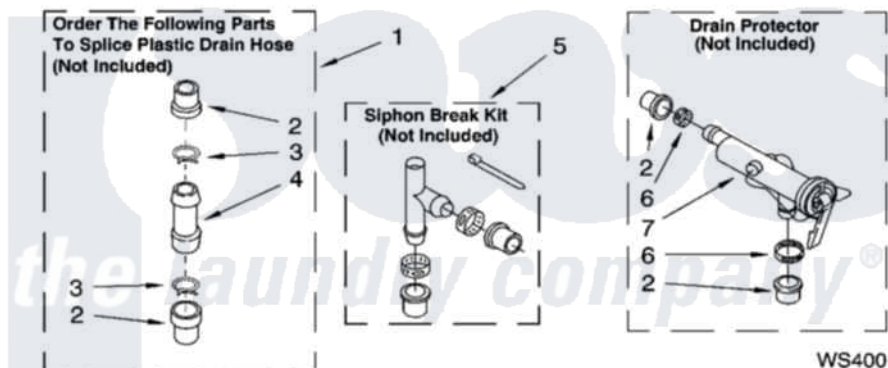

Whirlpool LSR5132PQ4 09 - WATER SYSTEM PARTS, OPTIONAL PARTS  
(NOT INCLUDED)

**WATER SYSTEM PARTS**

For Model: LSR5132PQ4  
(Designer White)

8180977

13

Whirlpool [Residential Whirlpool LSR5132PQ4 Washer Parts](#) Parts Diagram 09 - WATER SYSTEM PARTS,  
OPTIONAL PARTS (NOT INCLUDED)  
[Click on the part number to view part](#)