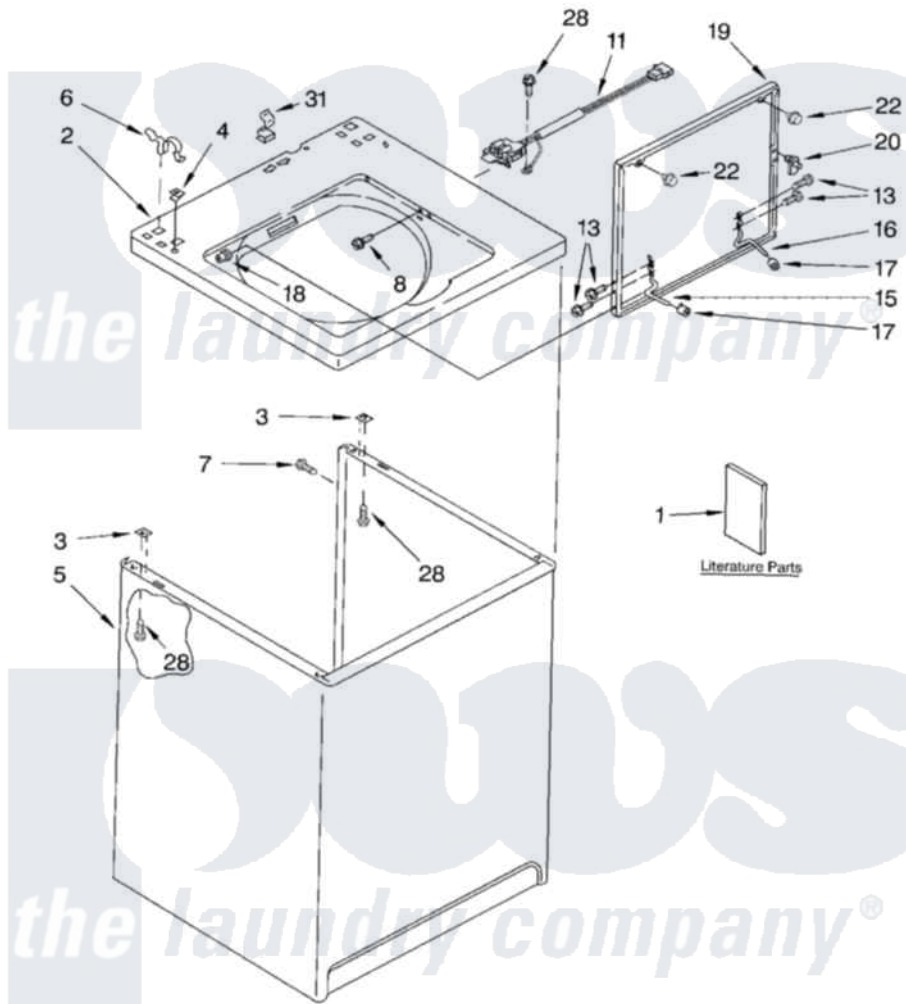

Whirlpool LSR5232LQ1 01 - TOP AND CABINET PARTS

TOP AND CABINET PARTS

For Model: LSR5232LQ1
(Designer White)

AUTOMATIC
WASHER

5-03 Litho in U.S.A. (drd)

1

Part No. 8179970

[Whirlpool Residential Whirlpool LSR5232LQ1 Washer Parts](#) Parts Diagram 01 - TOP AND CABINET PARTS

[Click on the part number to view part](#)

Item	Original Part Number	Replaced By	Status	Part Description
1	LIT3956025		Not Available	Literature Parts (Installation Instructions)
"	LIT3955869			Literature Parts
"	LIT3955901		Not Available	Literature Parts (Feature Sheet)
"	LIT3954565		Not Available	Literature Parts (Wiring Diagram)
"	LIT3956268		Not Available	Energy Guide
"	N/A		Not Available	Following May Be Purchased
"	N/A		Not Available	DO-IT-YOURSELF REPAIR MANUALS
"	LIT4313896	4313896		Do-It-Yourself Repair Manuals
2	8274315		Not Available	Top (White)
3	62750			Spacer, Cabinet To Top (4)
4	357213			Nut, Push-In
5	63424			Cabinet
6	62780			Clip, Top And Cabinet And Rear Panel

7	3357011	308685	Side Trim)
8	3356311		Screw And Washer, Lid Switch Shield
11	3949237	3949247	Switch-Lid
13	3351355	W10119828	Screw, Lid Hinge Mounting
15	54584		Hinge, Lid
16	91770		Hinge, Lid
17	19119		Bumper, Lid Hinge
18	21258		Bearing, Lid Hinge
19	3361411	W10193874	Lid
20	358684		Strike, Lid Switch
22	9724509		Bumper, Lid
28	3390631		Screw, 10-16 X 3/8
31	90016		Clip, Pressure Switch Hose