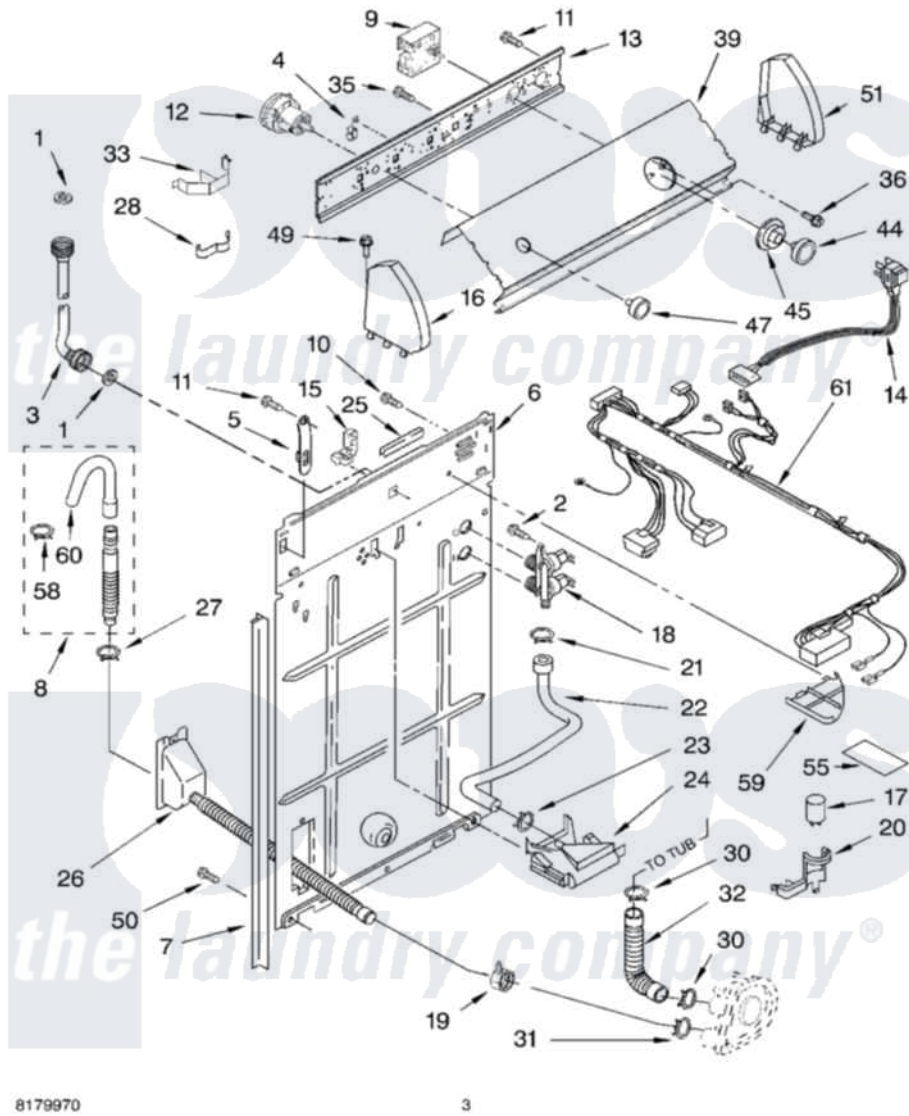

Whirlpool LSR5232LQ1 02 - CONTROLS AND REAR PANEL PARTS

CONTROLS AND REAR PANEL PARTS

For Model: LSR5232LQ1
(Designer White)

8179970

3

Whirlpool [Residential Whirlpool LSR5232LQ1 Washer Parts](#) Parts Diagram 02 - CONTROLS AND REAR PANEL PARTS
Click on the part number to view part

Item	Original Part Number	Replaced By	Status	Part Description
1	3976300	16123		Washer Inlet-Hose Miscellaneous Parts Must be Ordered Separately.
2	9740848			Screw, Mixing Valve Mounting
3	3949374	89503		Hose-Inlet
"	3949375	89503		Hose-Inlet
4	8317975			Restraint, Harness
5	8318255	8568314		Strap, Console
6	3357978			Panel, Rear
7	62747			Pad, Rear Panel
8	3951609	285664		Hose
"	661577	285666		Hose
"	3357090	285702		Hose
9	3954563			Timer, Control
10	3351614			Screw, Gearcase Cover Mounting
11	90767			Screw, 8A X 3/8 HeX Washer Head Tapping

12	3366849	W10339228	Switch-WL
13	3948608		Bracket, Control
14	661661	285800	Cord-Power
15	3952821	285777	Relief-Str
16	8271365	279962	Endcap
17	661606	8572717	Capacitor, Motor Start
18	3952164	285805	Valve-Inlet
19	3976395		Restraint, Hose
20	8318201	8318046	Clip, Capacitor
21	370451	596669	Clamp, Manifold
22	3357328		Hose, Vacuum Break
23	371503	596669	Clamp, Manifold
24	387606	3360977	Break-Vac
25	303294	3367669	Protector, Edge
26	8317940	W10358149	Drain Hose Assembly
27	3366912	356138	Clamp, Hose
28	3347812	8528351	Clip
30	3363366	616099	Clamp
31	8317496	285655	Clamp, Hose
32	3951449	285871	Hose
33	8055003		Clip, Harness And Pressure Switch
35	3400073		Screw, Ground
36	3400818		Screw, Timer Mounting
39	3955390		Panel, Console
44	8271345	3957824	Knob, Timer
45	8271351	3957849	Dial, Timer
47	8271339	3957799	Knob, Control
49	388326		Screw, 8-18 X 1.25
50	62863	3390631	Screw, 10-16 X 3/8
51	8271359	279962	Endcap
55	3976286		Shield, Capacitor
58	3366913	3357331	Clamp, Drain
59	3348424	8539874	Shield, Suds
60	3357027		Nozzle, Hose Drain
61	3955029		Wiring Harness