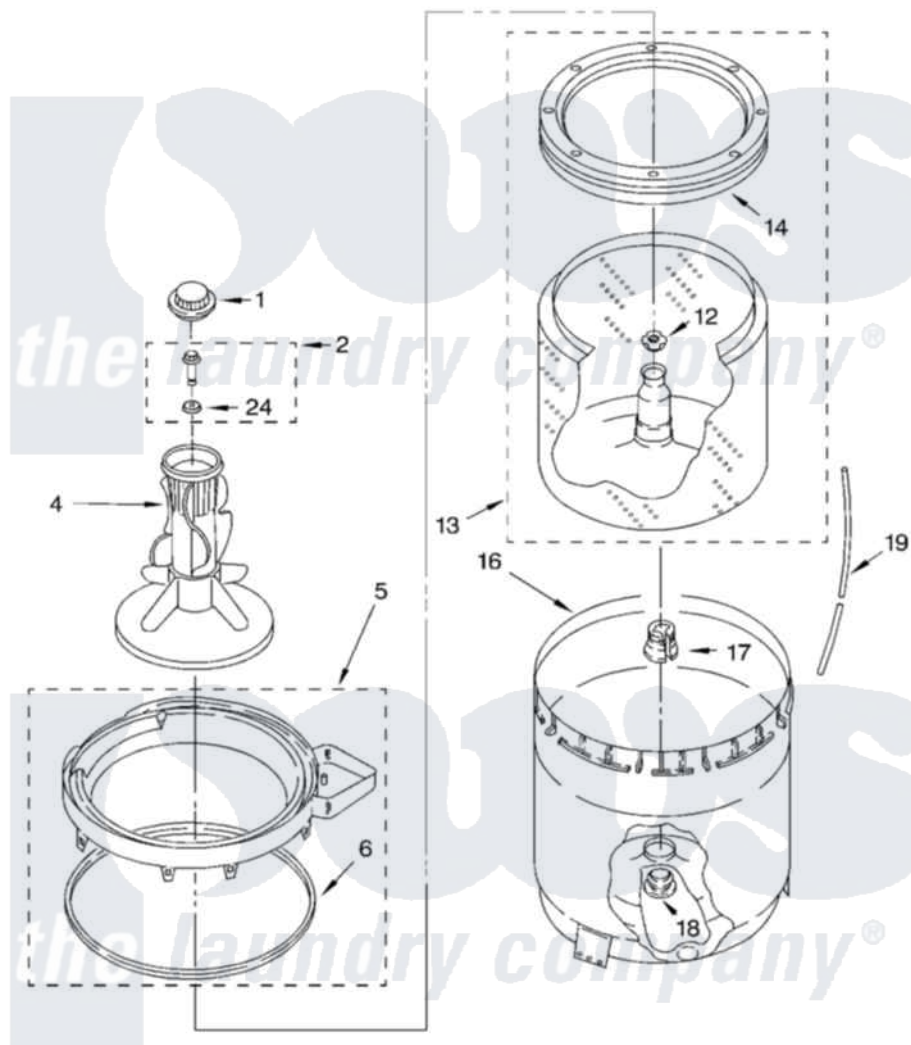

# Whirlpool LSR5232LQ1 03 - AGITATOR, BASKET AND TUB PARTS

## AGITATOR, BASKET AND TUB PARTS

For Model: LSR5232LQ1  
(Designer White)

8179970

5

Whirlpool Residential Whirlpool LSR5232LQ1 Washer Parts Parts Diagram 03 - AGITATOR, BASKET AND TUB PARTS

[Click on the part number to view part](#)

Item	Original Part Number	Replaced By	Status	Part Description
1	<a href="#">3355758</a>			Cap, Agitator
2	<a href="#">358237</a>			Screw And Washer
4	<a href="#">63235</a>			Agitator Assembly
5	8528150	<a href="#">W10445870</a>		Ring-Tub
6	<a href="#">3976308</a>			Gasket, Tub Ring
12	<a href="#">21366</a>			Nut, Spanner
13	8526017	<a href="#">W10389329</a>		Clothes Container, Assembly
14	8519788	<a href="#">387240</a>		Ring, Balance
16	<a href="#">63849</a>			Strain Relief, Power Cord
17	<a href="#">389140</a>			Tub Block, Basket Drive
18	<a href="#">383727</a>			Gasket, Centerpod
19	3347780	<a href="#">353244</a>		Hose, Pressure Switch
24	<a href="#">3949550</a>			Washer