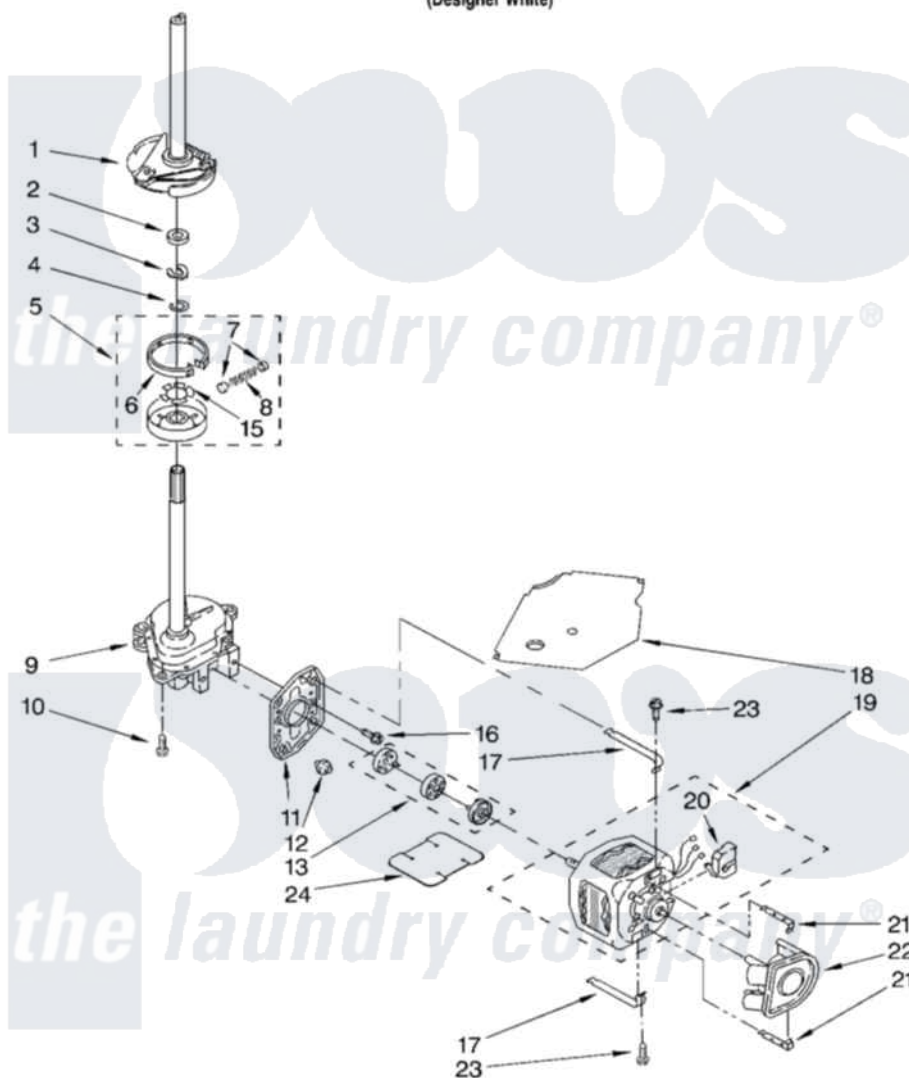

Whirlpool LSR5232LQ1 04 - BRAKE, CLUTCH, GEARCASE, MOTOR AND PUMP PARTS

BRAKE, CLUTCH, GEARCASE, MOTOR AND PUMP PARTS

For Model: LSR5232LQ1
(Designer White)

8179970

7

Whirlpool [Residential Whirlpool LSR5232LQ1 Washer Parts](#) Parts Diagram 04 - BRAKE, CLUTCH, GEARCASE, MOTOR AND PUMP PARTS

[Click on the part number to view part](#)

Item	Original Part Number	Replaced By	Status	Part Description
1	388952	285792		Basketdrive
2	63292			Washer, Spin Tube Thrust
3	62697	W10080230		Ring, Spin Tube Support
4	63283	285353		Ring
5	3951311	285785		Clutch
6	3951308	285790		Lining
7	62646			Cap, Clutch Spring
8	3946792			Spring And Damper Assembly
9	3360630	3360629		Gearcase
10	3357334	3400516		Screw Anti-Rattle
11	62611			Plate, Motor Mount To Gearcase
12	62691			Grommet, Motor
13	285753	285753A		Coupling
15	3355454			Clip, Main Drive

16	3400516		Screw Anti-Rattle
17	3349637	W10086010	Retainer, Motor
18	3362089		Shield, Tub To Motor
19	8528158	661600	Motor, Main Drive
20	3952056		Switch, Main Drive Motor
21	62700	8546127	Retainer, Pump
22	3363394		Pump
23	3387485	273556	Screw, 10-16 X 5/8
24	3946532		Shield, Motor