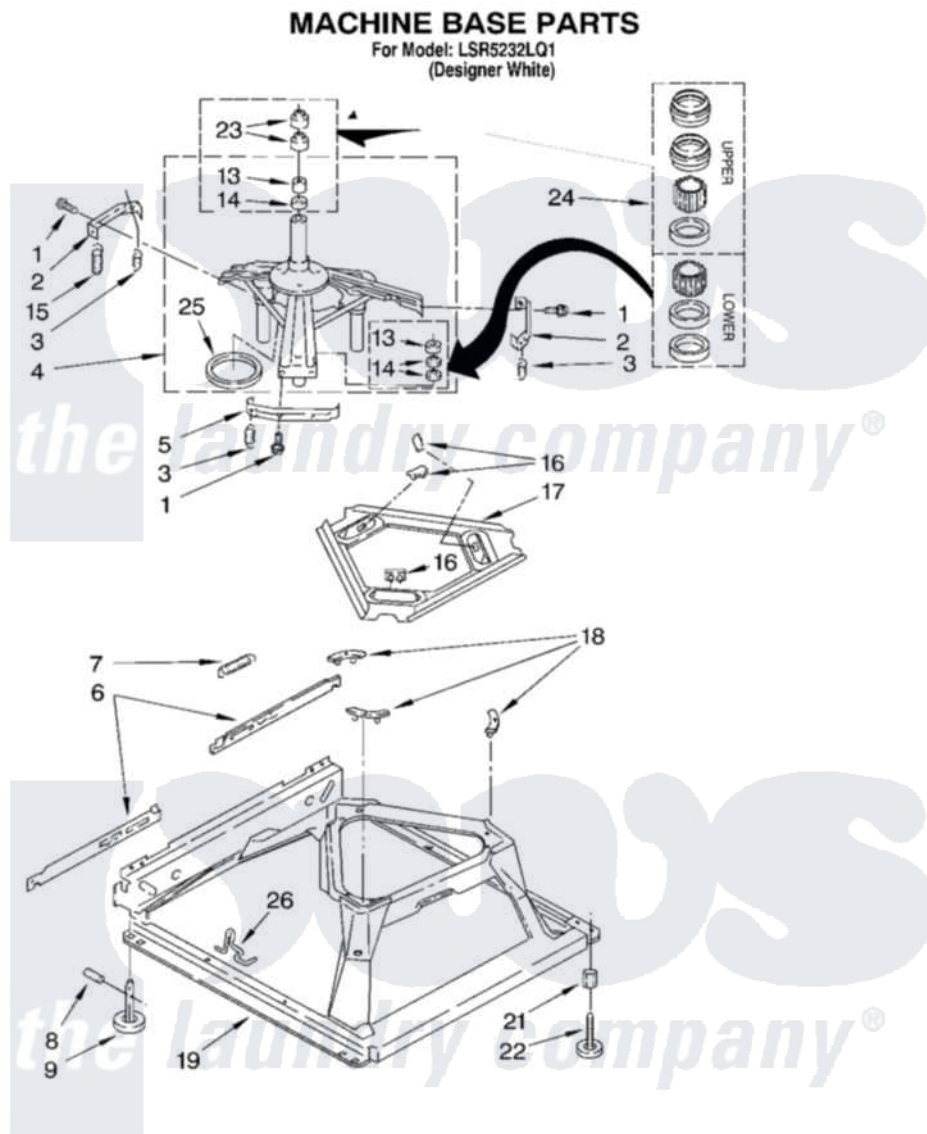

Whirlpool LSR5232LQ1 05 - MACHINE BASE PARTS

8

8179970

Whirlpool Residential Whirlpool LSR5232LQ1 Washer Parts Parts Diagram 05 - MACHINE BASE PARTS
Click on the part number to view part

Item	Original Part Number	Replaced By	Status	Part Description
1	3400076			Screw, Bracket Mounting
2	64067			Bracket, Spring Outer
3	63907			Spring, Suspension
4	3362087	280184		Support
5	64065			Bracket, Spring Outer
6	63466			Link, Leveling Mechanism
7	62597	8316845		Spring
8	62837			Pin, Knurled
9	62596	285244		Feet-Leveling
13	3347047	8546455		Bearing, Centerpost
14	357409	359449		Seal, Agitator Shaft
15	388492	W10250667		Spring, Counterweight
16	62568	285219		Pad
17	3946509			Plate, Suspension
18	3363660	285744		Pad
19	3946512	285771		Base

21	3359452		Nut, Lock
22	389102	W10001130	Foot, Leveling
23	356934	8577376	Seal, Centerpost
24	285203		Centerpost Bearing Kit
25	63134		Ring, Sound Deadening
26	63806	W10145155	Retainer, Suspension Spring