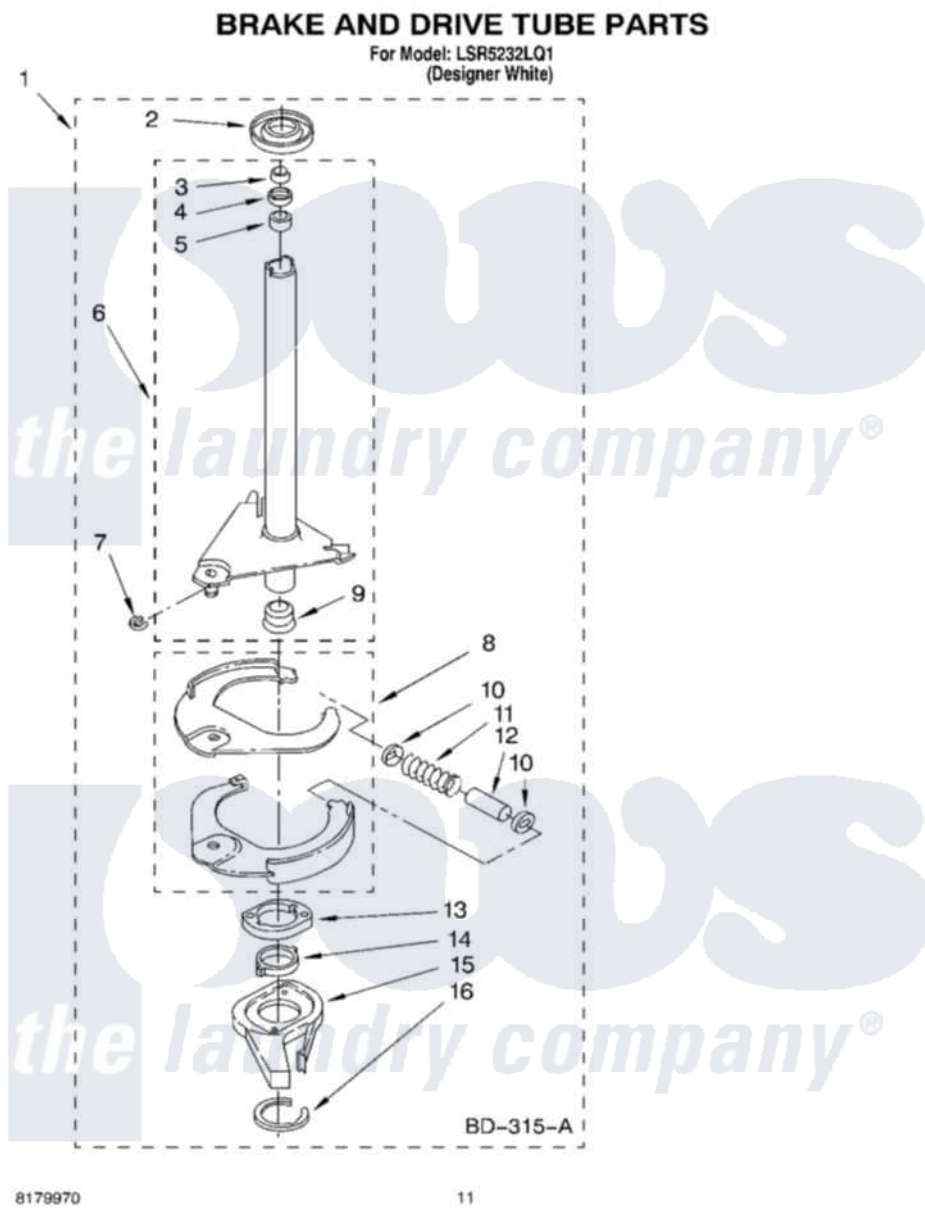

# Whirlpool LSR5232LQ1 07 - BRAKE AND DRIVE TUBE PARTS

8179970

11

Whirlpool Residential Whirlpool LSR5232LQ1 Washer Parts Parts Diagram 07 - BRAKE AND DRIVE TUBE PARTS  
Click on the part number to view part

Item	Original Part Number	Replaced By	Status	Part Description
1	388952	<a href="#">285792</a>		Basketdrive
2	<a href="#">62658</a>			Ring, Thrust
3	<a href="#">91939</a>			Seal, Shaft
4	<a href="#">356427</a>			Seal, Spin Pinion
5	<a href="#">356937</a>			Spacer, Drive Tube
6	64027	<a href="#">64208</a>		Tube-Spin
7	64035	<a href="#">W10083190</a>		Ring, Retaining
8	64232	<a href="#">285438</a>		Shoe-Brake
9	62703	<a href="#">8546462</a>		"T" Bearing, Spin Tube
10	62648	<a href="#">285658</a>		Sleeve
11	387806		Not Available	Spring, Brake
12	62909	<a href="#">285658</a>		Sleeve
13	63023	<a href="#">8546461</a>		Cam, Brake Release
14	<a href="#">63022</a>			Sleeve, Cam
15	64194	<a href="#">285790</a>		Lining
16	90368	<a href="#">W10083200</a>		Ring, Retaining

" N/A

Not Available

FOLLOWING PARTS NOT  
ILLUSTRATED

" [285208](#)

Lubricant