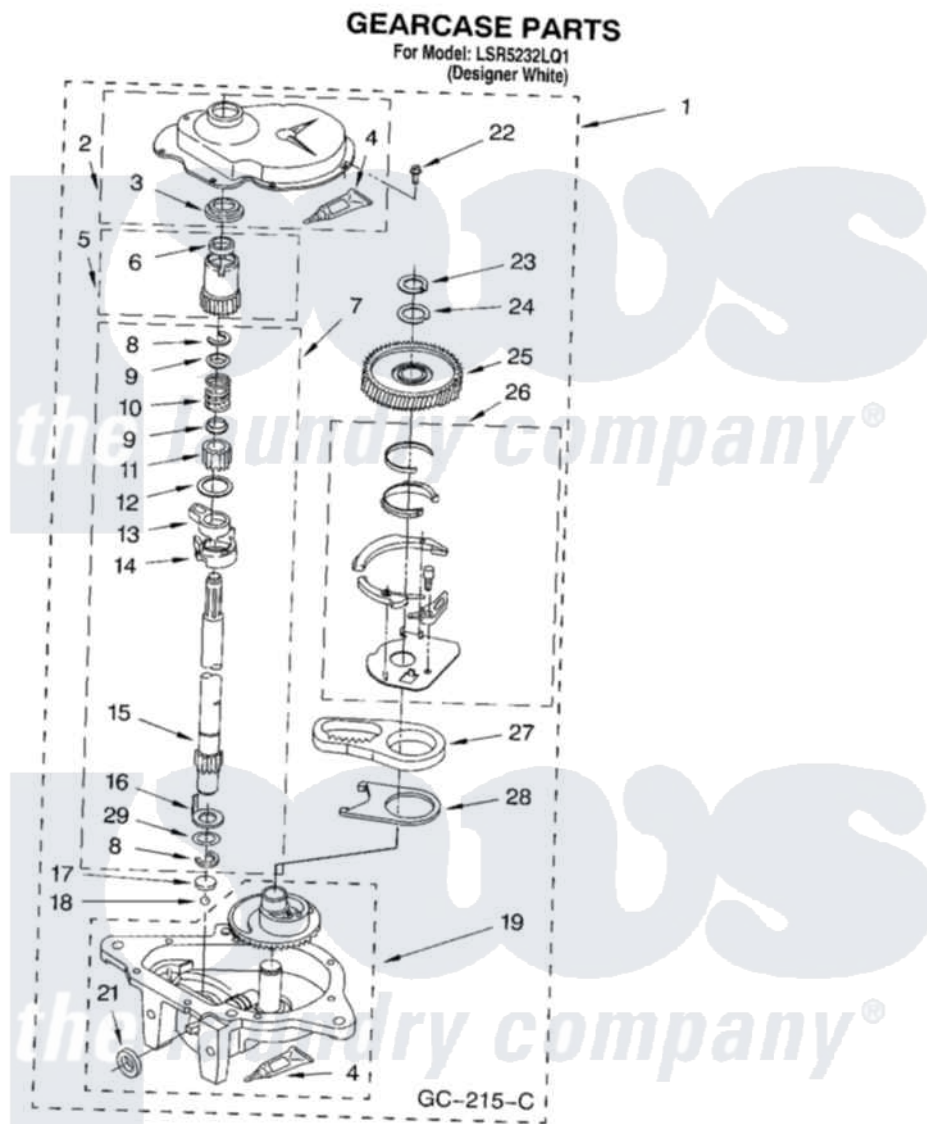

Whirlpool LSR5232LQ1 08 - GEARCASE PARTS

12

8179970

Whirlpool Residential Whirlpool LSR5232LQ1 Washer Parts Parts Diagram 08 - GEARCASE PARTS
 Click on the part number to view part

Item	Original Part Number	Replaced By	Status	Part Description
1	3360630	3360629		Gearcase
2	285202			Cover, Gearcase
3	3349985			Seal, Gearcase Cover
4	285195			Sealer Sealer, Gasket
5	63320	285362		Gear and Pinion
6	356427			Seal, Spin Pinion
7	389387			Shaft, Agitator
8	90369		Not Available	Ring, Retaining (2)
9	62677			Retainer, Spring
10	62676			Spring, Agitator
11	63273	285509		Shaft, Agitator
12	62619			Washer, Agitator Gear
13	62580	285206		Cam-Agitator
14	62581	285206		Cam-Agitator
15	285509			Shaft, Agitator
16	62618			Washer, Cam Thrust

17	16018	285205	Bearing
18	85529	285205	Bearing
19	389230	285515	Gearcase
21	285352		Seal Kit, Thrust Plug
22	3351614		Screw, Gearcase Cover Mounting
23	3362552	285765	Ring-Retr
24	285735	285766	Washer Kit, Thrust
25	62570	285362	Gear and Pinon
26	388253	999516	Shelf-Glas
27	3349296	8546456	Rack, Connecting
28	62621		Actuator, Shift
29	388815		Washer, Intermediate 1 3976263 Miscellaneous Parts Bag 2 3976300 Washer, Inlet Hose 3 3366913 Clamp, Hose