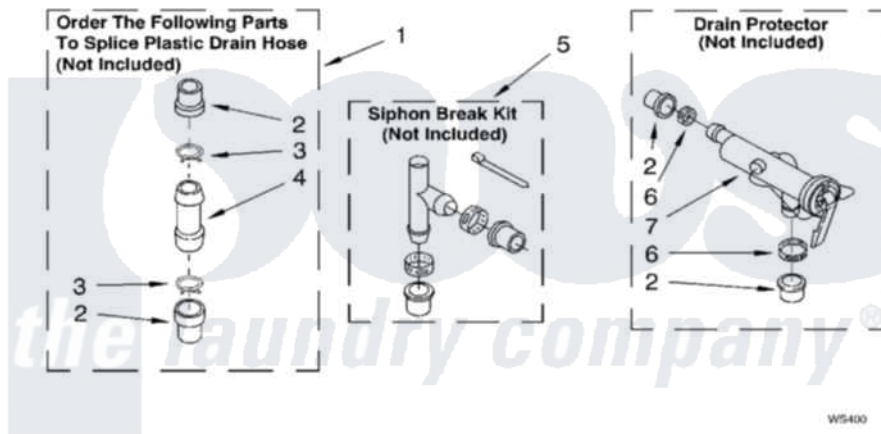

WATER SYSTEM PARTS

For Model: LSR5232LQ1
(Designer White)

8179970

13

[Whirlpool Residential Whirlpool LSR5232LQ1 Washer Parts](#) Parts Diagram 09 - WATER SYSTEM PARTS
Click on the part number to view part

Item	Original Part Number	Replaced By	Status	Part Description
1	285442			Water System Parts
2	285321			Water System Parts
3	370447	285655		Clamp, Hose
4	16272			Connector, Straight
5	285320			Water System Parts
6	65349	285655		Clamp, Hose
7	367031			Water System Parts