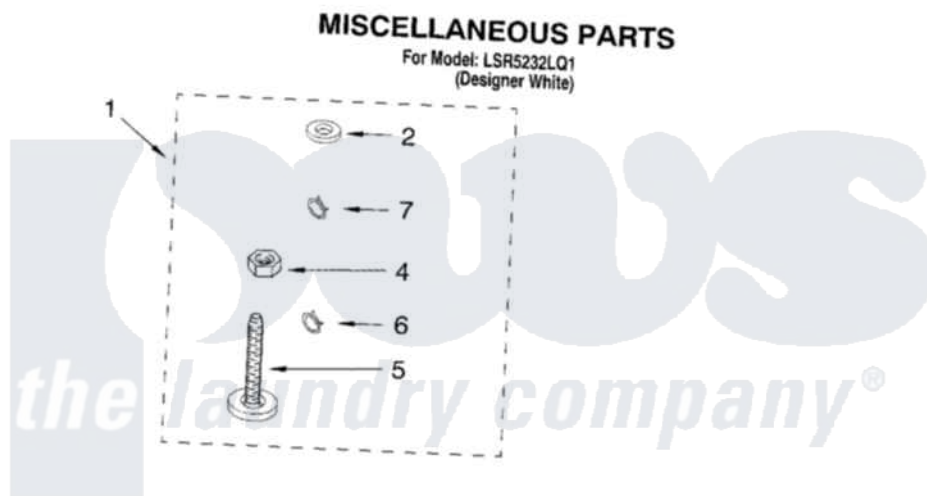

**Whirlpool LSR5232LQ1 10 - MISCELLANEOUS PARTS OPTIONAL PARTS (NOT INCLUDED)**

Whirlpool [Residential Whirlpool LSR5232LQ1 Washer Parts](#) Parts Diagram 10 - MISCELLANEOUS PARTS OPTIONAL PARTS (NOT INCLUDED)

[Click on the part number to view part](#)

Item	Original Part Number	Replaced By	Status	Part Description
1	3976263	<a href="#">285654</a>		Parts-Misc
2	3976300	<a href="#">16123</a>		Washer Inlet-Hose Miscellaneous Parts Must be Ordered Separately.
4	<a href="#">3359452</a>			Nut, Lock
5	389102	<a href="#">W10001130</a>		Foot, Leveling
6	3366913	<a href="#">3357331</a>		Clamp, Drain
7	3366912	<a href="#">356138</a>		Clamp, Hose
"	<a href="#">72017</a>			Paint, Touch-Up
"	<a href="#">350938</a>			Paint, Pressurized Spray B
"	<a href="#">350930</a>			Paint, Pressurized Spray B
"	<a href="#">799344</a>			Paint, Touch-Up )
"	N/A		Not Available	OIL
"	<a href="#">350572</a>			Oil
"	N/A		Not Available	LUBRICANT