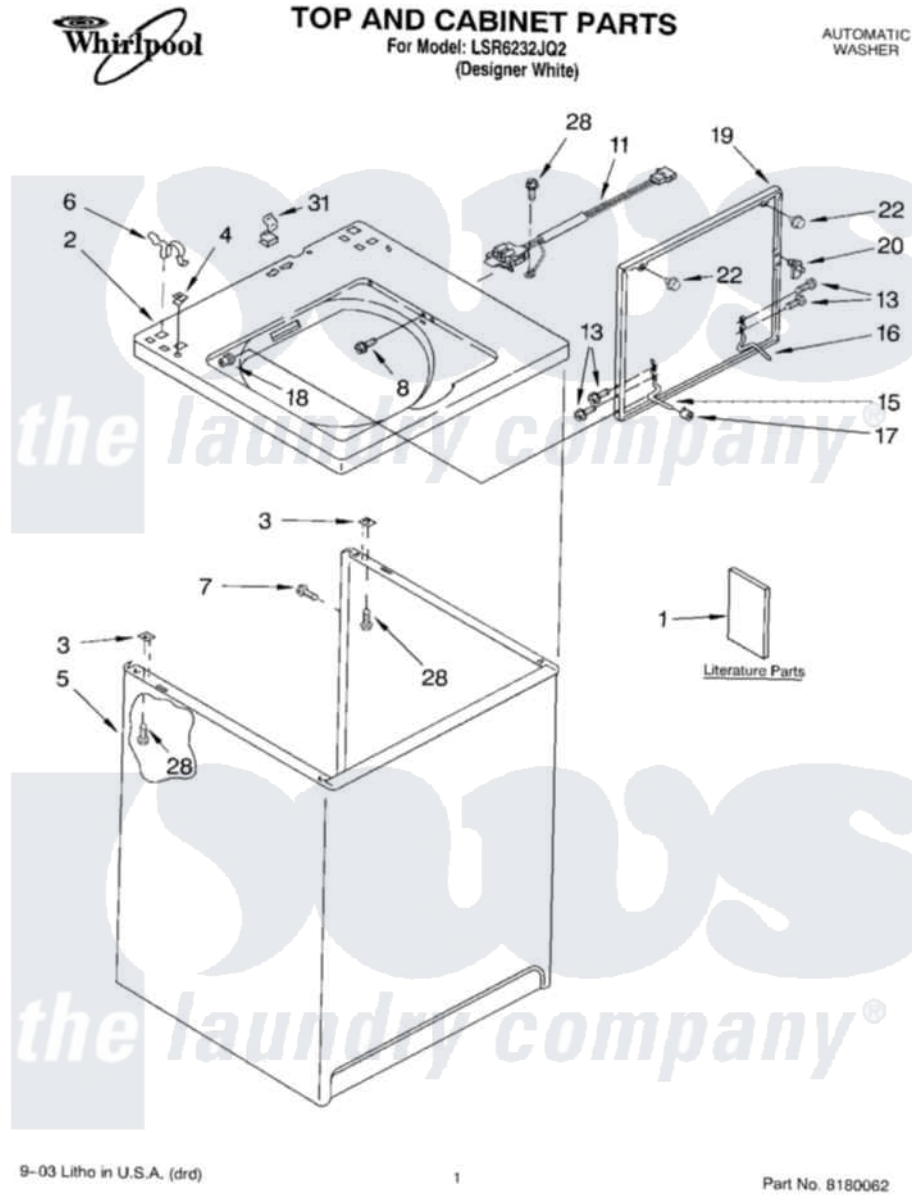

Whirlpool LSR6232JQ2 01 - TOP AND CABINET PARTS

9-03 Litho in U.S.A. (drd)

1

Part No. 8180062

[Whirlpool Residential Whirlpool LSR6232JQ2 Washer Parts](#) Parts Diagram 01 - TOP AND CABINET PARTS
 Click on the part number to view part

Item	Original Part Number	Replaced By	Status	Part Description
1	LIT3956025		Not Available	Literature Parts (Installation Instructions)
"	LIT3955901		Not Available	Literature Parts (Feature Sheet)
"	LIT3955869			Literature Parts
"	LIT8541941		Not Available	Literature Parts (Wiring Diagram)
"	LIT3956356		Not Available	Literature Parts (Energy Guide)
"	N/A		Not Available	Following May Be Purchased
"	N/A		Not Available	DO-IT-YOURSELF REPAIR MANUALS
"	LIT4313896	4313896		Do-It-Yourself Repair Manuals
2	8274315		Not Available	Top (White)
3	62750			Spacer, Cabinet To Top (4)
4	357213			Nut, Push-In
5	63424			Cabinet
6	62780			Clip, Top And Cabinet And Rear Panel

7	3357011	308685	Side Trim)
8	3356311		Screw And Washer, Lid Switch Shield
11	3949237	3949247	Switch-Lid
13	3351355	W10119828	Screw, Lid Hinge Mounting
15	54584		Hinge, Lid
16	91770		Hinge, Lid
17	19119		Bumper, Lid Hinge
18	21258		Bearing, Lid Hinge
19	3361411	W10193874	Lid
20	358684		Strike, Lid Switch
22	9724509		Bumper, Lid
28	3390631		Screw, 10-16 X 3/8
31	90016		Clip, Pressure Switch Hose