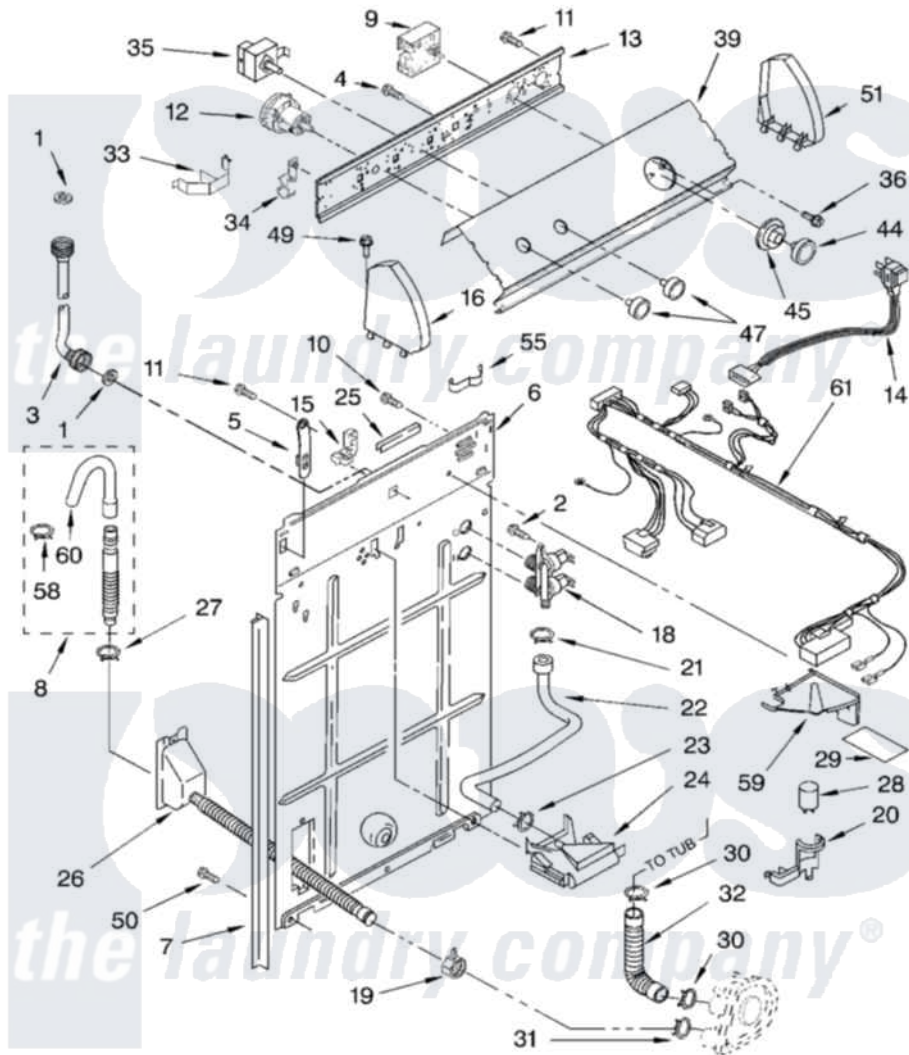

Whirlpool LSR6232JQ2 02 - CONTROLS AND REAR PANEL PARTS

CONTROLS AND REAR PANEL PARTS

For Model: LSR6232JQ2
(Designer White)

8180062

3

Whirlpool [Residential Whirlpool LSR6232JQ2 Washer Parts](#) Parts Diagram 02 - CONTROLS AND REAR PANEL PARTS
Click on the part number to view part

Item	Original Part Number	Replaced By	Status	Part Description
1	3976300	16123		Washer Inlet-Hose Miscellaneous Parts Must be Ordered Separately.
2	9740848			Screw, Mixing Valve Mounting
3	3949374	89503		Hose-Inlet
"	3949375	89503		Hose-Inlet
4	3400073			Screw, Ground
5	8318255	8568314		Strap, Console
6	3357978			Panel, Rear
7	62747			Pad, Rear Panel
8	3951609	285664		Hose
"	661577	285666		Hose
"	3357090	285702		Hose
9	8541939			Timer, Control
10	3351614			Screw, Gearcase Cover Mounting
11	90767			Screw, 8A X 3/8 HeX Washer Head Tapping

12	3366849	W10339228	Switch-WL
13	3948608		Bracket, Control
14	661661	285800	Cord-Power
15	3952821	285777	Relief-Str
16	8271365	279962	Endcap
18	3952164	285805	Valve-Inlet
19	3976395		Restraint, Hose
20	8318201	8318046	Clip, Capacitor
21	8533946	596669	Clamp, Manifold
22	8317974	8317926	Hose, Vacuum Break
23	9724996	596669	Clamp, Manifold
24	387606	3360977	Break-Vac
25	303294	3367669	Protector, Edge
26	8317940	W10358149	Drain Hose Assembly
27	3366912	356138	Clamp, Hose
28	661606	8572717	Capacitor, Motor Start
29	3976286		Shield, Capacitor
30	3363366	616099	Clamp
31	8317496	285655	Clamp, Hose
32	3951449	285871	Hose
33	8055003		Clip, Harness And Pressure Switch
34	8317975		Restraint, Harness
35	661612	W10168256	Switch, Water Temperature
36	3400818		Screw, Timer Mounting
39	3954210		Panel, Console
44	8271345	3957824	Knob, Timer
45	8271351	3957849	Dial, Timer
47	8271339	3957799	Knob, Control
49	388326		Screw, 8-18 X 1.25
50	62863	3390631	Screw, 10-16 X 3/8
51	8271359	279962	Endcap
55	3347812	8528351	Clip
58	3366913	3357331	Clamp, Drain
59	8539874		Shield, Suds
60	3357027		Nozzle, Hose Drain
61	3956519		Harness, Wiring