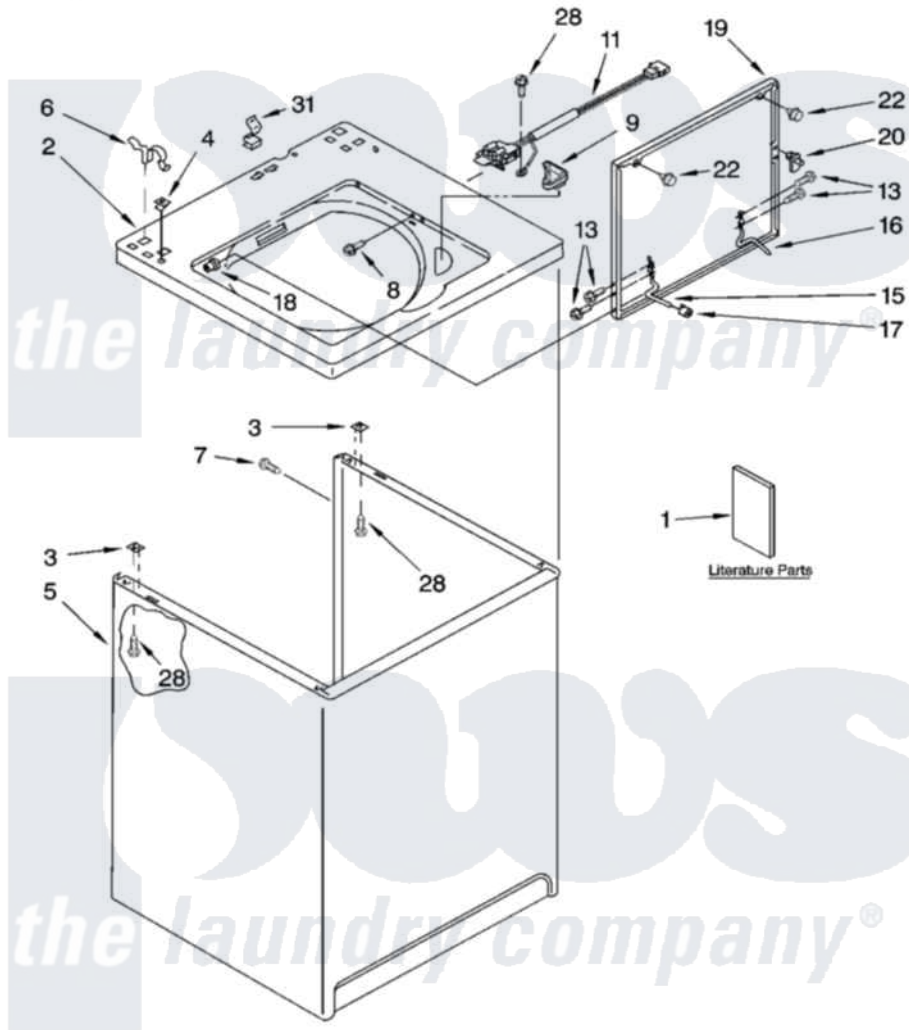

Whirlpool LSR6334LQ1 01 - TOP AND CABINET PARTS

TOP AND CABINET PARTS

For Model: LSR6334LQ1
(Designer White)

AUTOMATIC
WASHER

1-04 Litho in U.S.A. (dtd)

1

Part No. 8180203

Whirlpool [Residential Whirlpool LSR6334LQ1 Washer Parts](#) Parts Diagram 01 - TOP AND CABINET PARTS

[Click on the part number to view part](#)

Item	Original Part Number	Replaced By	Status	Part Description
1	LIT3956025		Not Available	Literature Parts (Installation Instructions)
"	LIT3955901		Not Available	Literature Parts (Feature Sheet)
"	LIT3955869			Literature Parts
"	LIT3955498		Not Available	Literature Parts (Wiring Diagram)
"	LIT3956913		Not Available	Literature Parts (Energy Guide)
"	N/A		Not Available	Following May Be Purchased
"	N/A		Not Available	DO-IT-YOURSELF REPAIR MANUALS
"	LIT4313896	4313896		Do-It-Yourself Repair Manuals
2	8271378			Top
3	62750			Spacer, Cabinet To Top (4)
4	357213			Nut, Push-In
5	63424			Cabinet
6	62780			Clip, Top And Cabinet And Rear Panel

7	3357011	308685	Side Trim)
8	3356311		Screw And Washer, Lid Switch Shield
9	3362952		Dispenser, Bleach
11	3949237	3949247	Switch-Lid
13	3351355	W10119828	Screw, Lid Hinge Mounting
15	54584		Hinge, Lid
16	91770		Hinge, Lid
17	19119		Bumper, Lid Hinge
18	21258		Bearing, Lid Hinge
19	3954489	W10193874	Lid
20	358684		Strike, Lid Switch
22	9724509		Bumper, Lid
28	3390631		Screw, 10-16 X 3/8
31	90016		Clip, Pressure Switch Hose