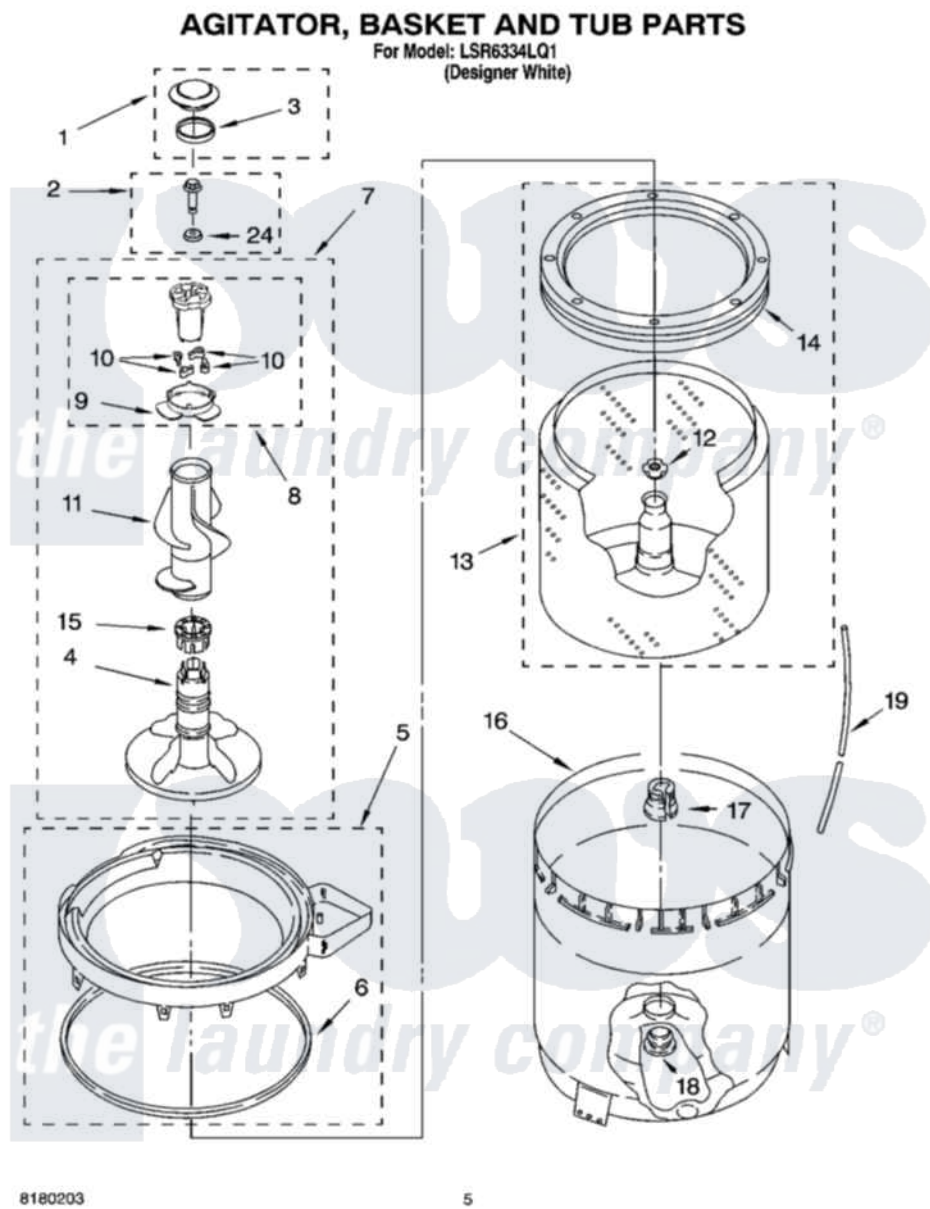

# Whirlpool LSR6334LQ1 03 - AGITATOR, BASKET AND TUB PARTS

8180203

5

Whirlpool Residential Whirlpool LSR6334LQ1 Washer Parts Parts Diagram 03 - AGITATOR, BASKET AND TUB PARTS

[Click on the part number to view part](#)

Item	Original Part Number	Replaced By	Status	Part Description
1	63973	<a href="#">3362061</a>		Cap
2	<a href="#">358237</a>			Screw And Washer
3	<a href="#">358912</a>			Seal, Agitator Cap
4	<a href="#">389386</a>			Agitator
5	8528150	<a href="#">W10445870</a>		Ring-Tub
6	<a href="#">3976308</a>			Gasket, Tub Ring
7	3347674	<a href="#">285727</a>		Agitator
8	3363662	<a href="#">285748</a>		Cam-Agitator
9	<a href="#">3363661</a>			Bearing, Driven Cam
10	3366877	<a href="#">80040</a>		Dog-Agitator
11	389141	<a href="#">3360824</a>		Auger, Agitator
12	<a href="#">21366</a>			Nut, Spanner
13	8526017	<a href="#">W10389329</a>		Clothes Container, Assembly
14	8519788	<a href="#">387240</a>		Ring, Balance
15	3350389	<a href="#">285587</a>		Washer
16	<a href="#">63849</a>			Strain Relief, Power Cord

17	<a href="#">389140</a>		Tub Block, Basket Drive
18	<a href="#">383727</a>		Gasket, Centerpodt
19	3347780	<a href="#">353244</a>	Hose, Pressure Switch
24	<a href="#">3949550</a>		Washer