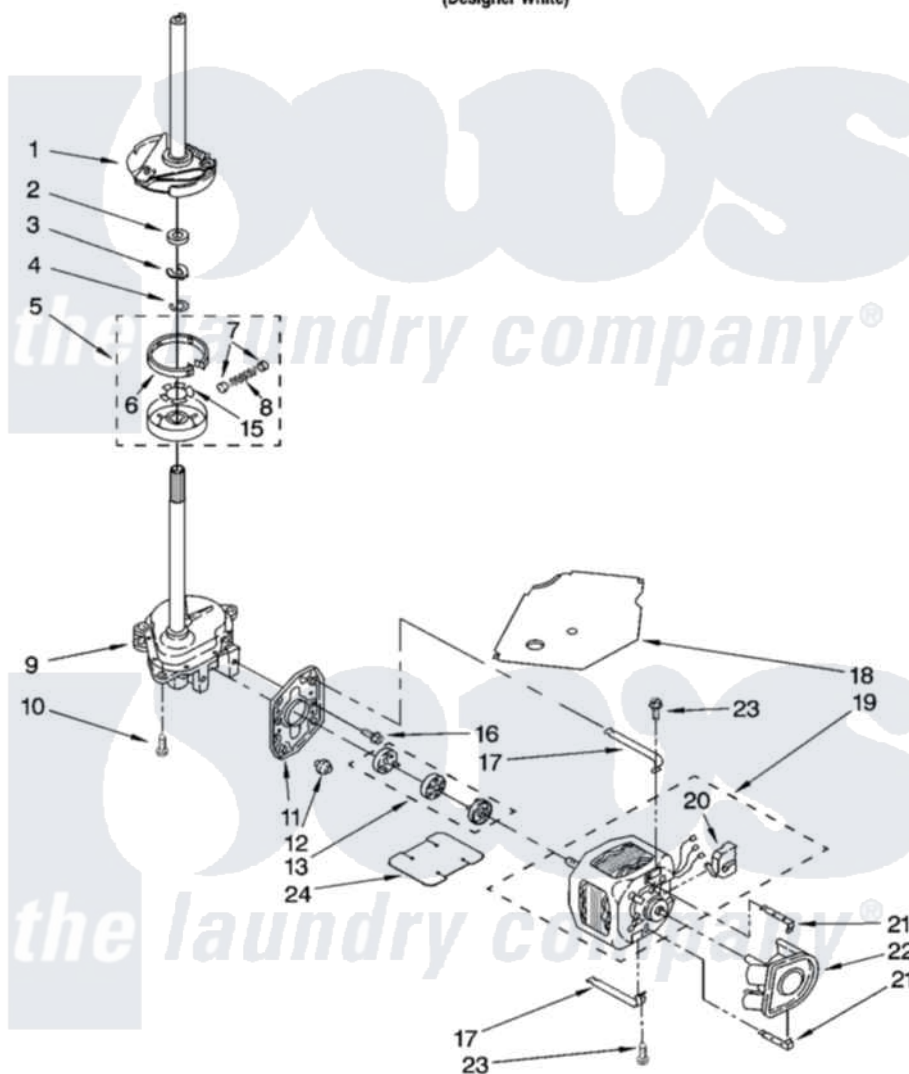

Whirlpool LSR6334LQ1 04 - BRAKE, CLUTCH, GEARCASE, MOTOR AND PUMP PARTS

BRAKE, CLUTCH, GEARCASE, MOTOR AND PUMP PARTS

For Model: LSR6334LQ1
(Designer White)

8180203

7

Whirlpool [Residential Whirlpool LSR6334LQ1 Washer Parts](#) Parts Diagram 04 - BRAKE, CLUTCH, GEARCASE, MOTOR AND PUMP PARTS

[Click on the part number to view part](#)

Item	Original Part Number	Replaced By	Status	Part Description
1	388952	285792		Basketdrive
2	63292			Washer, Spin Tube Thrust
3	62697	W10080230		Ring, Spin Tube Support
4	63283	285353		Ring
5	3951311	285785		Clutch
6	3951308	285790		Lining
7	62646			Cap, Clutch Spring
8	3946792			Spring And Damper Assembly
9	3360630	3360629		Gearcase
10	3357334	3400516		Screw Anti-Rattle
11	62611			Plate, Motor Mount To Gearcase
12	62691			Grommet, Motor
13	285753	285753A		Coupling
15	3355454			Clip, Main Drive

16	3400516		Screw Anti-Rattle
17	3349637	W10086010	Retainer, Motor
18	3362089		Shield, Tub To Motor
19	8528157	661600	Motor, Main Drive
20	3952056		Switch, Main Drive Motor
21	8546127		Retainer, Pump
22	3363394		Pump
23	3387485	273556	Screw, 10-16 X 5/8
24	3946532		Shield, Motor