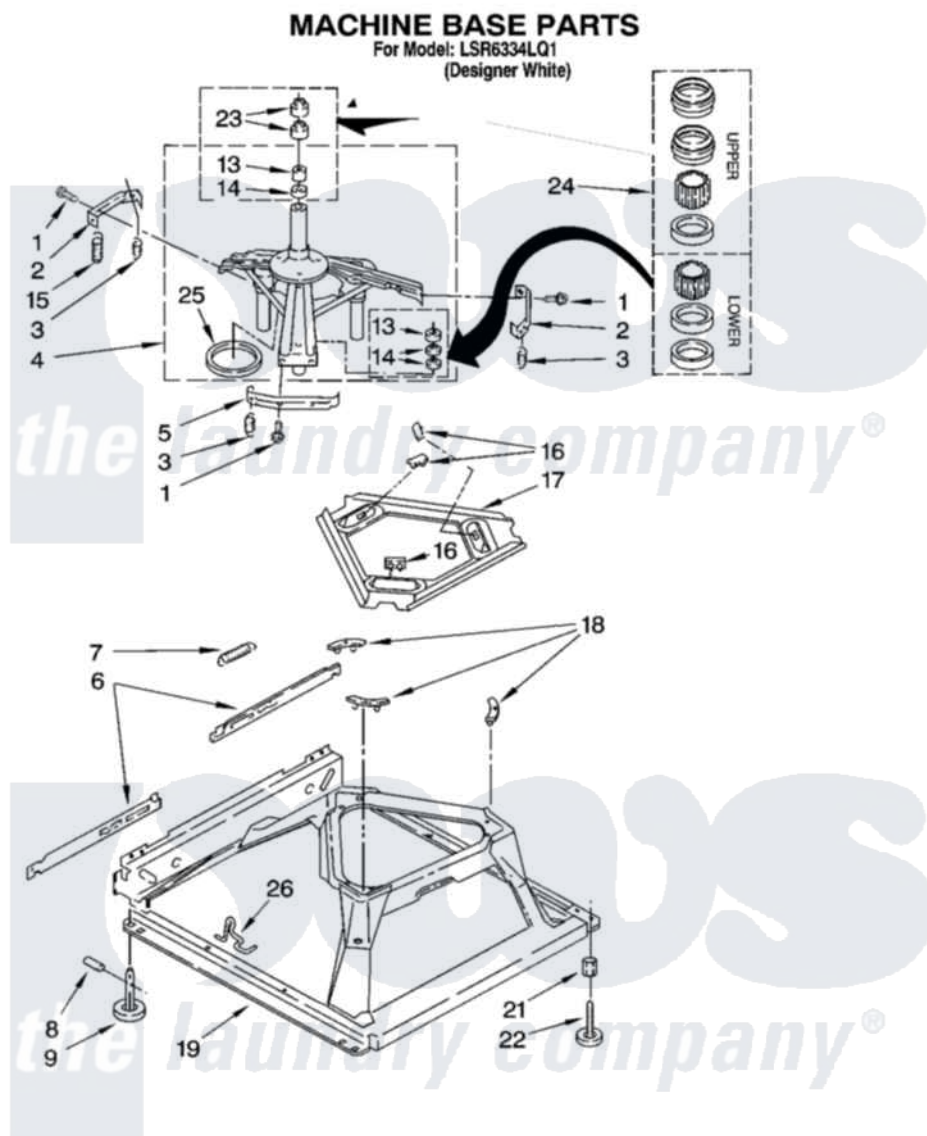

# Whirlpool LSR6334LQ1 05 - MACHINE BASE PARTS

8

8180203

Whirlpool [Residential Whirlpool LSR6334LQ1 Washer Parts](#) Parts Diagram 05 - MACHINE BASE PARTS  
 Click on the part number to view part

Item	Original Part Number	Replaced By	Status	Part Description
1	<a href="#">3400076</a>			Screw, Bracket Mounting
2	<a href="#">64067</a>			Bracket, Spring Outer
3	<a href="#">63907</a>			Spring, Suspension
4	3362087	<a href="#">280184</a>		Support
5	<a href="#">64065</a>			Bracket, Spring Outer
6	<a href="#">63466</a>			Link, Leveling Mechanism
7	62597	<a href="#">8316845</a>		Spring
8	<a href="#">62837</a>			Pin, Knurled
9	62596	<a href="#">285244</a>		Feet-Leveling
13	3347047	<a href="#">8546455</a>		Bearing, Centerpost
14	357409	<a href="#">359449</a>		Seal, Agitator Shaft
15	388492	<a href="#">W10250667</a>		Spring, Counterweight
16	62568	<a href="#">285219</a>		Pad
17	<a href="#">3946509</a>			Plate, Suspension
18	3363660	<a href="#">285744</a>		Pad
19	3946512	<a href="#">285771</a>		Base

21	<a href="#">3359452</a>		Nut, Lock
22	389102	<a href="#">W10001130</a>	Foot, Leveling
23	356934	<a href="#">8577376</a>	Seal, Centerpost
24	<a href="#">285203</a>		Centerpost Bearing Kit
25	<a href="#">63134</a>		Ring, Sound Deadening
26	63806	<a href="#">W10145155</a>	Retainer, Suspension Spring