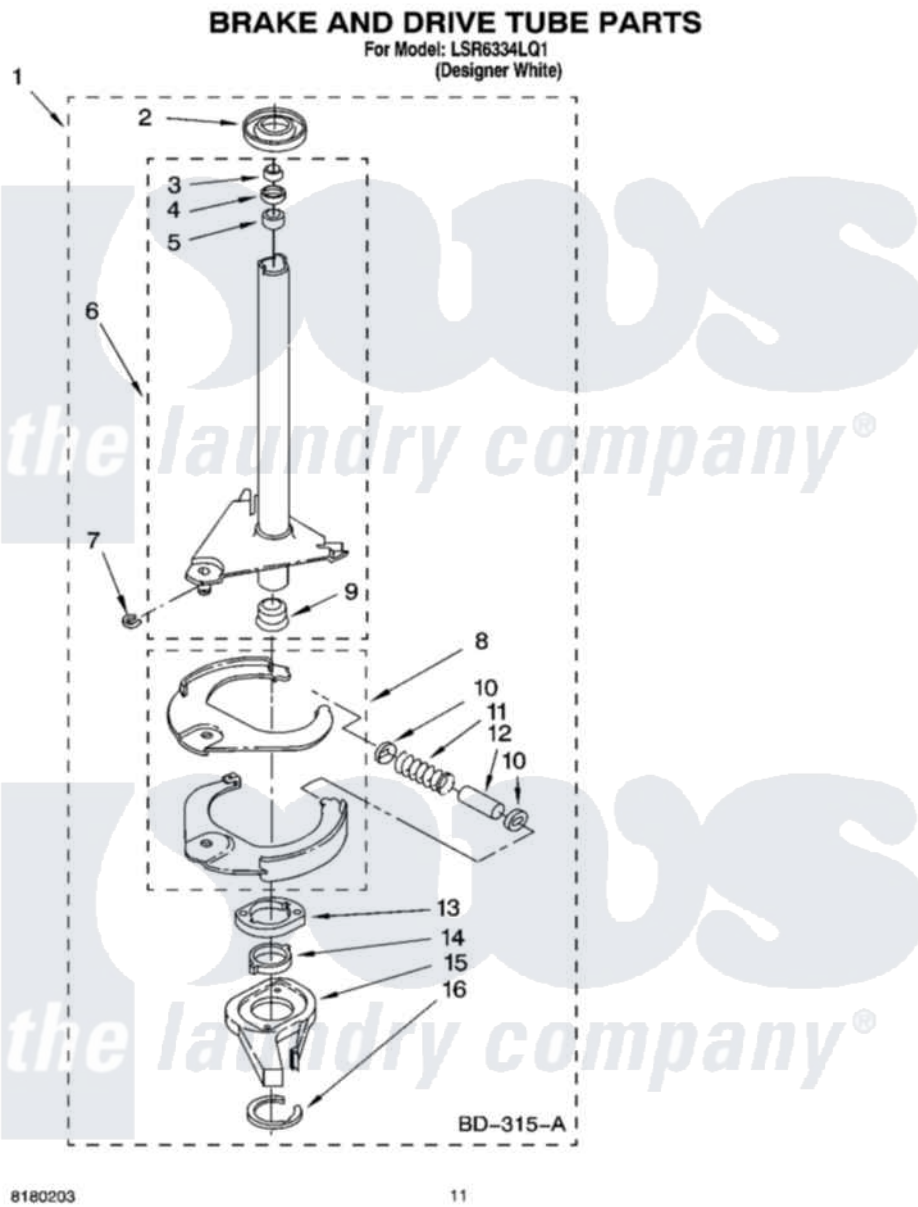

Whirlpool LSR6334LQ1 07 - BRAKE AND DRIVE TUBE PARTS

8180203

11

Whirlpool [Residential Whirlpool LSR6334LQ1 Washer Parts](#) Parts Diagram 07 - BRAKE AND DRIVE TUBE PARTS
Click on the part number to view part

Item	Original Part Number	Replaced By	Status	Part Description
1	388952	285792		Basketdrive
2	62658			Ring, Thrust
3	91939			Seal, Shaft
4	356427			Seal, Spin Pinion
5	356937			Spacer, Drive Tube
6	64027	64208		Tube-Spin
7	64035	W10083190		Ring, Retaining
8	64232	285438		Shoe-Brake
9	62703	8546462		"T" Bearing, Spin Tube
10	62648	285658		Sleeve
11	387806		Not Available	Spring, Brake
12	62909	285658		Sleeve
13	63023	8546461		Cam, Brake Release
14	63022			Sleeve, Cam
15	64194	285790		Lining
16	90368	W10083200		Ring, Retaining

" N/A

Not Available

FOLLOWING PARTS NOT
ILLUSTRATED

" [285208](#)

Lubricant