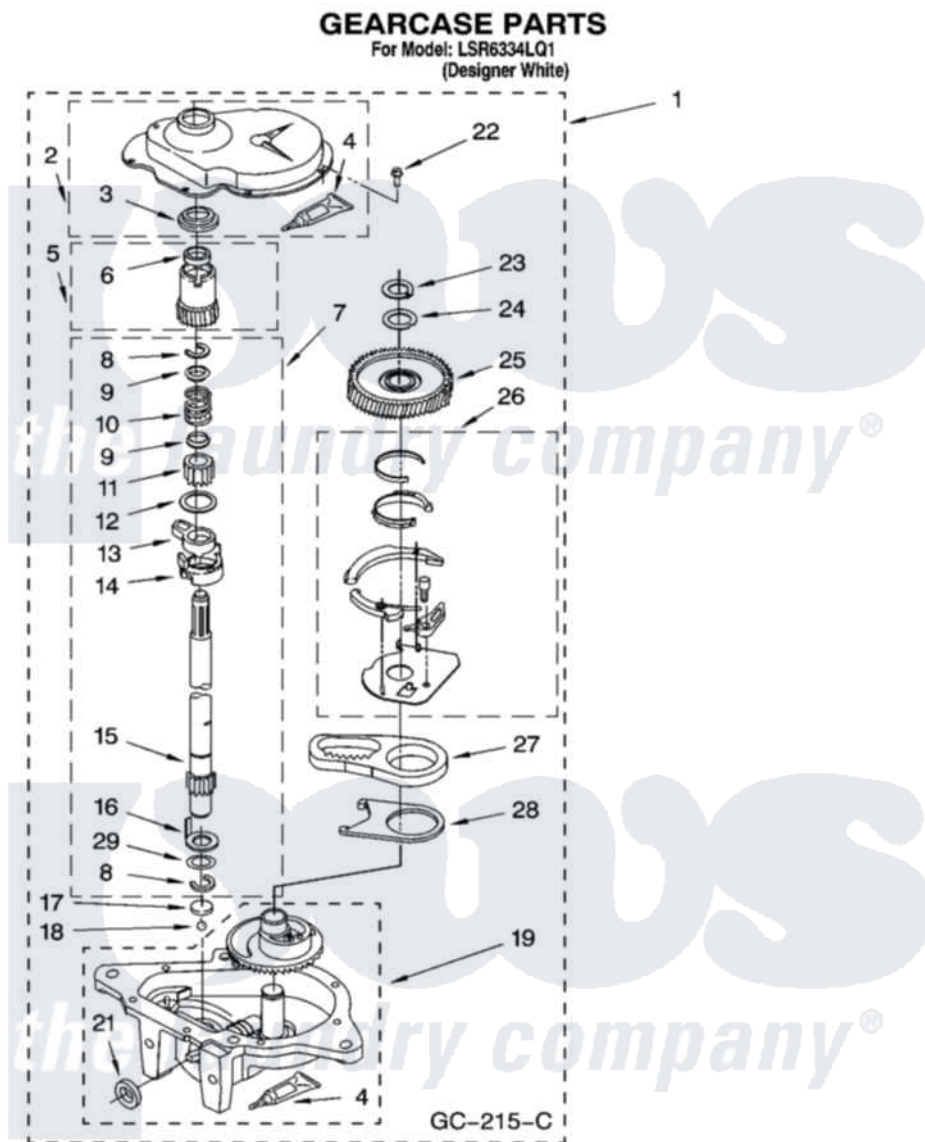

Whirlpool LSR6334LQ1 08 - GEARCASE PARTS

12

8180203

Whirlpool [Residential Whirlpool LSR6334LQ1 Washer Parts](#) Parts Diagram 08 - GEARCASE PARTS
Click on the part number to view part

Item	Original Part Number	Replaced By	Status	Part Description
1	3360630	3360629		Gearcase
2	285202			Cover, Gearcase
3	3349985			Seal, Gearcase Cover
4	285195			Sealer Sealer, Gasket
5	63320	285362		Gear and Pinion
6	356427			Seal, Spin Pinion
7	389387			Shaft, Agitator
8	90369		Not Available	Ring, Retaining (2)
9	62677			Retainer, Spring
10	62676			Spring, Agitator
11	63273	285509		Shaft, Agitator
12	62619			Washer, Agitator Gear
13	62580	285206		Cam-Agitator
14	62581	285206		Cam-Agitator
15	285509			Shaft, Agitator
16	62618			Washer, Cam Thrust

17	16018	285205	Bearing
18	85529	285205	Bearing
19	389230	285515	Gearcase
21	285352		Seal Kit, Thrust Plug
22	3351614		Screw, Gearcase Cover Mounting
23	3362552	285765	Ring-Retr
24	285735	285766	Washer Kit, Thrust
25	62570	285362	Gear and Pinon
26	388253	999516	Shelf-Glas
27	3349296	8546456	Rack, Connecting
28	62621		Actuator, Shift
29	388815		Washer, Intermediate 1 3976263 Miscellaneous Parts Bag 2 3976300 Washer, Inlet Hose 3 3366913 Clamp, Hose