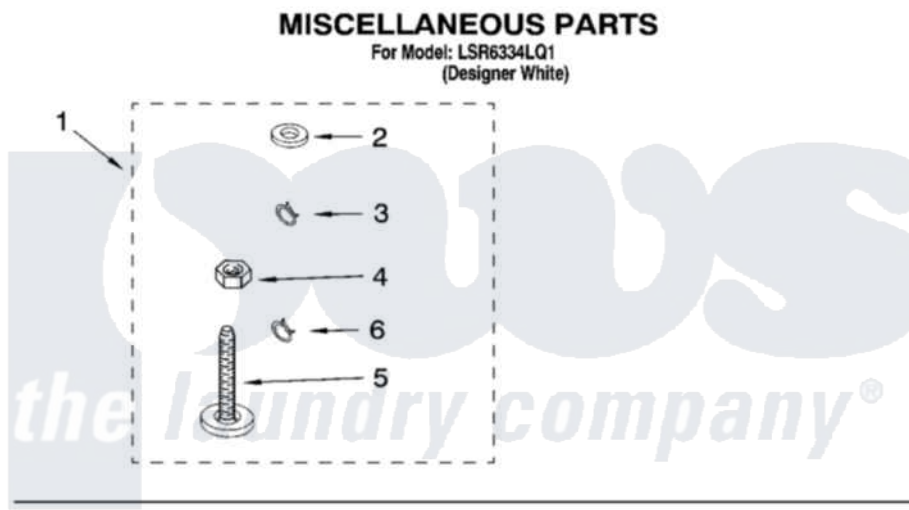

**Whirlpool LSR6334LQ1 10 - MISCELLANEOUS PARTS OPTIONAL PARTS (NOT INCLUDED)**

Whirlpool [Residential Whirlpool LSR6334LQ1 Washer Parts](#) Parts Diagram 10 - MISCELLANEOUS PARTS OPTIONAL PARTS (NOT INCLUDED)

[Click on the part number to view part](#)

Item	Original Part Number	Replaced By	Status	Part Description
1	3976263	<a href="#">285654</a>		Parts-Misc
2	3976300	<a href="#">16123</a>		Washer Inlet-Hose Miscellaneous Parts Must be Ordered Separately.
3	3366912	<a href="#">356138</a>		Clamp, Hose
4	<a href="#">3359452</a>			Nut, Lock
5	389102	<a href="#">W10001130</a>		Foot, Leveling
6	3366913	<a href="#">3357331</a>		Clamp, Drain
"	<a href="#">72017</a>			Paint, Touch-Up
"	<a href="#">350938</a>			Paint, Pressurized Spray B
"	<a href="#">350930</a>			Paint, Pressurized Spray B
"	<a href="#">799344</a>			Paint, Touch-Up )
"	N/A		Not Available	OIL
"	<a href="#">350572</a>			Oil
"	N/A		Not Available	LUBRICANT